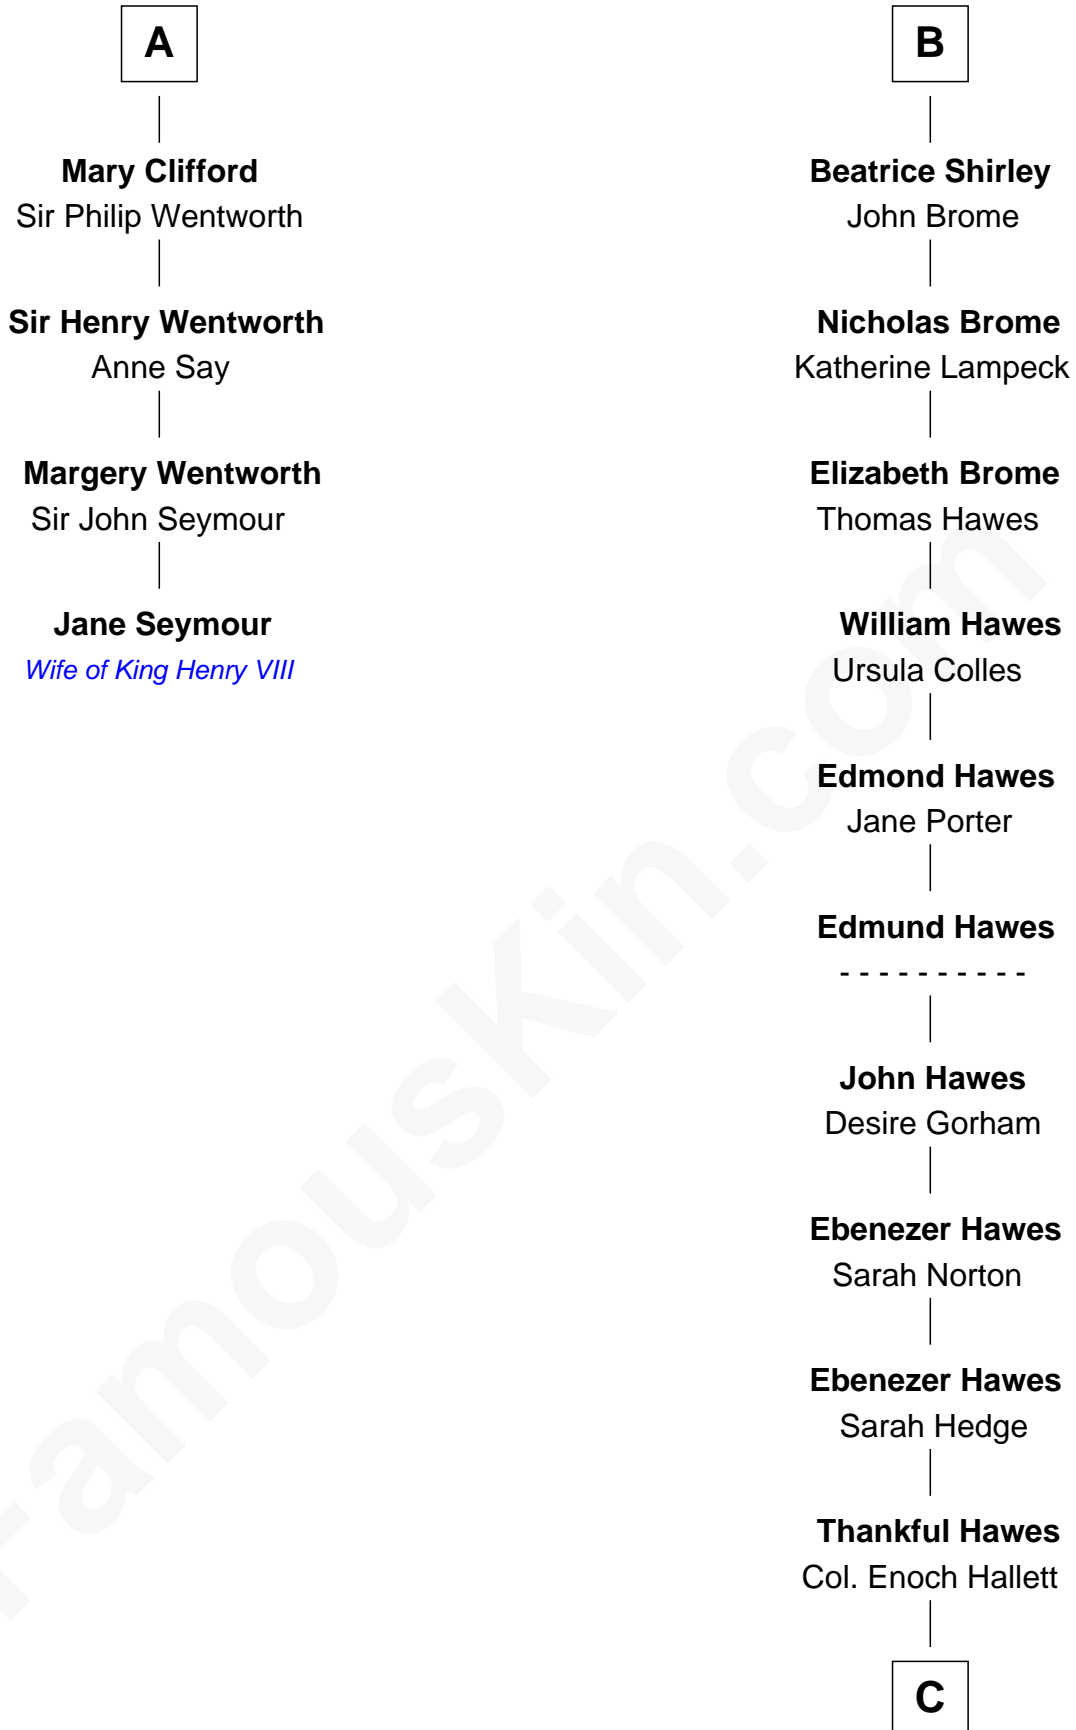

# FamousKin.com Relationship Chart of

**Jane Seymour**

*3rd Wife of King Henry VIII*

10th cousin 10 times removed of

**Eugene Foss**

*45th Governor of Massachusetts*

**C**

—  
**Susanna Hallett**  
Col. Heman Bangs

—  
**Amanda Bangs**  
Samuel Bartlett Foss

—  
**George Edmund Foss**  
Marcia Cordelia Noble

—  
**Eugene Foss**  
*45th Governor of Massachusetts*

FamousKin.com