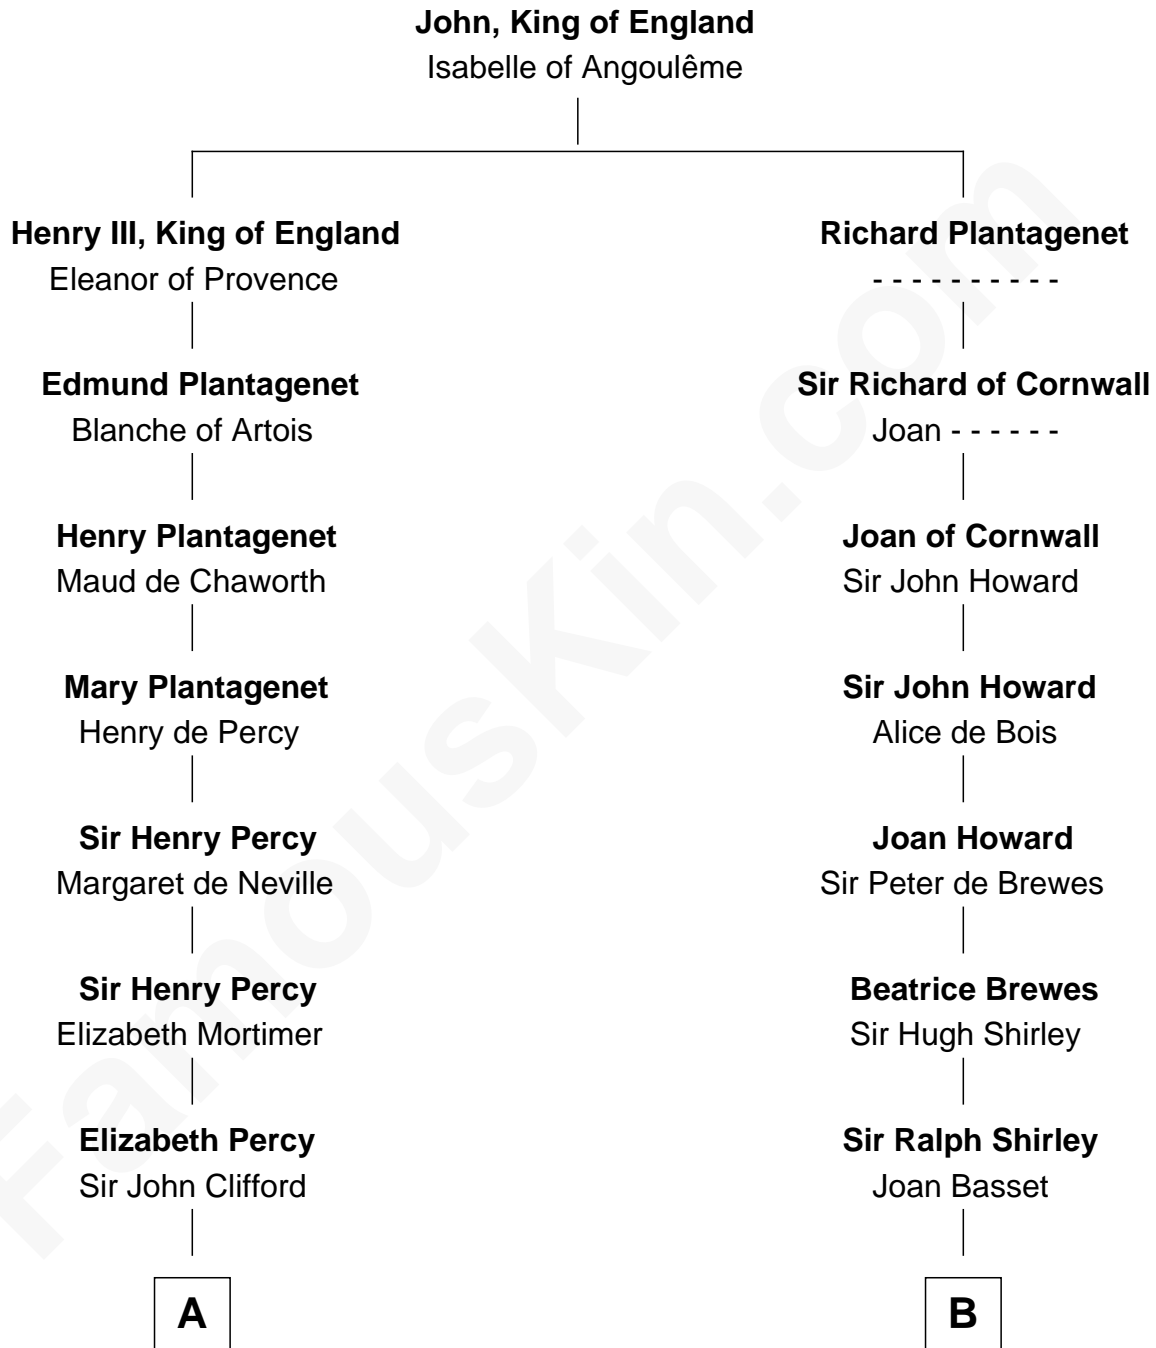

# FamousKin.com Relationship Chart of

**Jane Seymour**

*3rd Wife of King Henry VIII*

10th cousin 10 times removed of

**Eugene Foss**

*45th Governor of Massachusetts*

**C**

—  
**Susanna Hallett**  
Col. Heman Bangs

—  
**Amanda Bangs**  
Samuel Bartlett Foss

—  
**George Edmund Foss**  
Marcia Cordelia Noble

—  
**Eugene Foss**  
*45th Governor of Massachusetts*

FamousKin.com