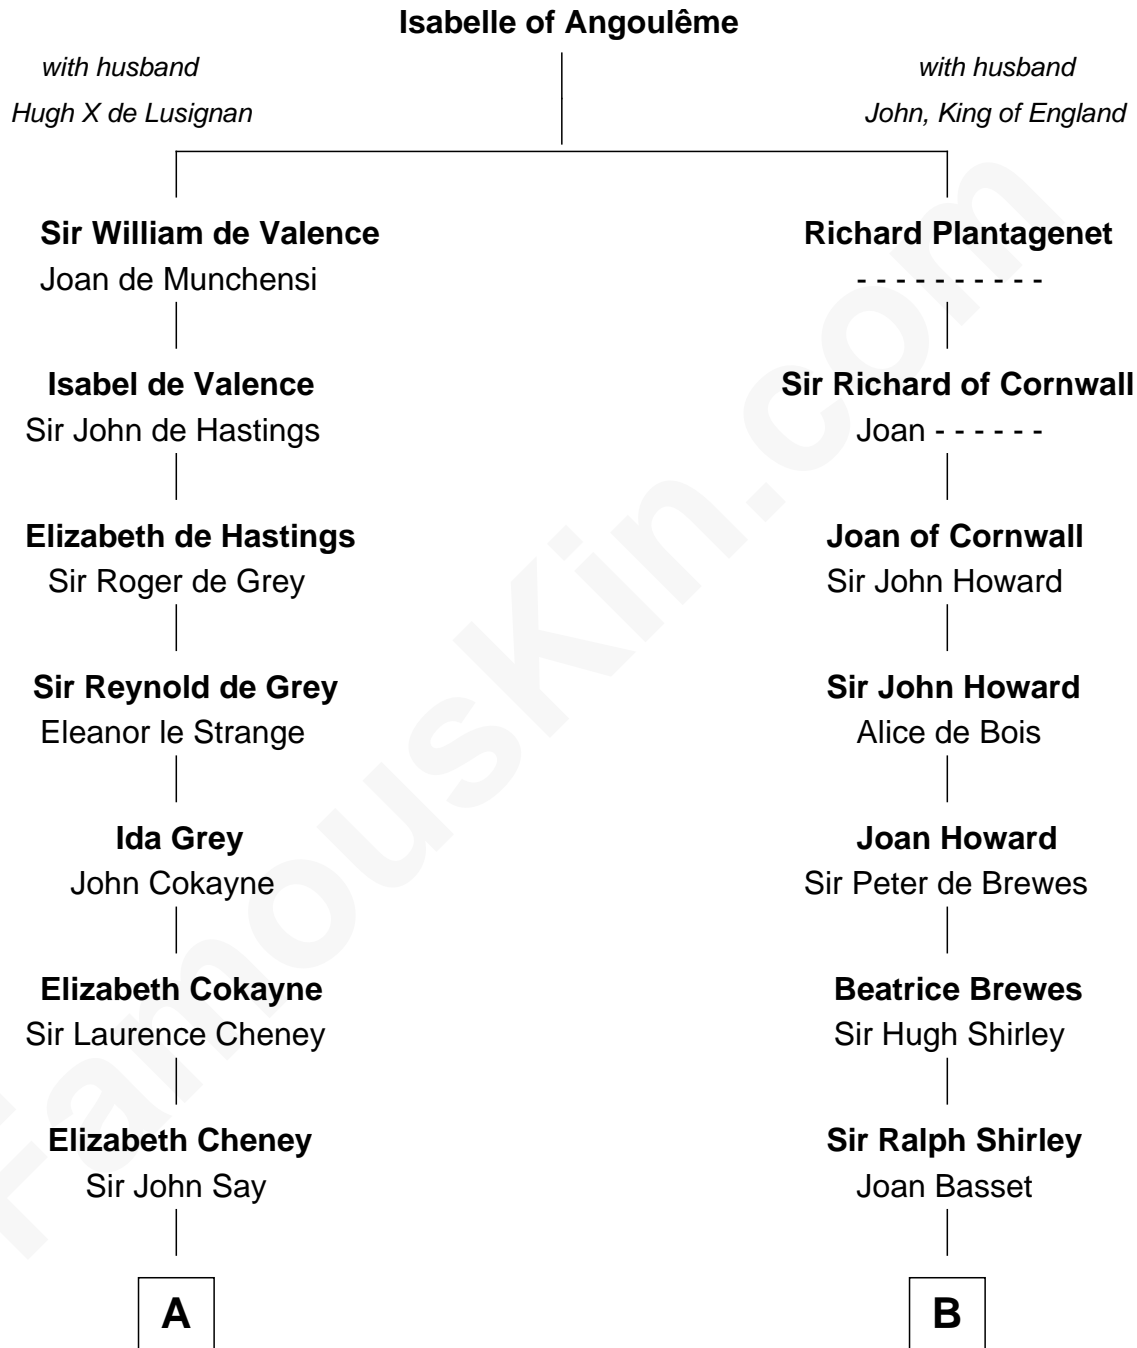

FamousKin.com Relationship Chart of

Jane Seymour

3rd Wife of King Henry VIII

9th cousin 11 times removed of

Eugene Foss

45th Governor of Massachusetts

C

—
Susanna Hallett
Col. Heman Bangs

—
Amanda Bangs
Samuel Bartlett Foss

—
George Edmund Foss
Marcia Cordelia Noble

—
Eugene Foss
45th Governor of Massachusetts

FamousKin.com