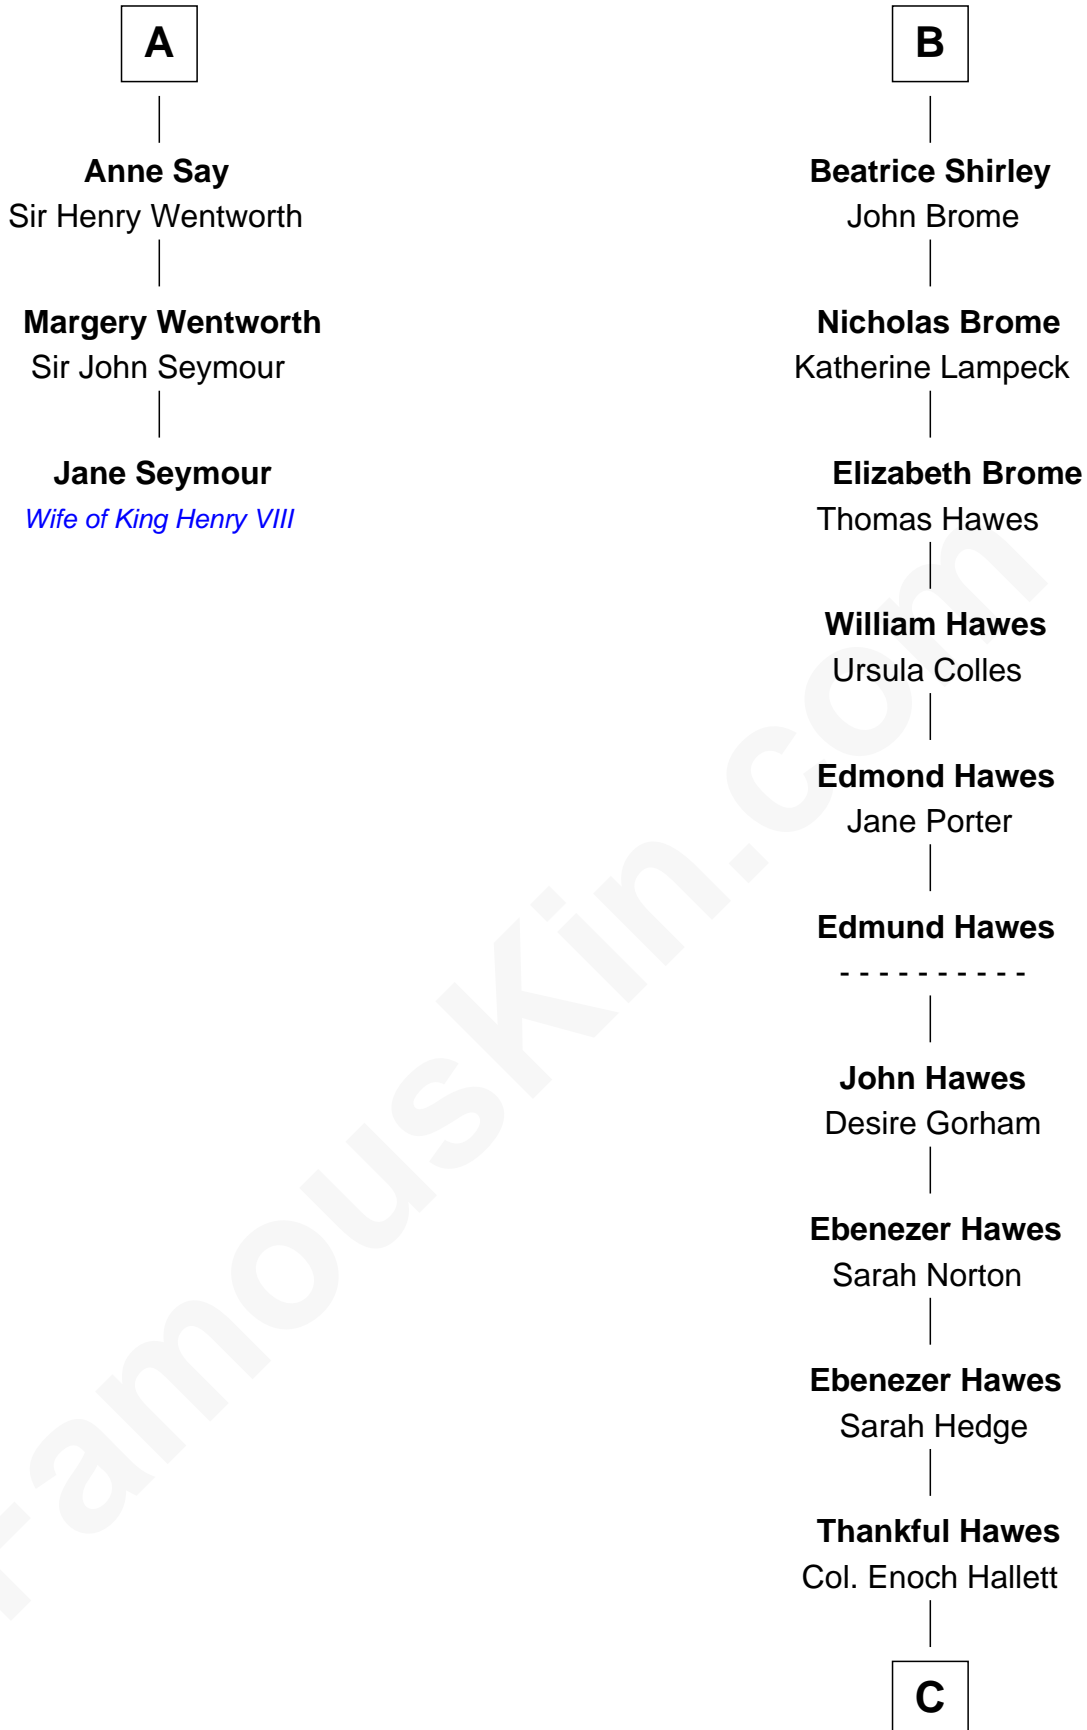

FamousKin.com Relationship Chart of

Jane Seymour

3rd Wife of King Henry VIII

9th cousin 11 times removed of

Eugene Foss

45th Governor of Massachusetts

C

—
Susanna Hallett
Col. Heman Bangs

—
Amanda Bangs
Samuel Bartlett Foss

—
George Edmund Foss
Marcia Cordelia Noble

—
Eugene Foss
45th Governor of Massachusetts

FamousKin.com