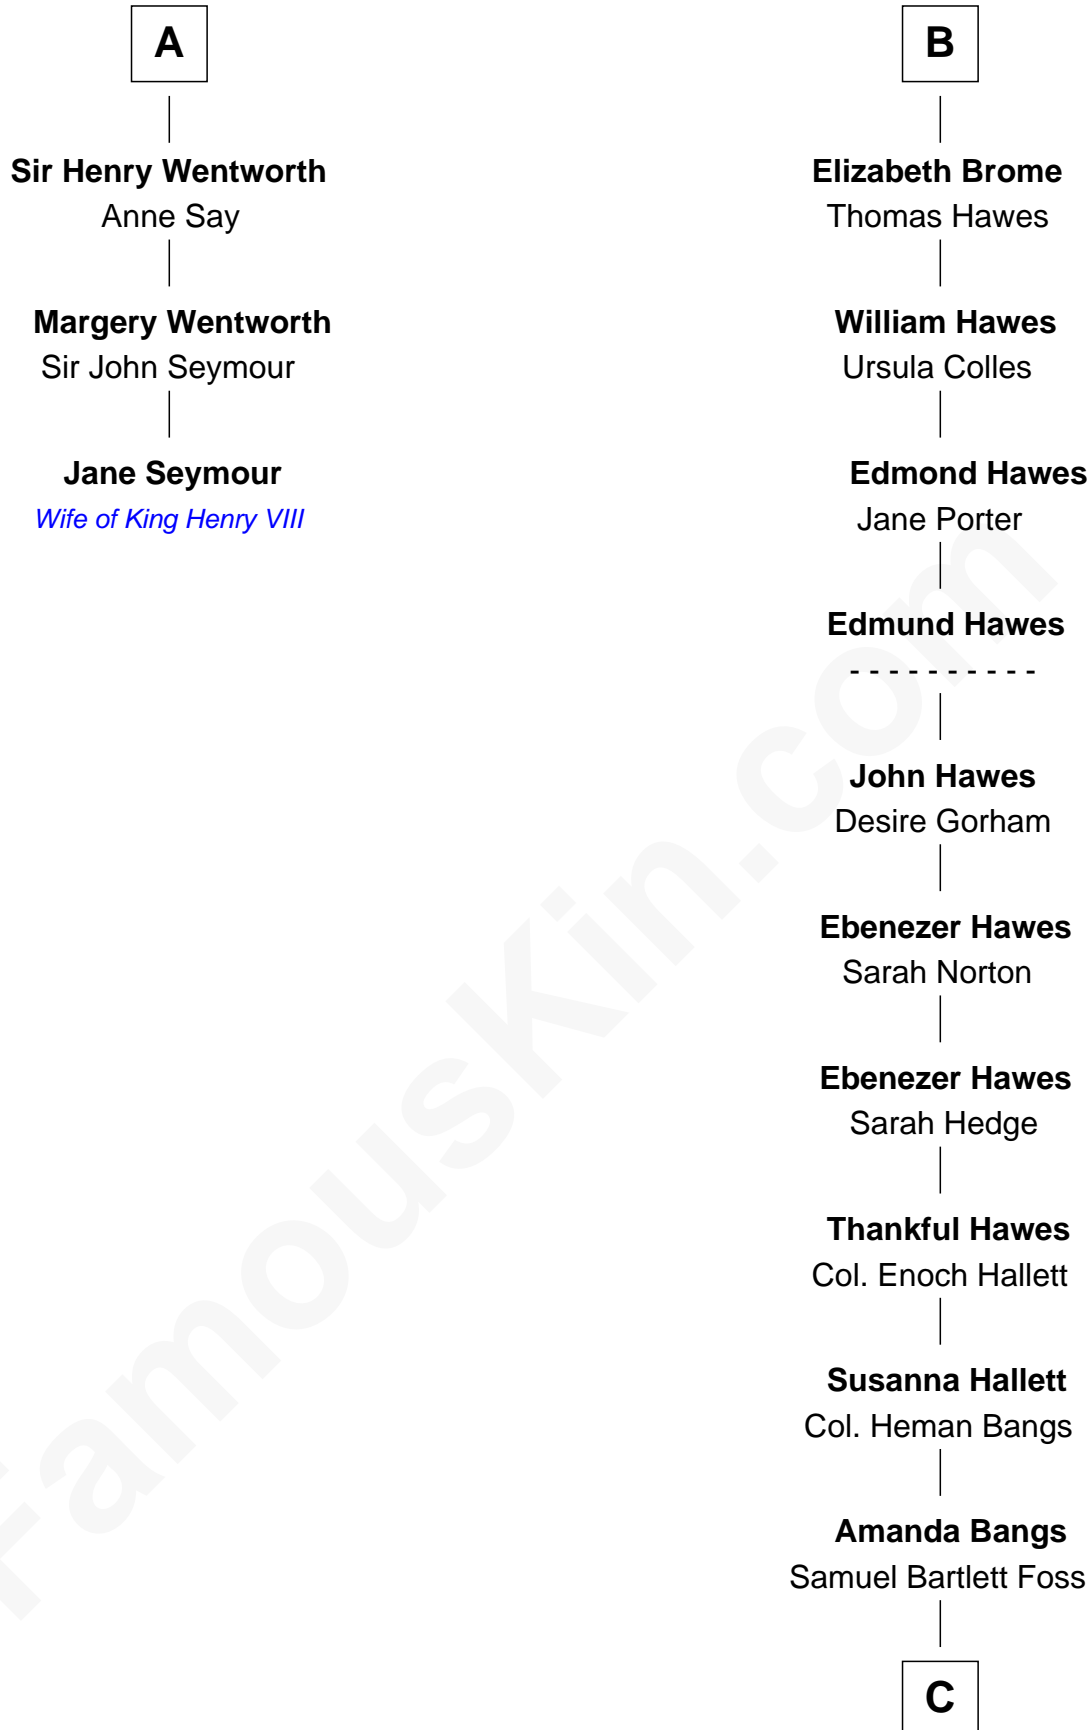

# FamousKin.com Relationship Chart of

**Jane Seymour**

*3rd Wife of King Henry VIII*

9th cousin 9 times removed of

**Eugene Foss**

*45th Governor of Massachusetts*

**Sir Robert de Ros**

Isabel de Aubeney

C

George Edmund Foss

Marcia Cordelia Noble

Eugene Foss

*45th Governor of Massachusetts*

FamousKin.com