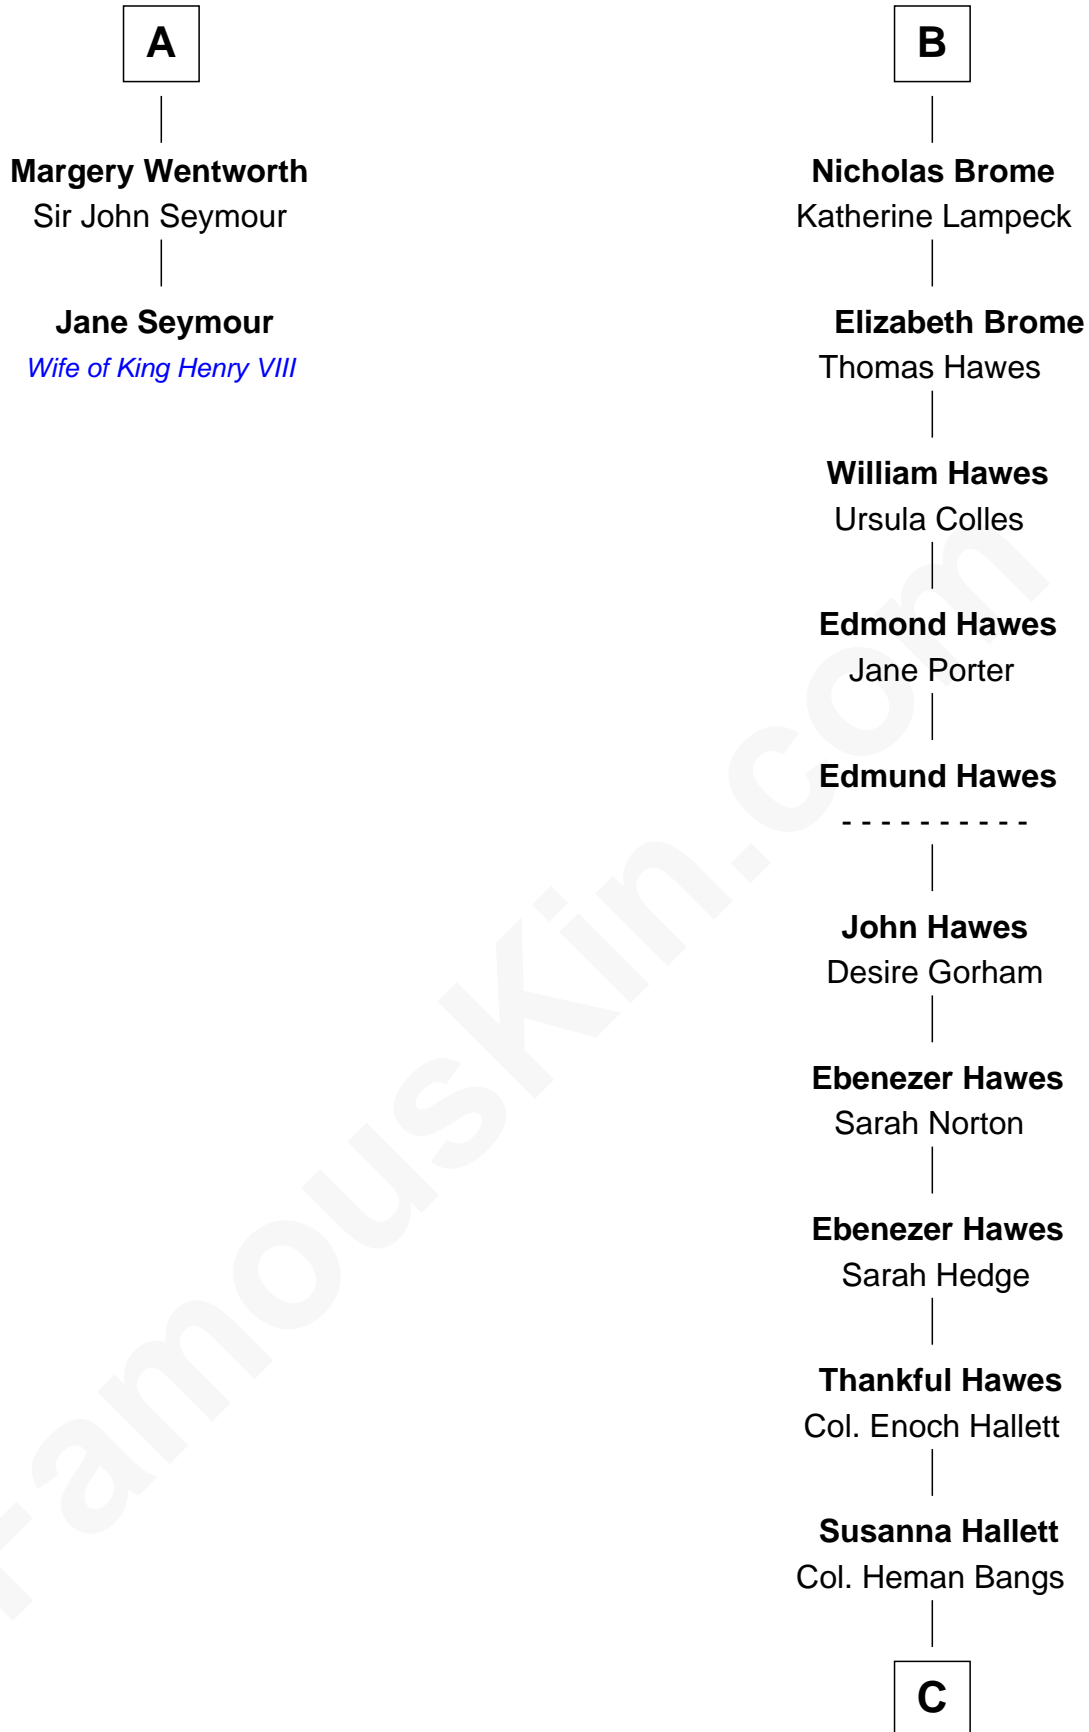

FamousKin.com Relationship Chart of

Jane Seymour

3rd Wife of King Henry VIII

8th cousin 11 times removed of

Eugene Foss

45th Governor of Massachusetts

Sir James de Audley

Ela Longespee

Beatrice Brewes

Sir Ralph Shirley

Joan Basset

Beatrice Shirley

John Brome

B

C

—
Amanda Bangs