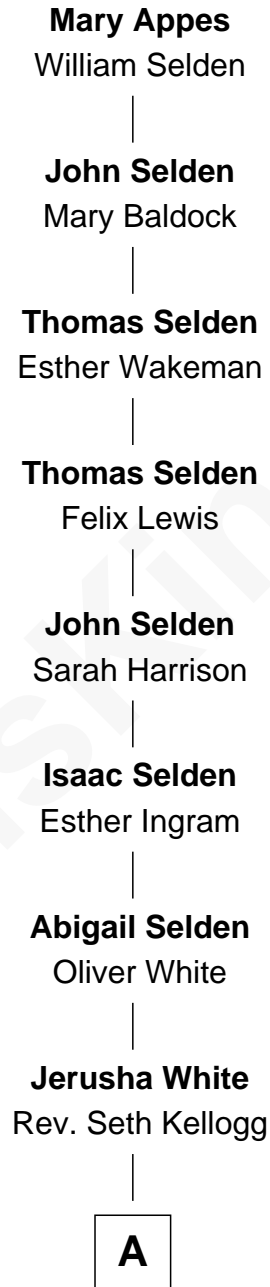

FamousKin.com Relationship Chart of Mary Appes

11th Great-grandmother of
Mitt Romney
70th Governor of Massachusetts

A

—
Jerusha Rebecca Kellogg

Charles Robison

—
Lewis Robison

Clarissa Minerva Duzette

—
Charles Edward Robison

Rosetta Mary Berry

—
Alma Luella Robison

Harold Arundel LaFount

—
Lenore Emily LaFount

George Wilcken Romney

—
Mitt Romney

70th Governor of Massachusetts