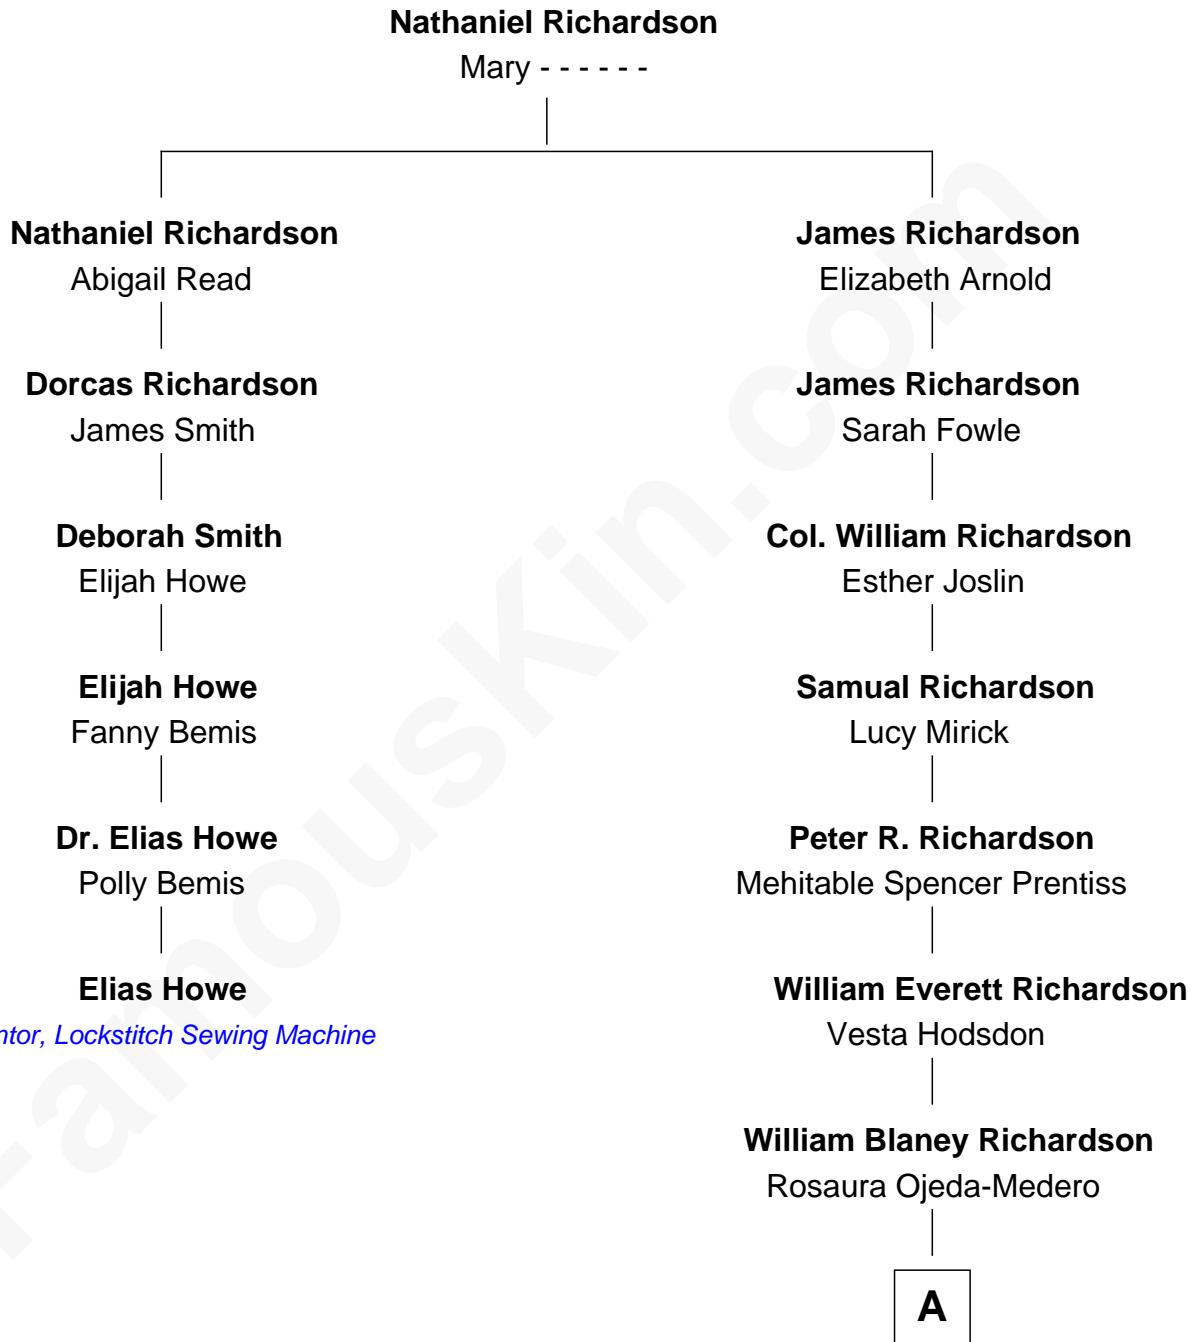

FamousKin.com

Relationship Chart of

Elias Howe

Inventor, Lockstitch Sewing Machine

5th cousin 3 times removed of

Bill Richardson

30th Governor of New Mexico

A

William Blaine Richardson
María Luisa López-Collada

Bill Richardson
30th Governor of New Mexico

FamousKin.com