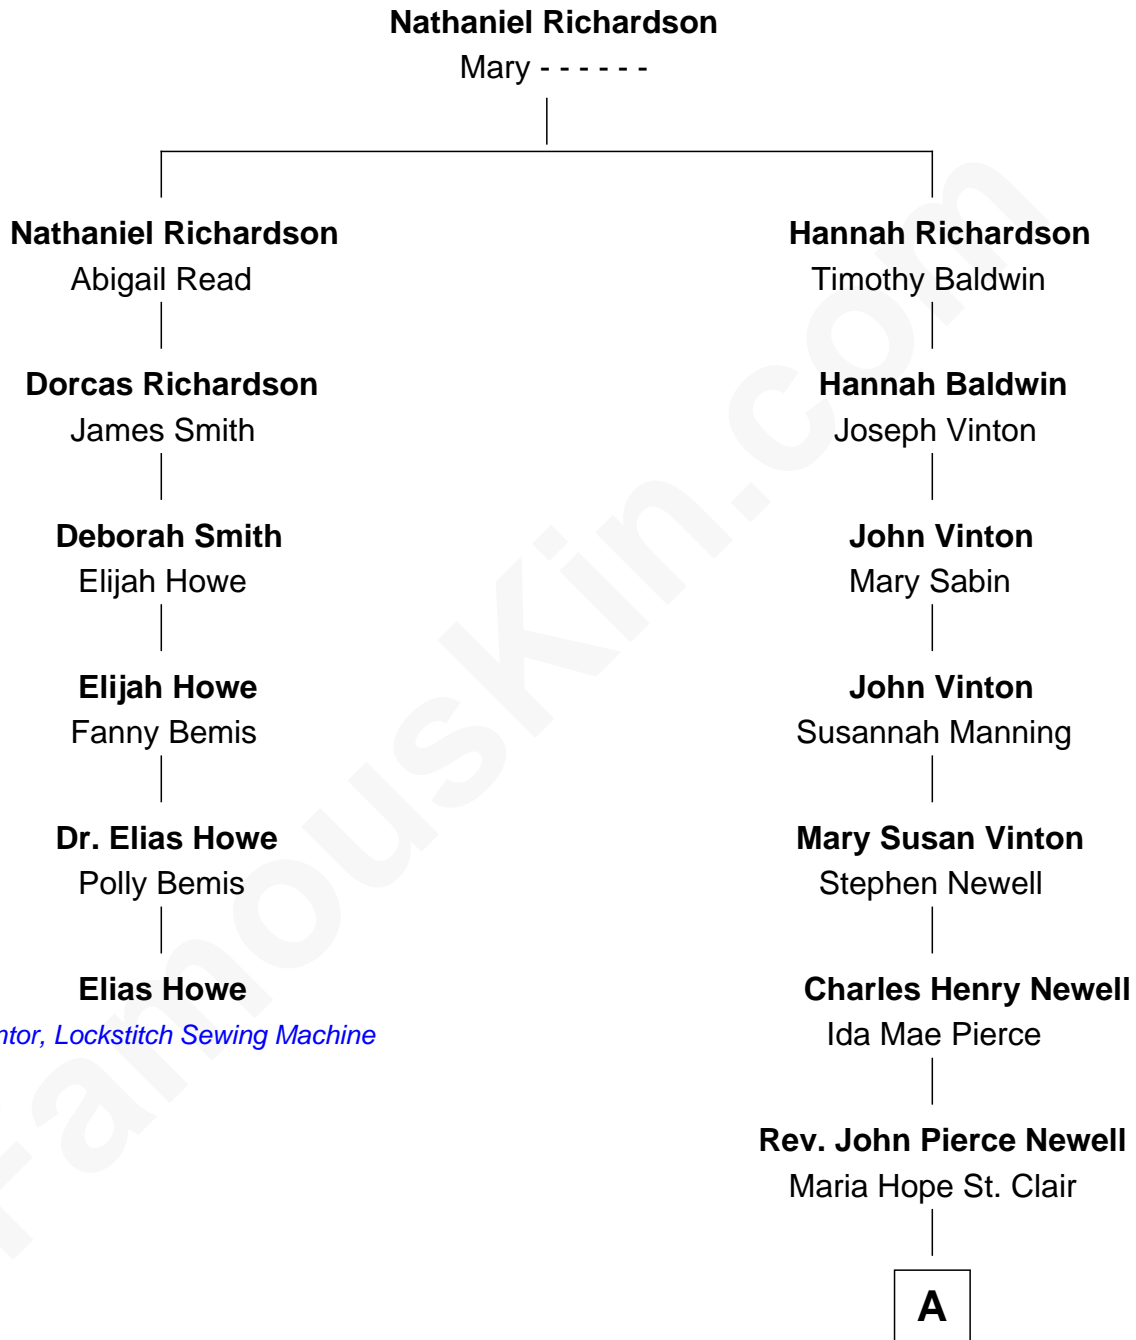

FamousKin.com

Relationship Chart of

Elias Howe

Inventor, Lockstitch Sewing Machine

5th cousin 3 times removed of

Tim Daly

Movie, Television and Stage Actor

A

Mary Hope Newell

James Firman Daly

Tim Daly

Movie, Television and Stage Actor

FamousKin.com