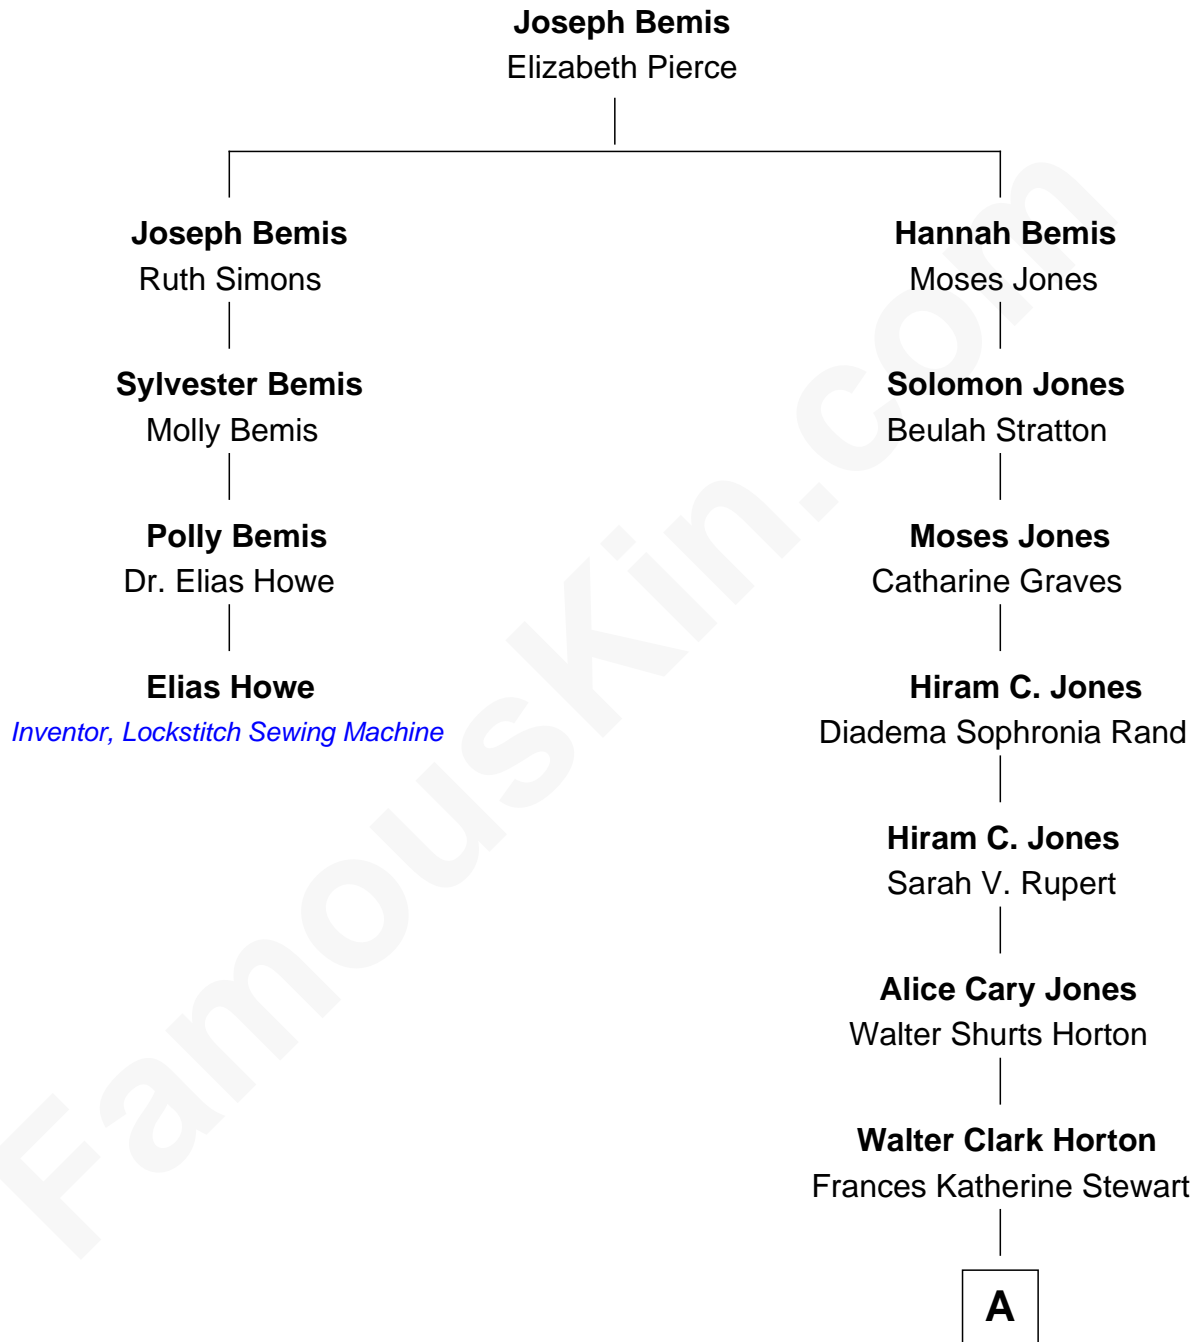

FamousKin.com Relationship Chart of

Elias Howe

Inventor, Lockstitch Sewing Machine

3rd cousin 6 times removed of

Lily James

TV and Movie Actress

A

Helen Virginia Horton

Hamish Thomson

James Stewart Thomson

Ninette V. A. Mantle

Lily James

TV and Movie Actress

FamousKin.com