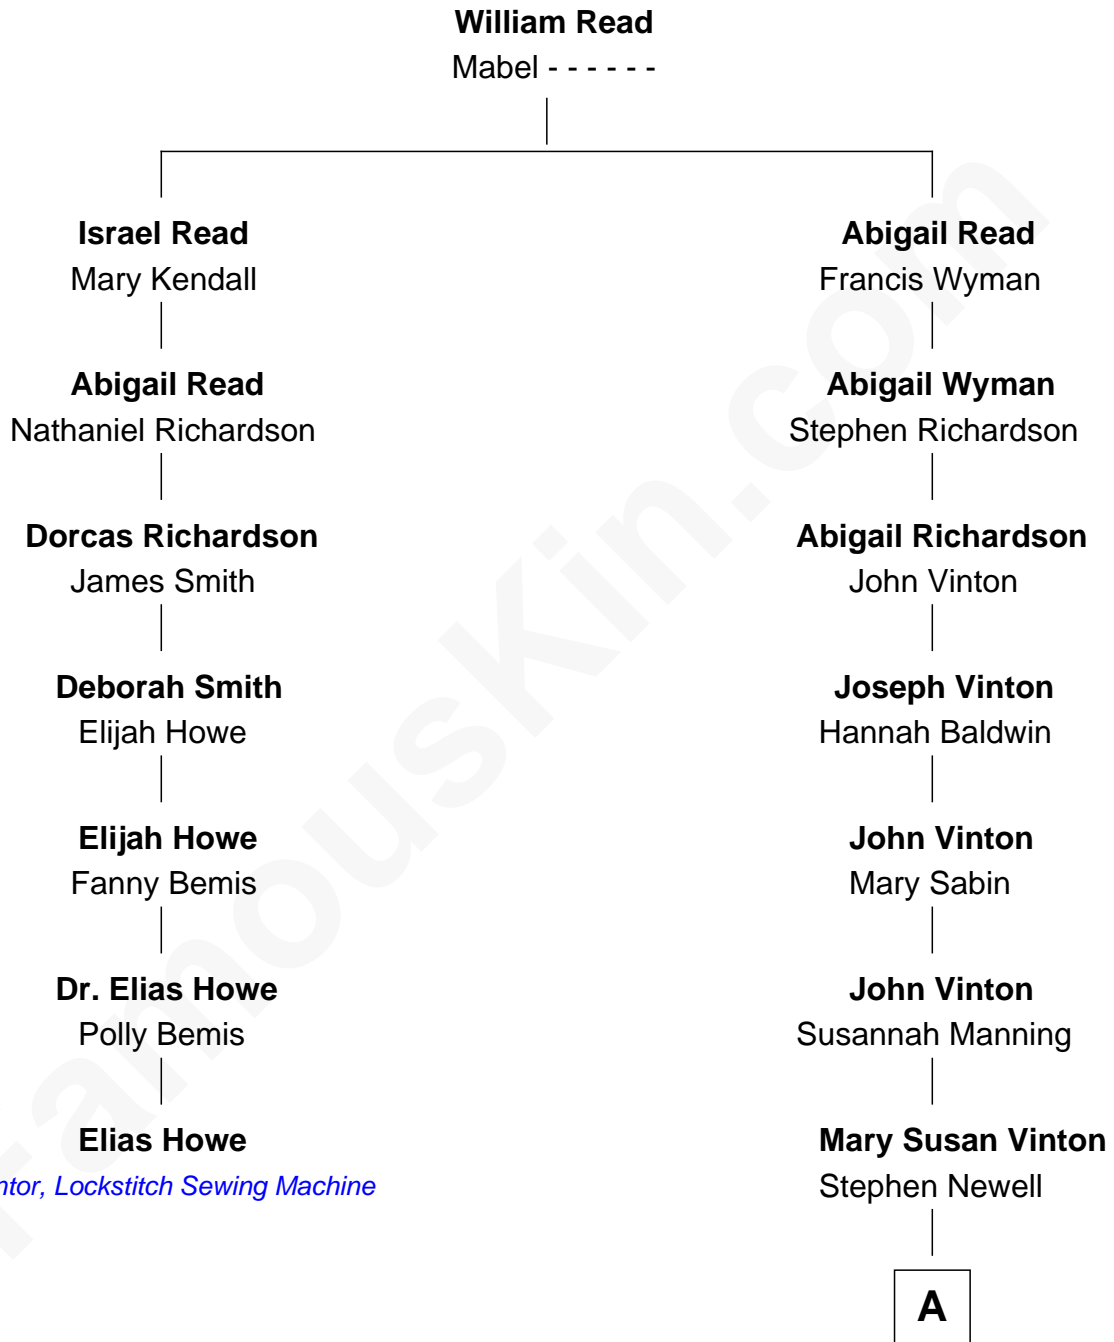

FamousKin.com

Relationship Chart of

Elias Howe

Inventor, Lockstitch Sewing Machine

6th cousin 4 times removed of

Tyne Daly

Movie, Television, and Stage Actress

A

Charles Henry Newell

Ida Mae Pierce

Rev. John Pierce Newell

Maria Hope St. Clair

Mary Hope Newell

James Firman Daly

Tyne Daly

Movie, Television, and Stage Actress