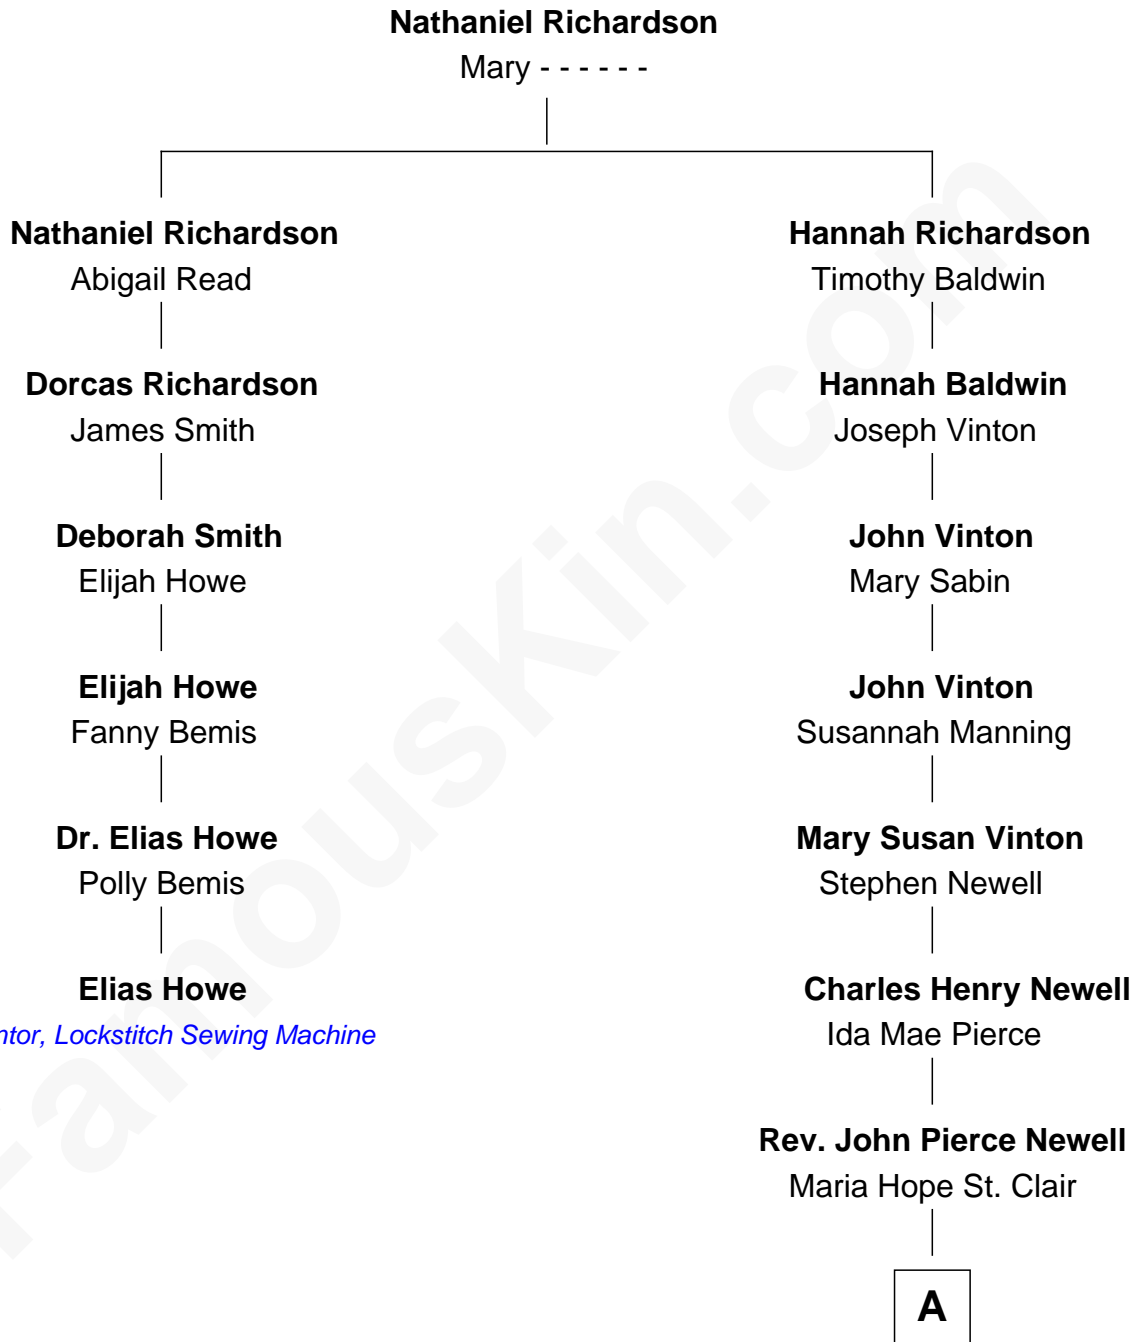

FamousKin.com

Relationship Chart of

Elias Howe

Inventor, Lockstitch Sewing Machine

5th cousin 3 times removed of

Tyne Daly

Movie, Television, and Stage Actress

A

Mary Hope Newell

James Firman Daly

Tyne Daly

Movie, Television, and Stage Actress

FamousKin.com