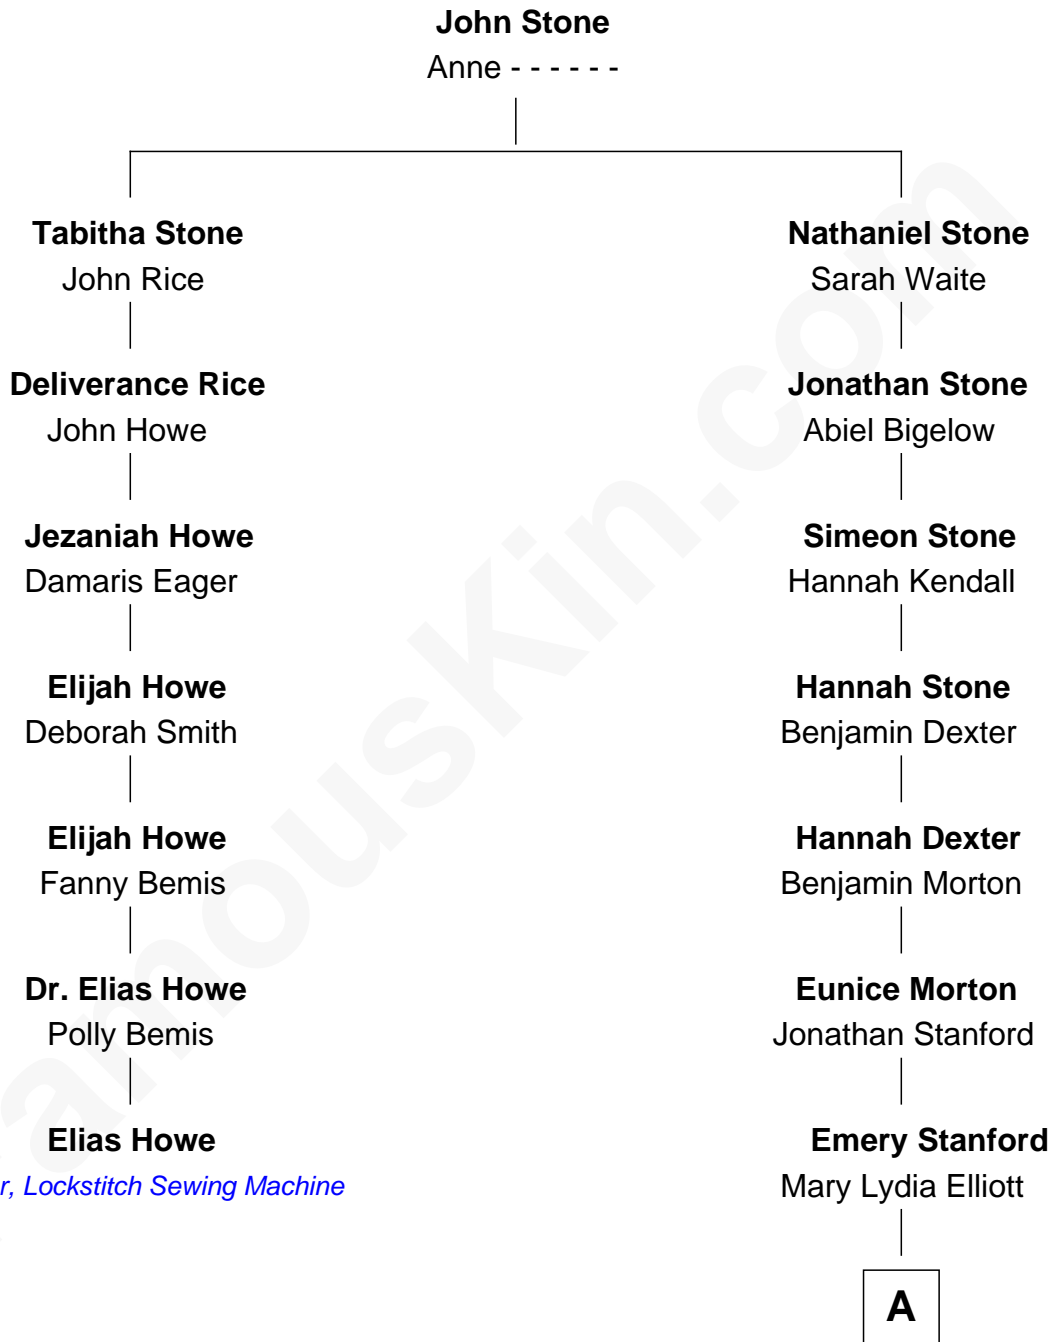

# FamousKin.com Relationship Chart of

**Elias Howe**

*Inventor, Lockstitch Sewing Machine*

6th cousin 4 times removed of

**Raquel Welch**

*Movie Actress*

A

—  
**Sarah Mehitable Stanford**

Justin Smith Hall

—  
**Emery Stanford Hall**

Clara Louise Adams

—  
**Josephine Sarah Hall**

Armando Carlos Tejada

—  
**Raquel Welch**

*aka Raquel Welch*