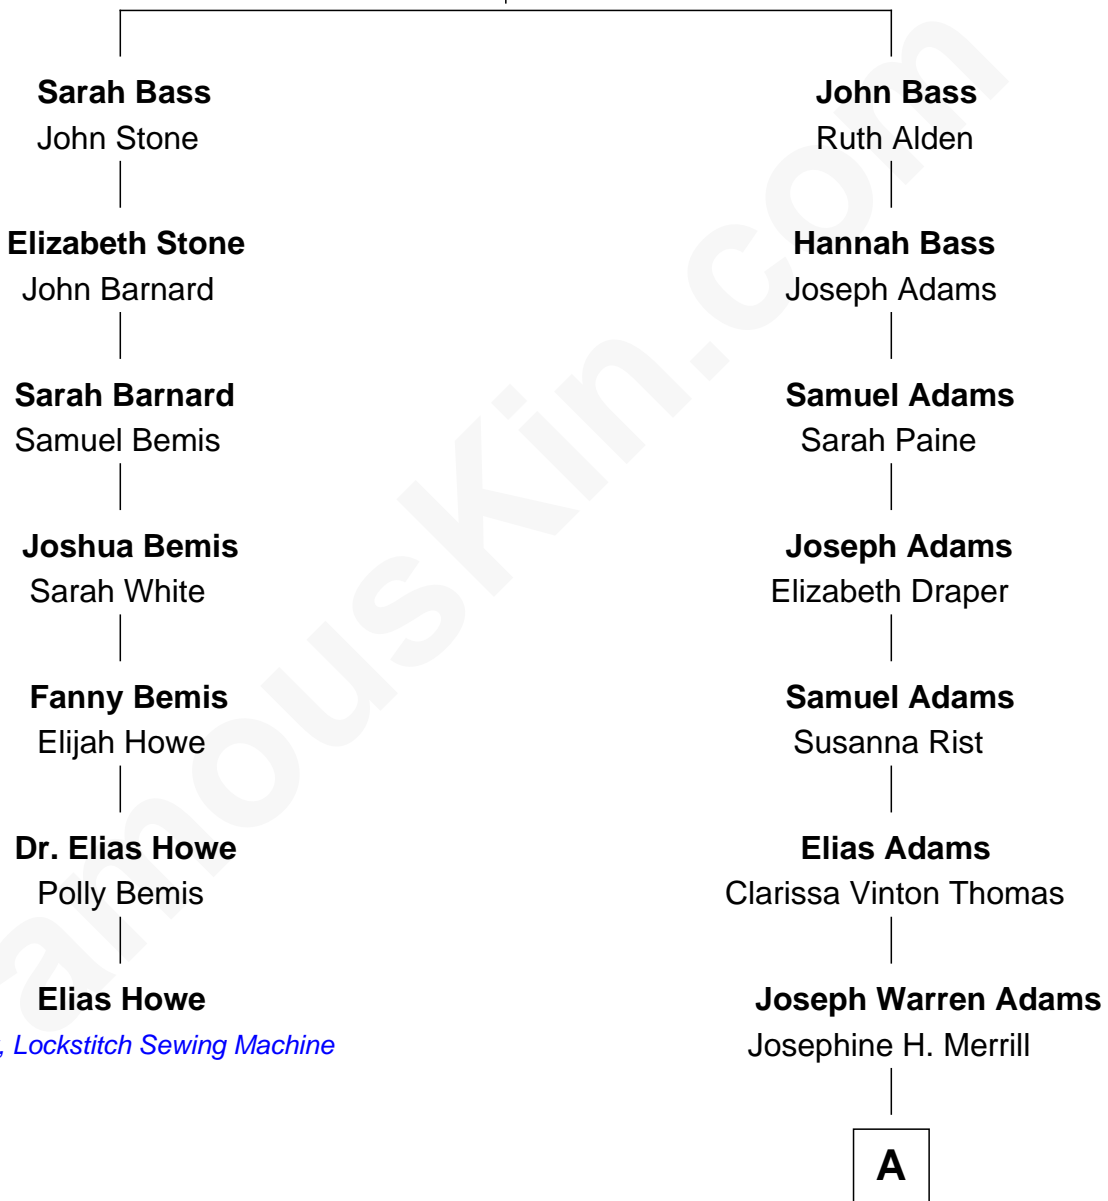

FamousKin.com Relationship Chart of

Elias Howe

Inventor, Lockstitch Sewing Machine

6th cousin 3 times removed of

Raquel Welch

Movie Actress

Samuel Bass

Anne Savell

A

Clara Louise Adams

Emery Stanford Hall

Josephine Sarah Hall

Armando Carlos Tejada

Raquel Welch

aka Raquel Welch

FamousKin.com