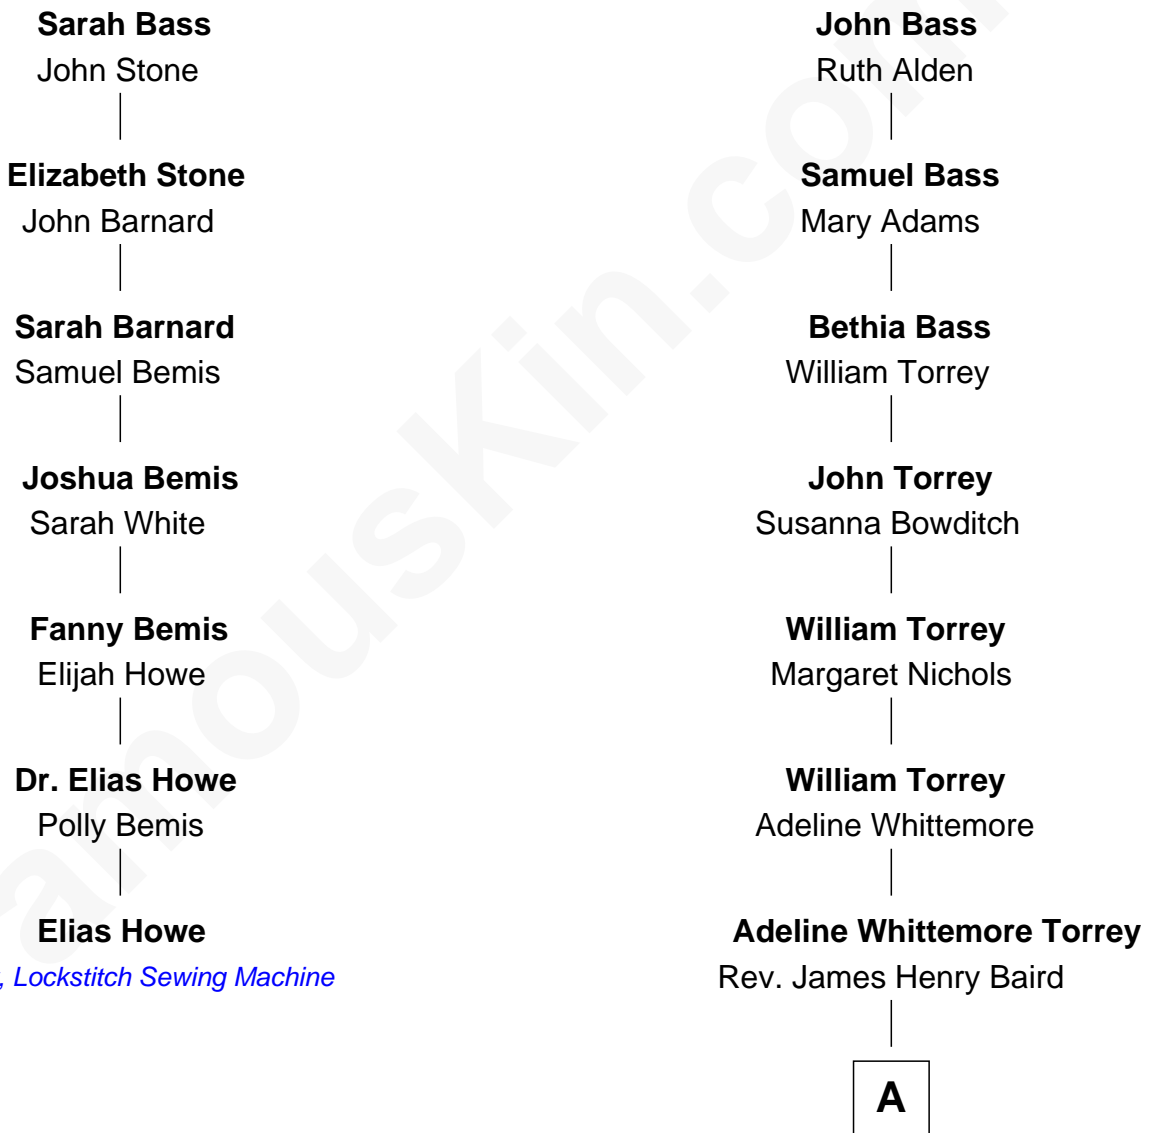

FamousKin.com Relationship Chart of

Elias Howe

Inventor, Lockstitch Sewing Machine

6th cousin 5 times removed of

Billie Eilish

Singer and Songwriter

Samuel Bass

Anne Savell

A

William Torrey Baird
Anne Merideth Grant

Collier Whittemore Baird
Dorothy Grace Norton

William Norton Baird
Edith May Shaw

Maggie May Baird
Patrick O'Connell

Billie Eilish
Singer and Songwriter