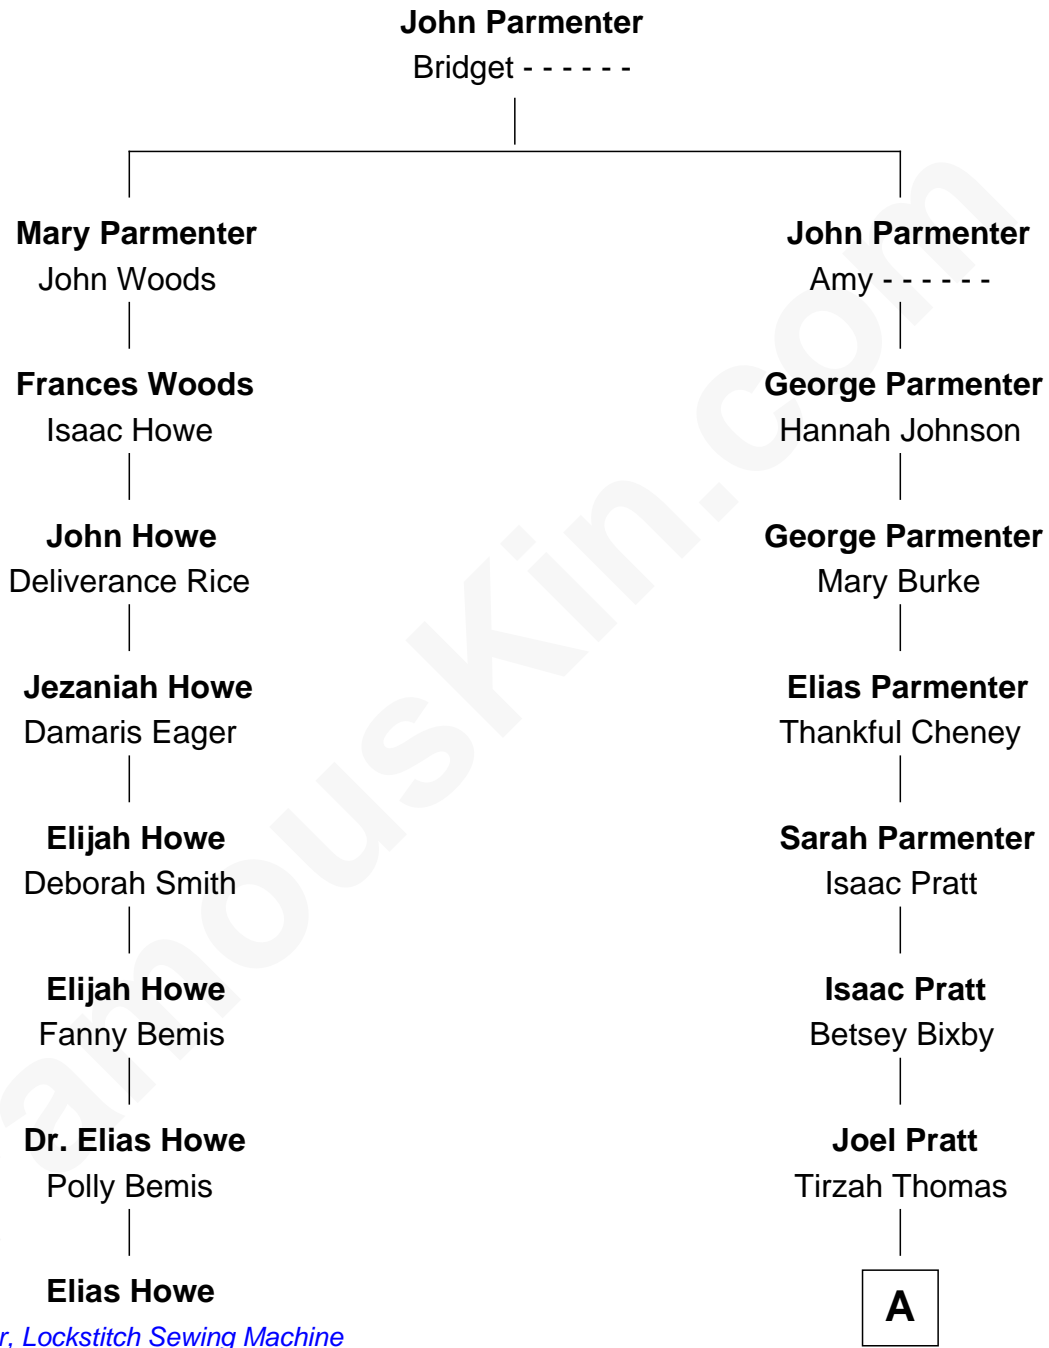

FamousKin.com

Relationship Chart of

Elias Howe

Inventor, Lockstitch Sewing Machine

7th cousin 4 times removed of

Brooke Adams

TV and Movie Actress

A

—
Cordelia Sarah Pratt
Gilbert Danford Bugbee

—
Lena Martha Bugbee
Howard Gould

—
Harold Howard Gould
Elaine Westall

—
Rosalind Gould
Robert Kaufmann Adams

—
Brooke Adams
TV and Movie Actress

FamousKin.com