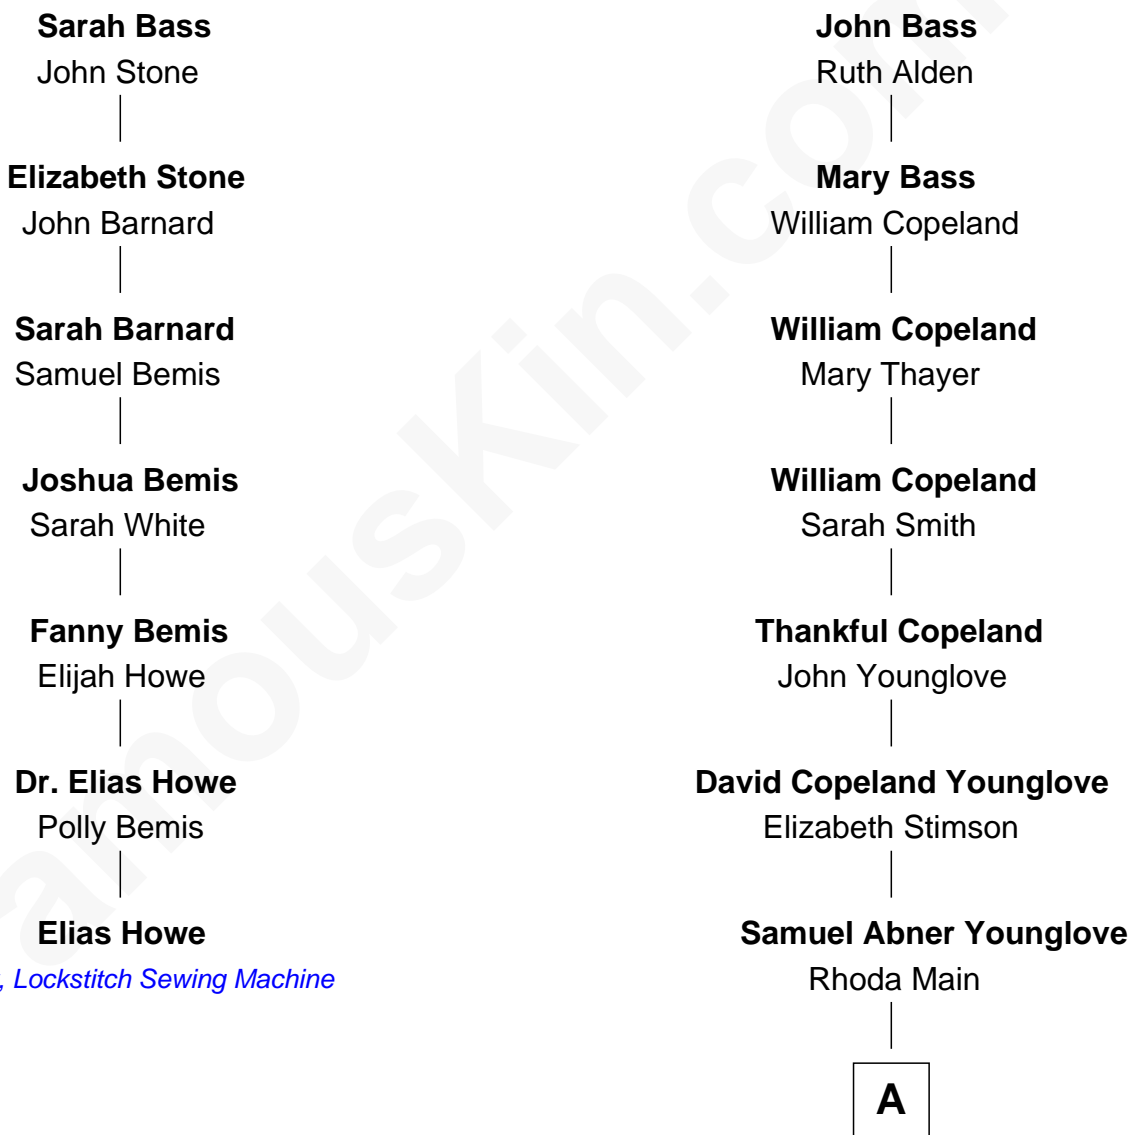

FamousKin.com

Relationship Chart of

Elias Howe

Inventor, Lockstitch Sewing Machine

6th cousin 4 times removed of

David Ogden Stiers

Broadway, TV and Movie Actor

Samuel Bass

Anne Savell

A

Truman Main Younglove
Cassandra Frances Marden

Nina May Younglove
Clayton Bunce Stiers

Kenneth Truman Stiers
Margaret Elizabeth Ogden

David Ogden Stiers
Broadway, TV and Movie Actor

FamousKin.com