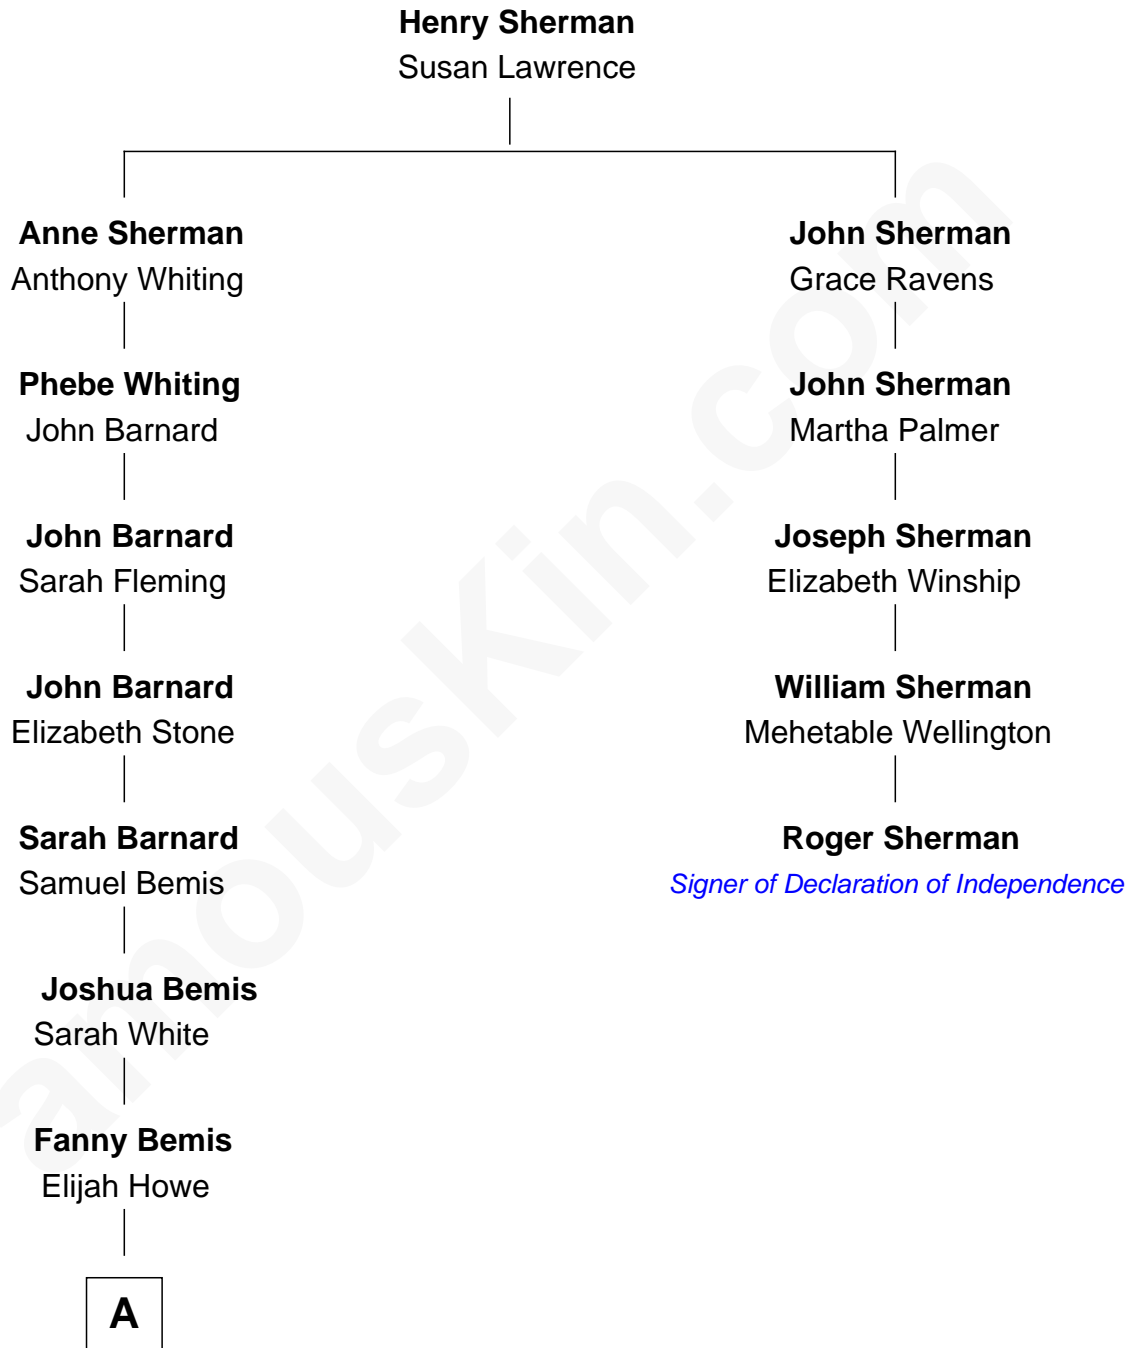

FamousKin.com

Relationship Chart of

Elias Howe

Inventor, Lockstitch Sewing Machine

4th cousin 4 times removed of

Roger Sherman

Signer of the Declaration of Independence

A

—
Dr. Elias Howe

Polly Bemis

—
Elias Howe

Inventor, Lockstitch Sewing Machine

FamousKin.com