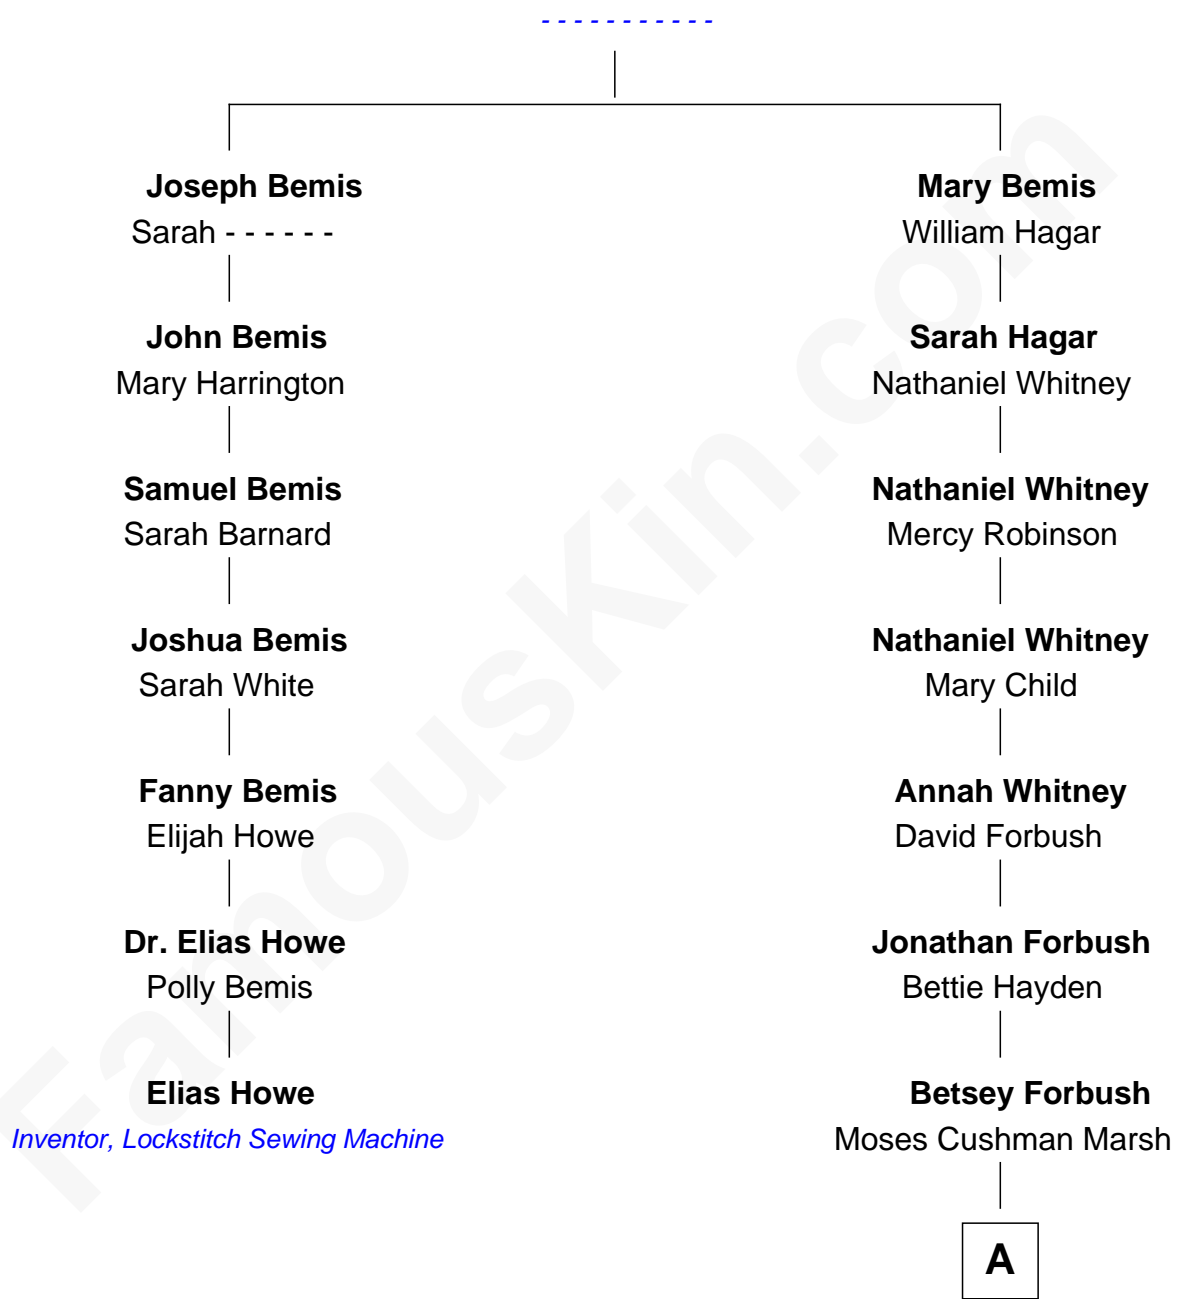

FamousKin.com

Relationship Chart of

Elias Howe

Inventor, Lockstitch Sewing Machine

6th cousin 4 times removed of

John Forbes Nash, Jr.

"A Beautiful Mind" Mathematician

John Bemis

A

Mary Louise Marsh
Rev. Jesse Gent Nash

Alexander Q. Nash
Martha A. Smith

John Forbes Nash
Margaret Virginia Martin

John Forbes Nash, Jr.
A Beautiful Mind