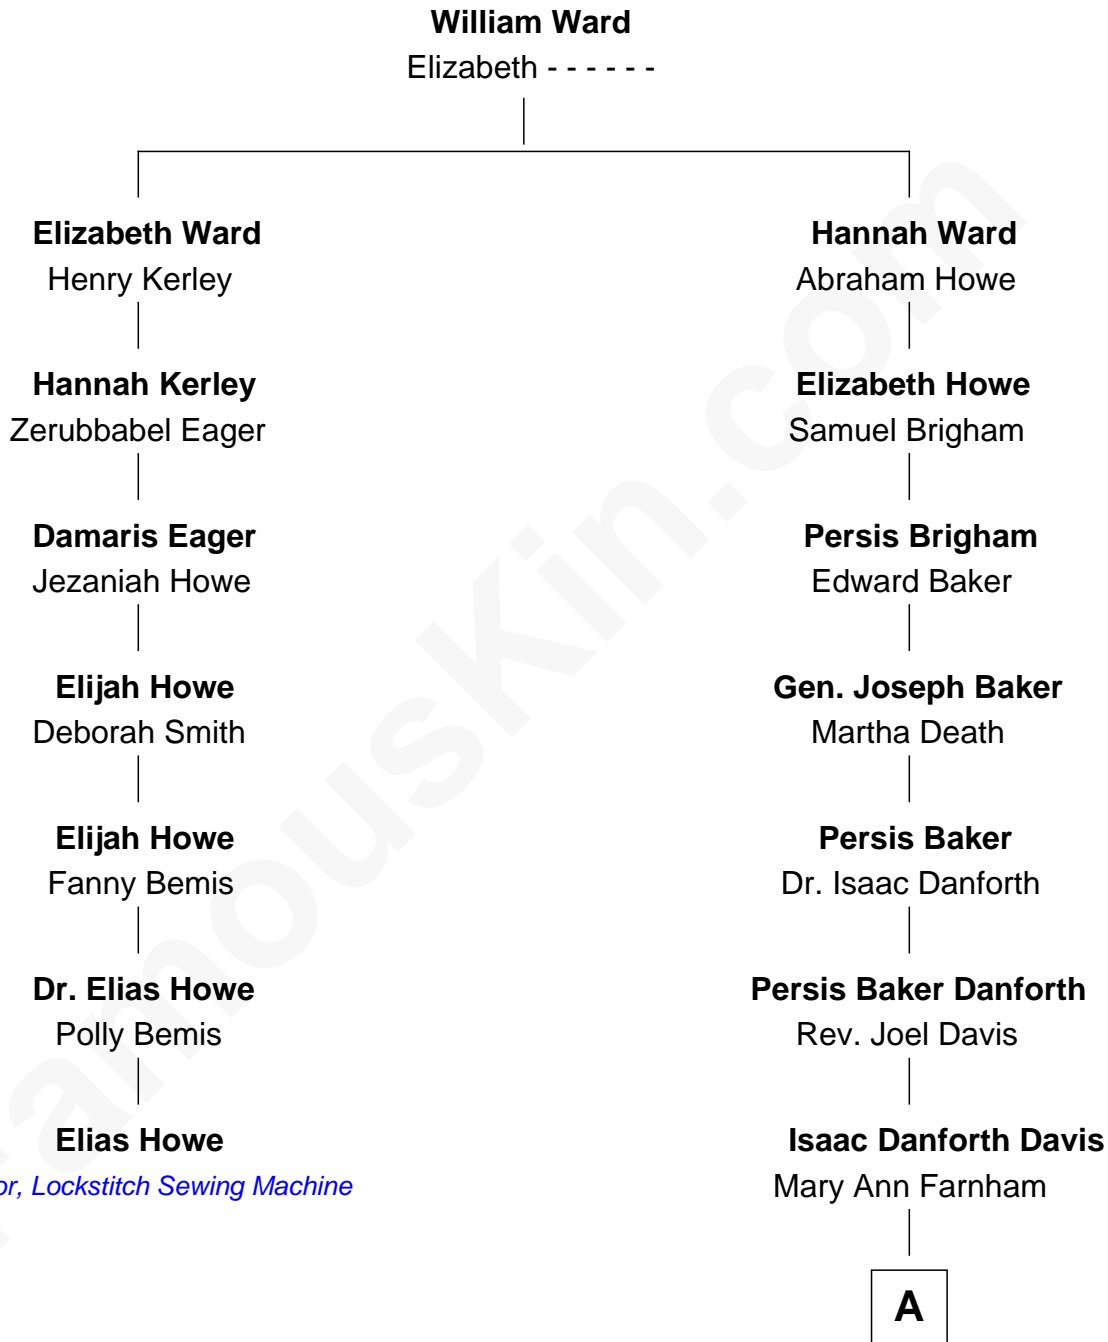

FamousKin.com

Relationship Chart of

Elias Howe

Inventor, Lockstitch Sewing Machine

6th cousin 4 times removed of

Geena Davis

Movie and TV Actress

A

William Farnham Davis

Nancy May Greene

Isaac Danforth Davis

Edna Frances Greene

William Frank Davis

Lucille Martha Cook

Geena Davis

Movie and TV Actress