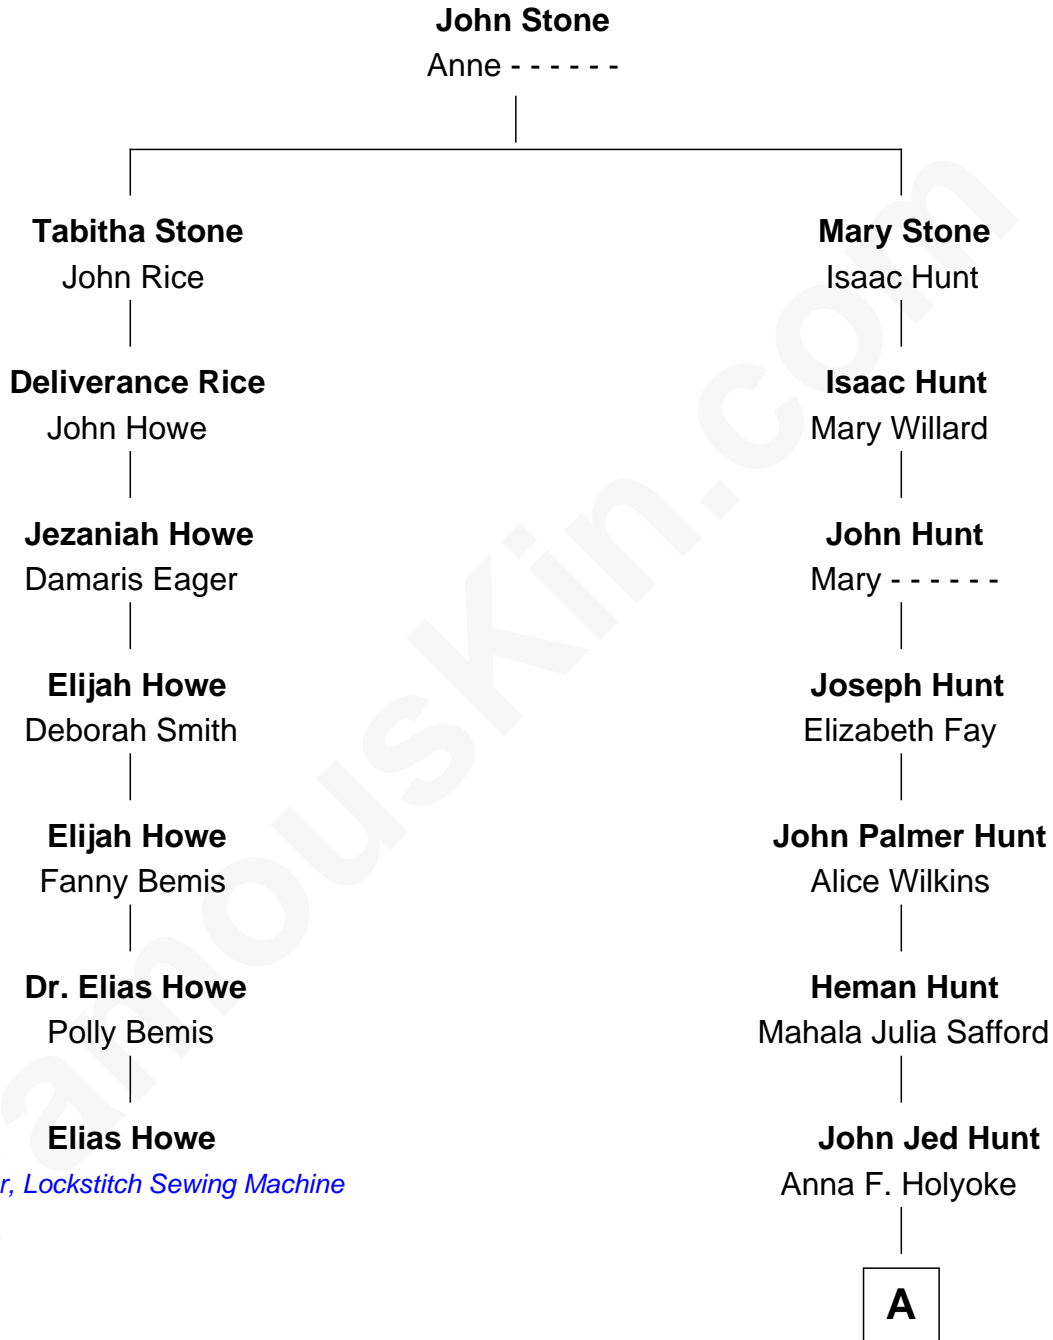

FamousKin.com

Relationship Chart of

Elias Howe

Inventor, Lockstitch Sewing Machine

6th cousin 5 times removed of

Ava Michelle

Model and Actress

A

—
Flavilla May Hunt
Charles Thompson Gray

—
Ruth Marion Gray
George William Cota

—
Gregory Paul Cota
Debra Lynn Zaratzian

—
Rick Gregory Cota
Jeanette Loretta Malinowski

—
Ava Michelle
Model and Actress

FamousKin.com