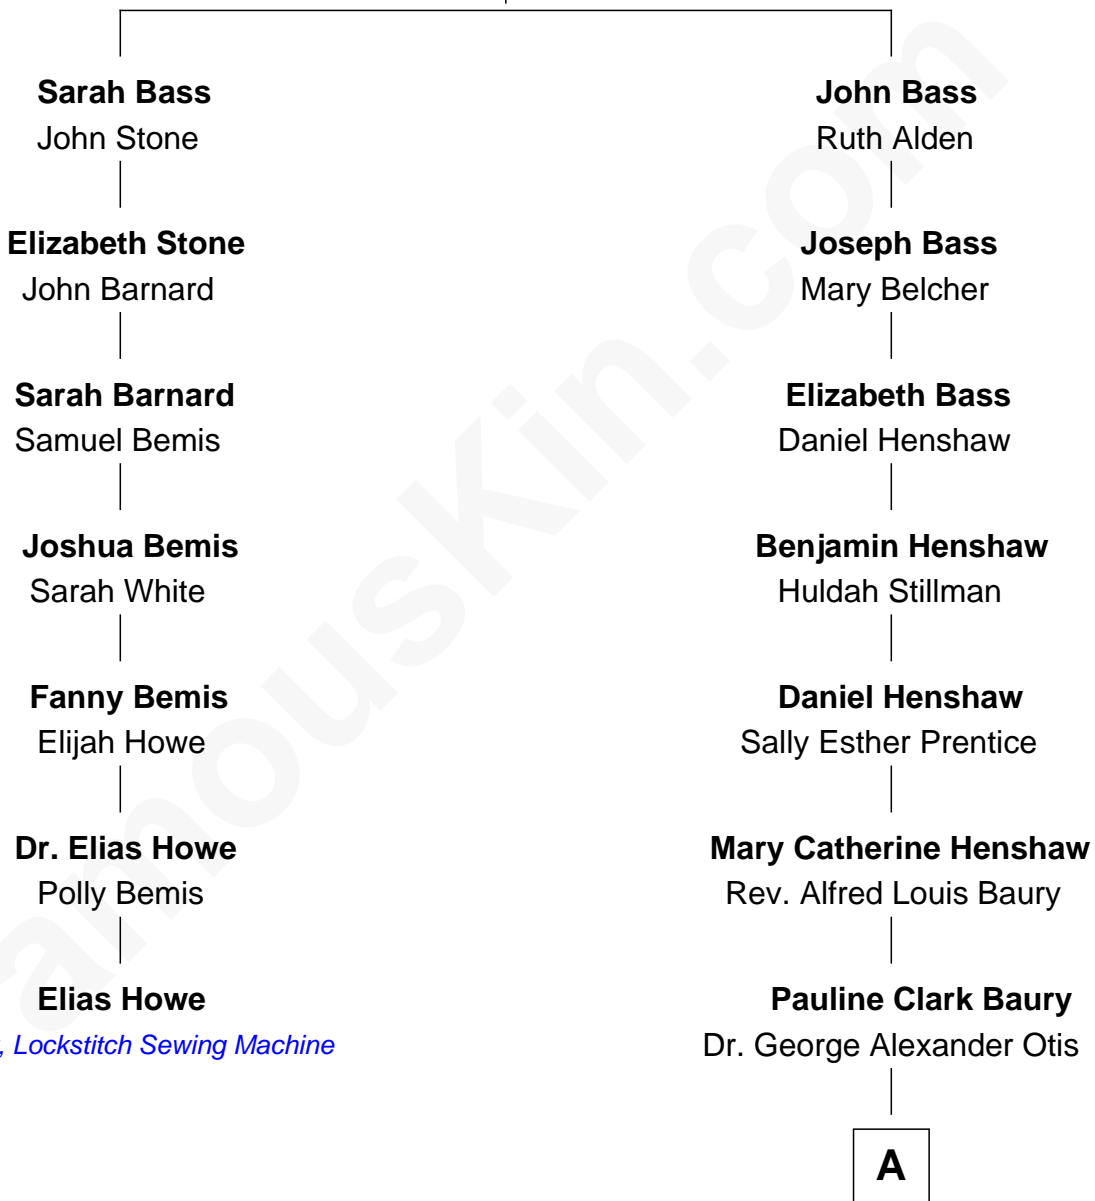

## Relationship Chart of

### Elias Howe

*Inventor, Lockstitch Sewing Machine*

6th cousin 4 times removed of

**George Winston**  
*New Age Pianist*

**Samuel Bass**  
Anne Savell

**A**

—  
**Anna Marie Otis**

Isaac Winston

—  
**George Otis Winston**

Helen Comfort Stagg

—  
**George Otis Winston**

Mary Annabel Bohannon

—  
**George Winston**

*New Age Pianist*

FamousKin.com