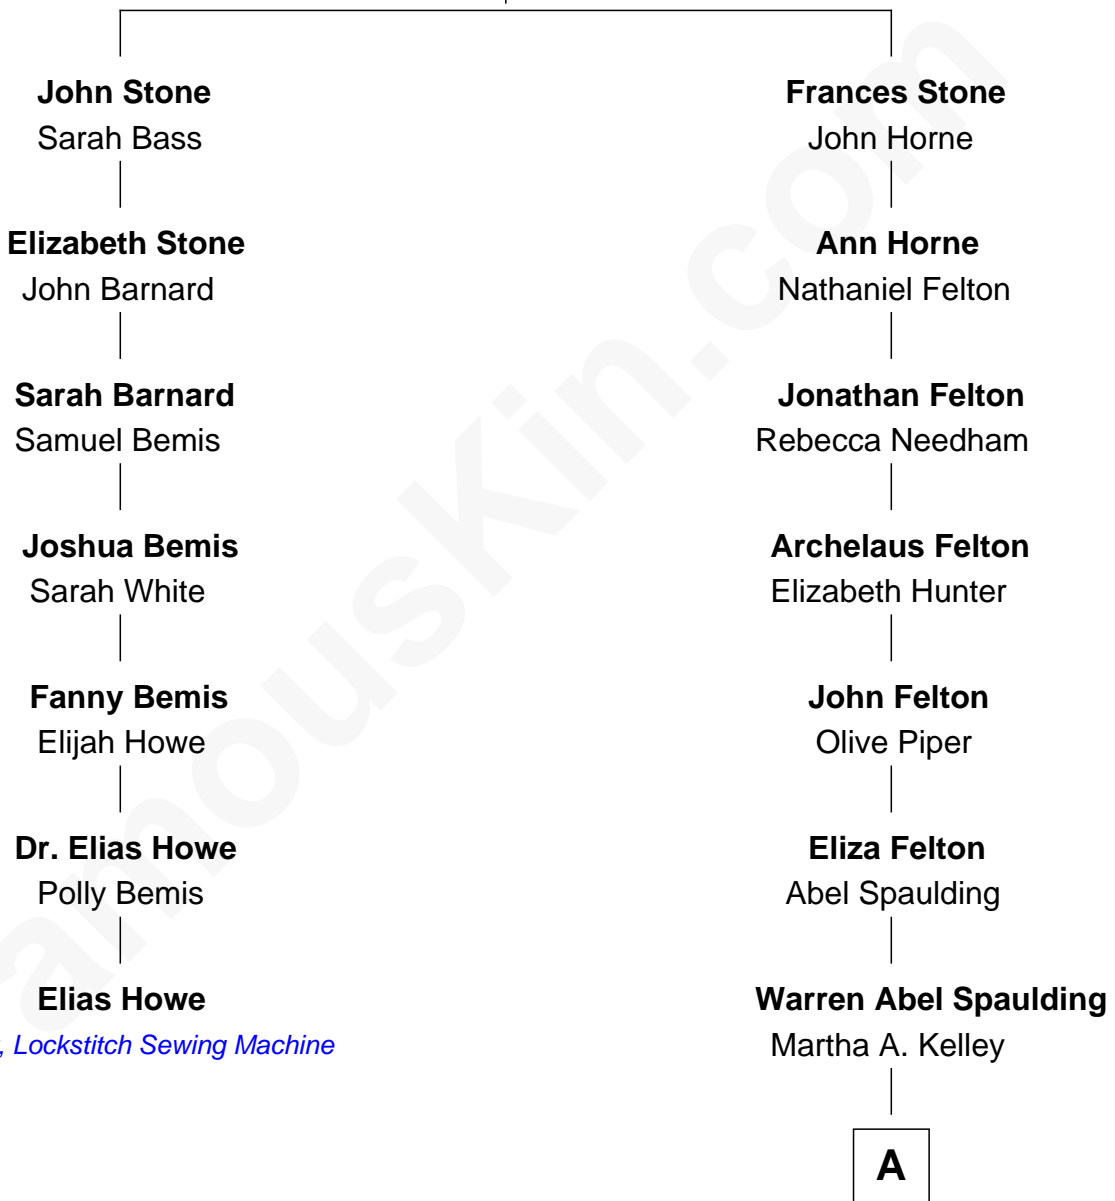

FamousKin.com Relationship Chart of

Elias Howe

Inventor, Lockstitch Sewing Machine

6th cousin 5 times removed of

Halle Berry

TV and Movie Actress

Simon Stone

Joane Clark

A

|
Ellsworth Warren Spaulding

Agnes L. Johnson

|
Bessie C. Spaulding

Eugene Allen Hawkins

|
Earl Ellsworth Hawkins

Nellie Dicken

|
Judith Ann Hawkins