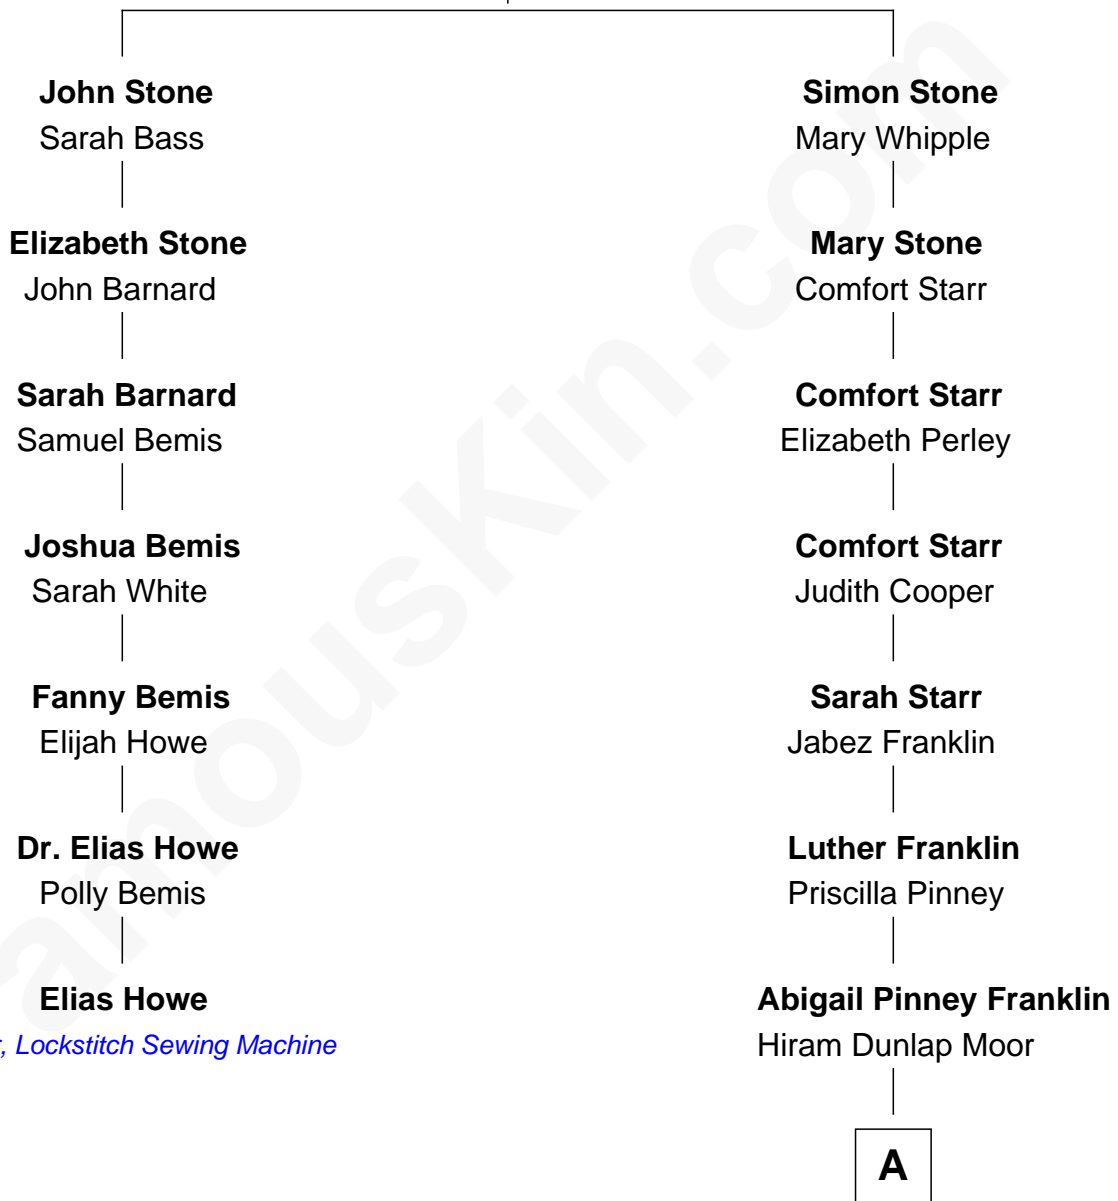

## Relationship Chart of

### Elias Howe

*Inventor, Lockstitch Sewing Machine*

6th cousin 2 times removed of

**Calvin Coolidge**  
*30th U.S. President*

**Simon Stone**  
Joane Clark

**A**

**Victoria Josephine Moor**  
Col. John Calvin Coolidge