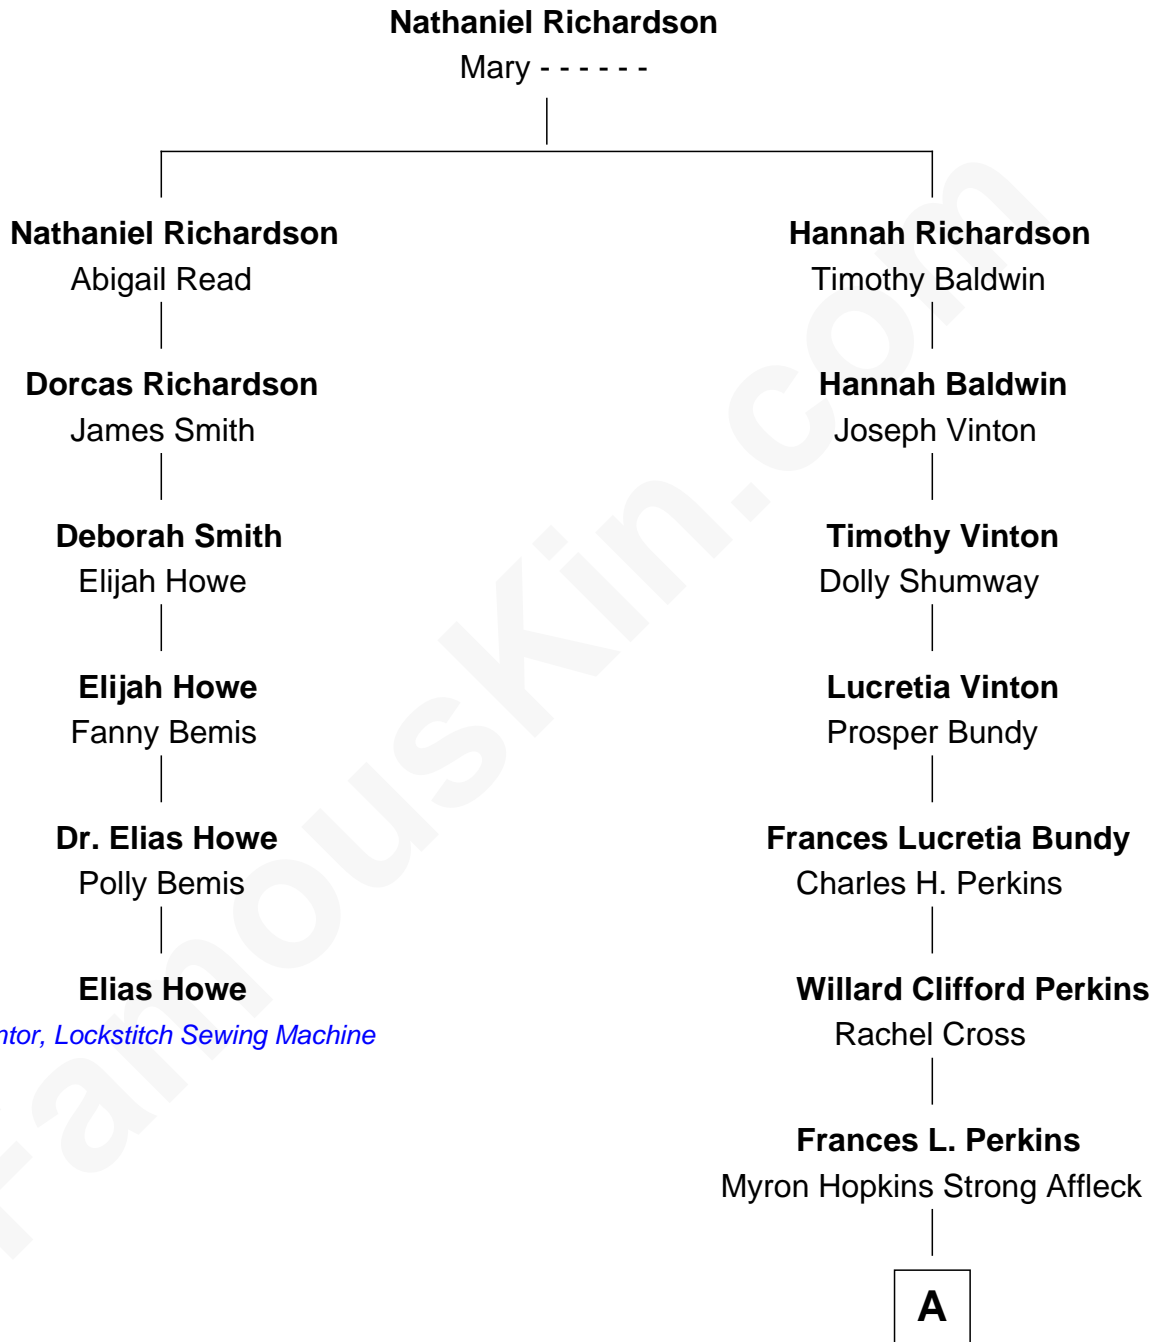

FamousKin.com

Relationship Chart of

Elias Howe

Inventor, Lockstitch Sewing Machine

5th cousin 4 times removed of

Ben Affleck
Movie Actor

A

Myron Hopkins Strong Affleck

Nancy Louise Byers

Timothy Byers Affleck

Christopher Anne Boldt

Ben Affleck

Movie Actor

FamousKin.com