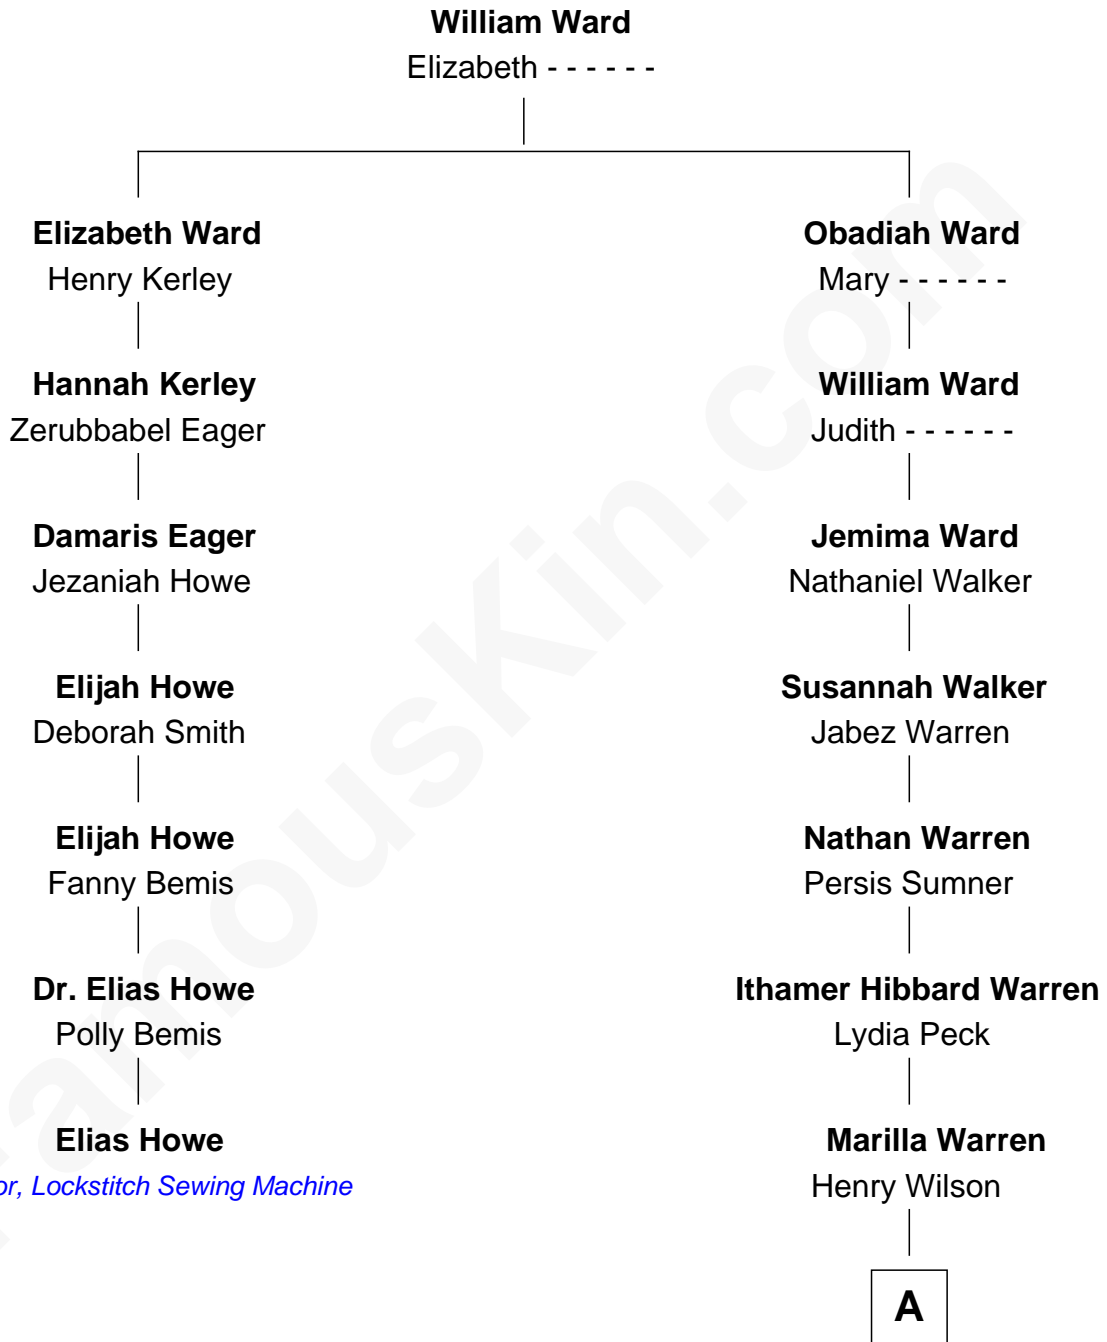

FamousKin.com Relationship Chart of

Elias Howe

Inventor, Lockstitch Sewing Machine

6th cousin 5 times removed of

Brian Wilson

Co-Founder of The Beach Boys

A

George Washington Wilson

Mary Bailey

William Henry Wilson

Alta Lenora Chitwood

William Coral Wilson

Edith Sophia Sthole

Murray Gage Wilson

Audree Neva Korthof

Brian Wilson