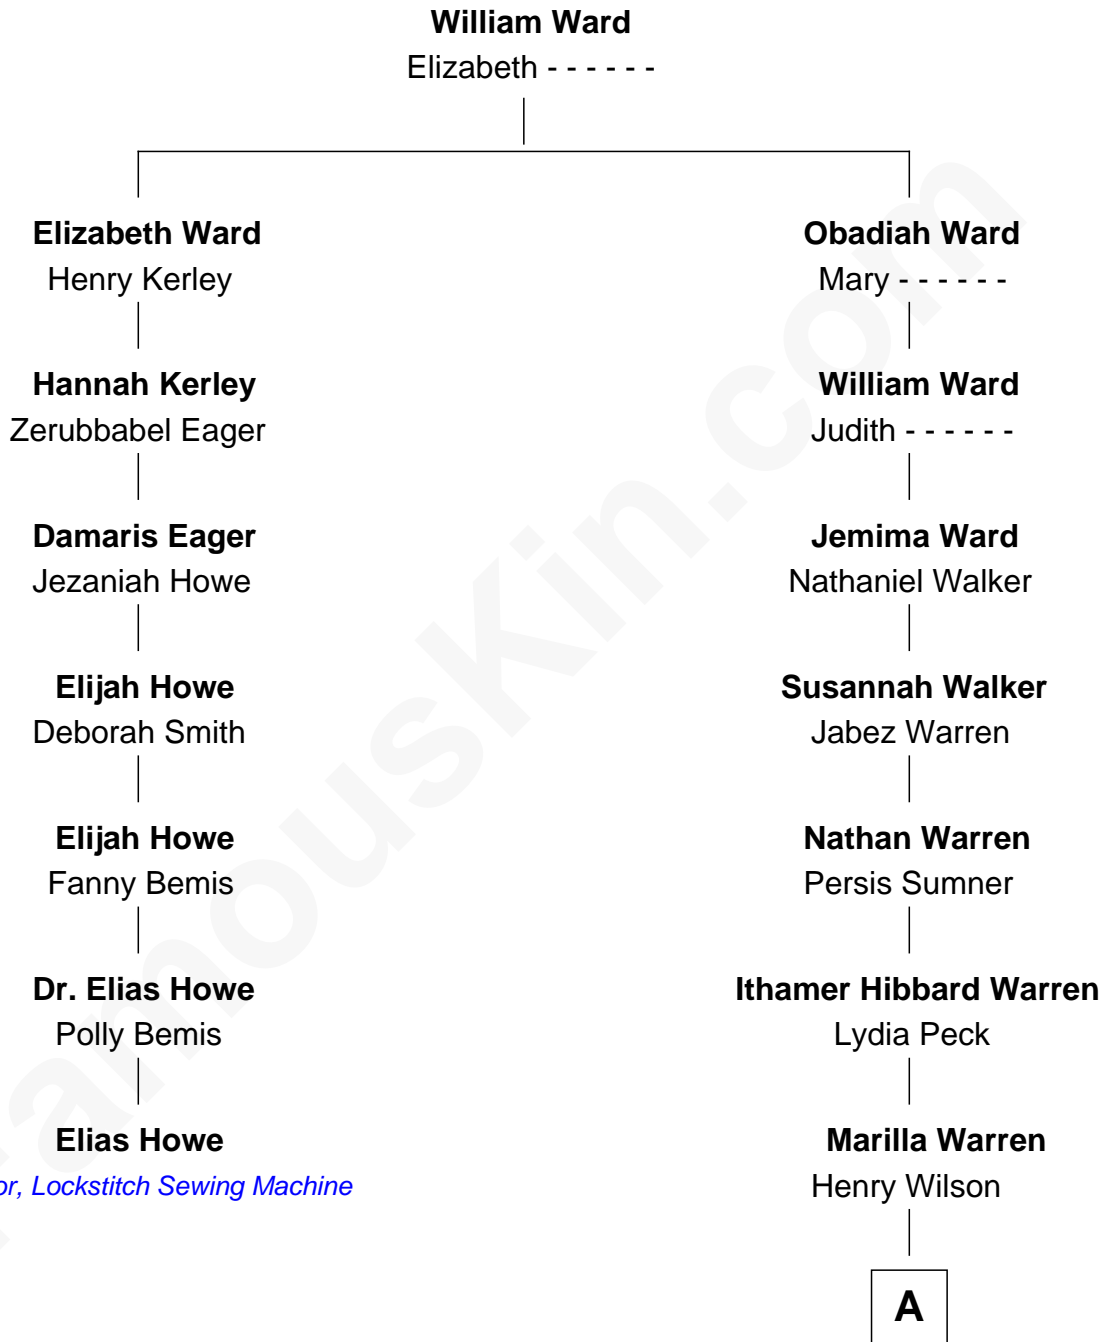

## Relationship Chart of

### Elias Howe

*Inventor, Lockstitch Sewing Machine*

6th cousin 5 times removed of

### Dennis Wilson

*Co-Founder of The Beach Boys*

**A**

**George Washington Wilson**

Mary Bailey

**William Henry Wilson**

Alta Lenora Chitwood

**William Coral Wilson**