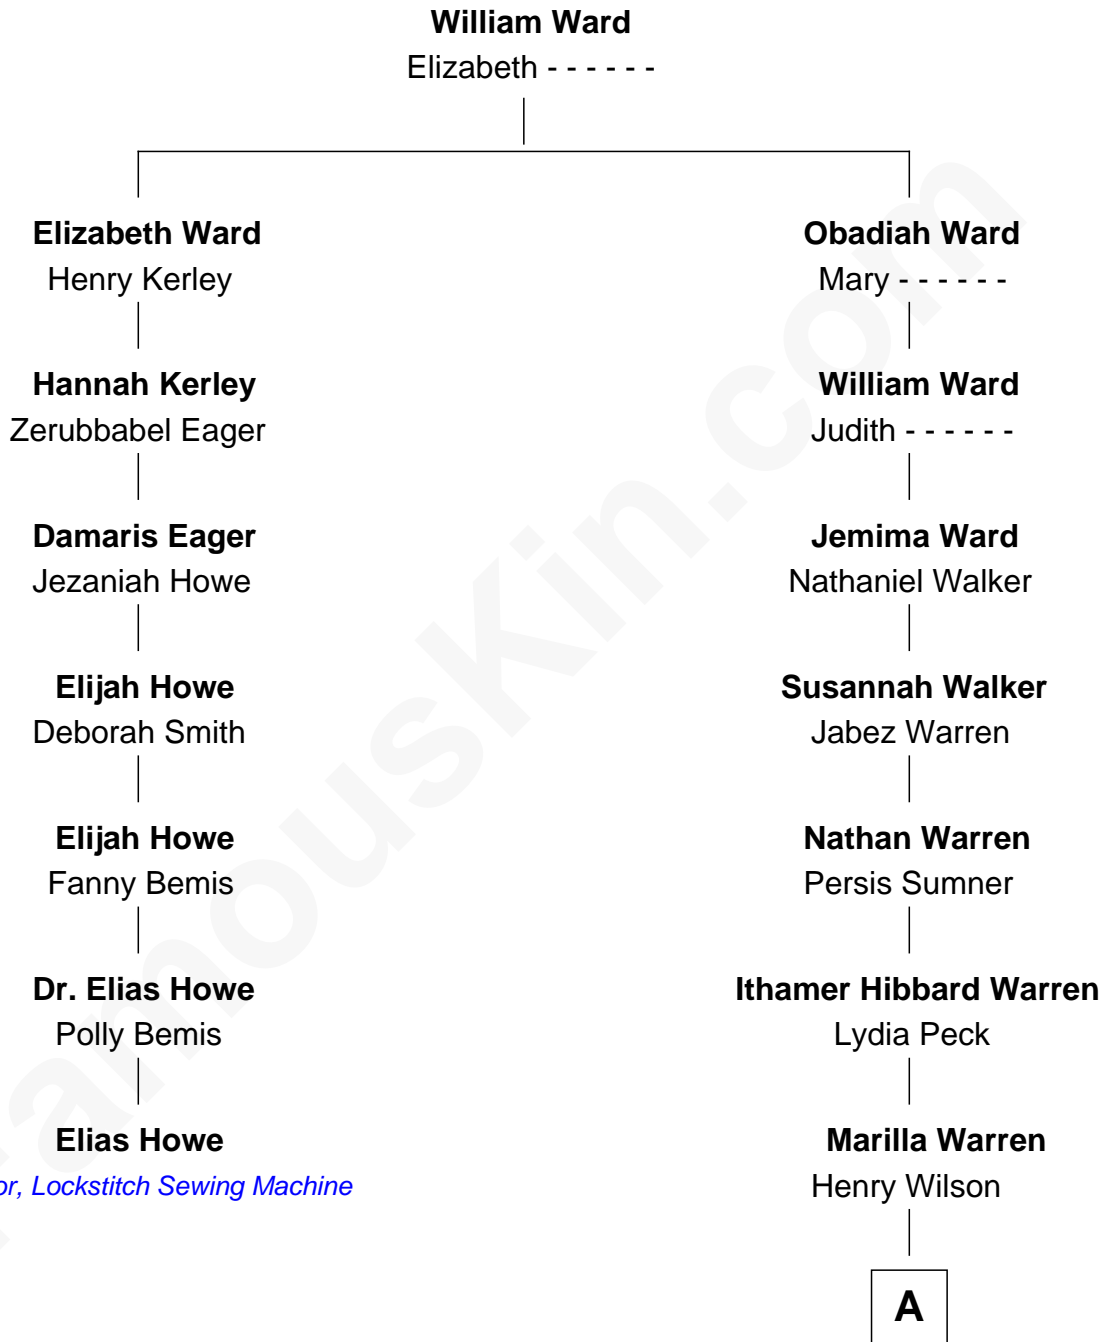

FamousKin.com

Relationship Chart of

Elias Howe

Inventor, Lockstitch Sewing Machine

6th cousin 5 times removed of

Carl Wilson

Co-Founder of The Beach Boys

A

George Washington Wilson

Mary Bailey

William Henry Wilson

Alta Lenora Chitwood

William Coral Wilson

Edith Sophia Sthole

Murray Gage Wilson

Audree Neva Korthof