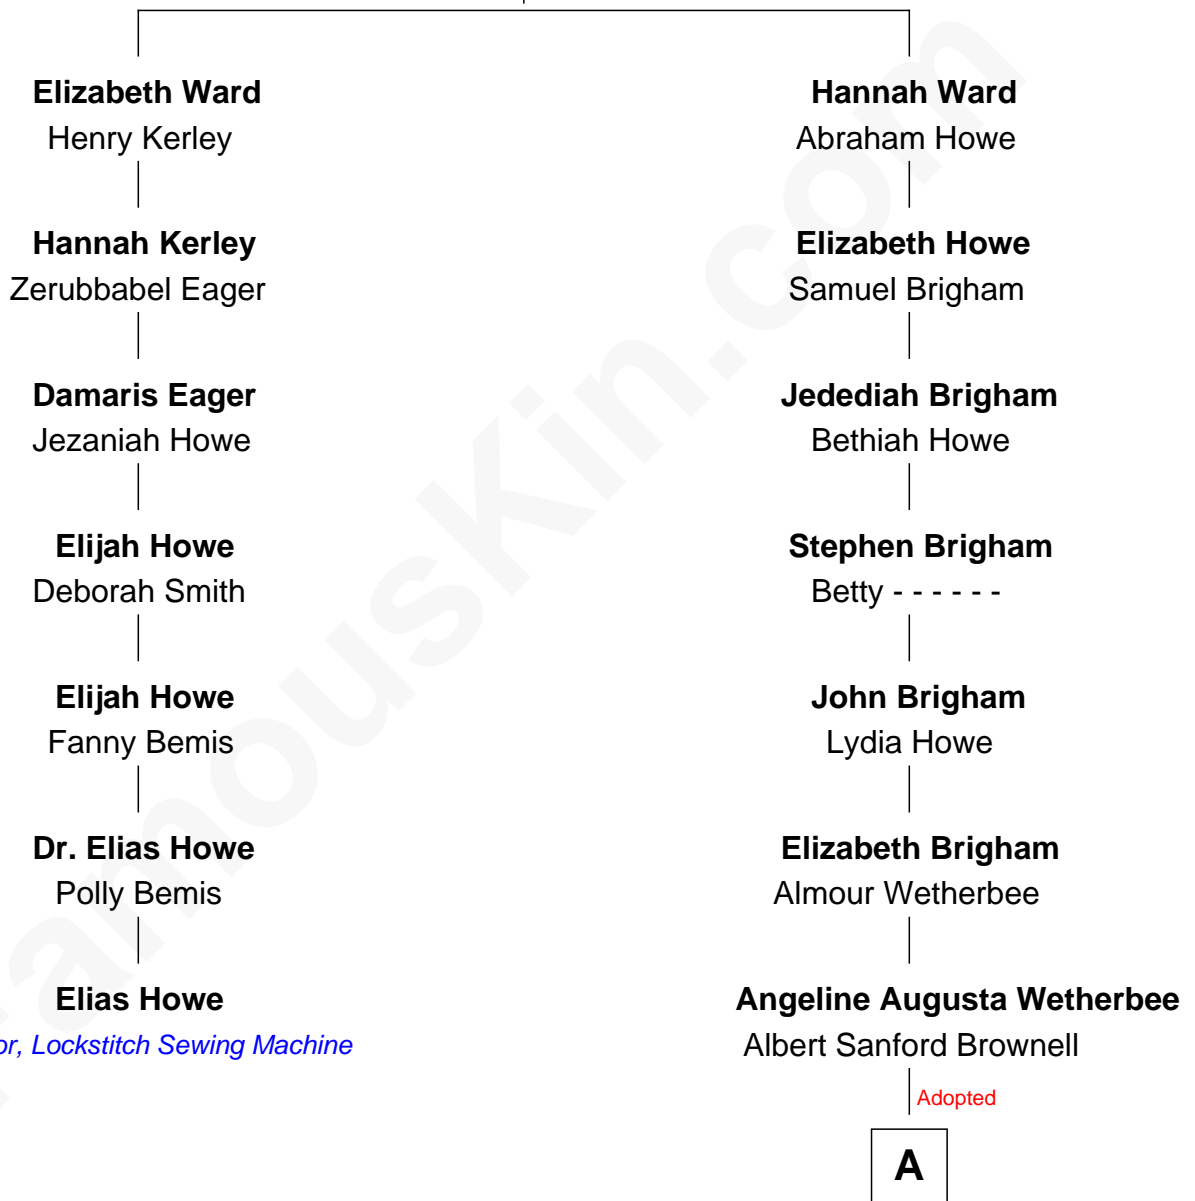

FamousKin.com Relationship Chart of

Elias Howe

Inventor, Lockstitch Sewing Machine

6th cousin 4 times removed of

James Brolin

TV and Movie Actor

William Ward
Elizabeth - - - - -

A

—
Helen Aline Brownell

Ozro Edward Mansur

—
Alan J. Mansur

Gertrude K. Stone

—
Helen Sue Mansur

Henry Hurst Bruderlin

—
James Brolin

TV and Movie Actor

FamousKin.com