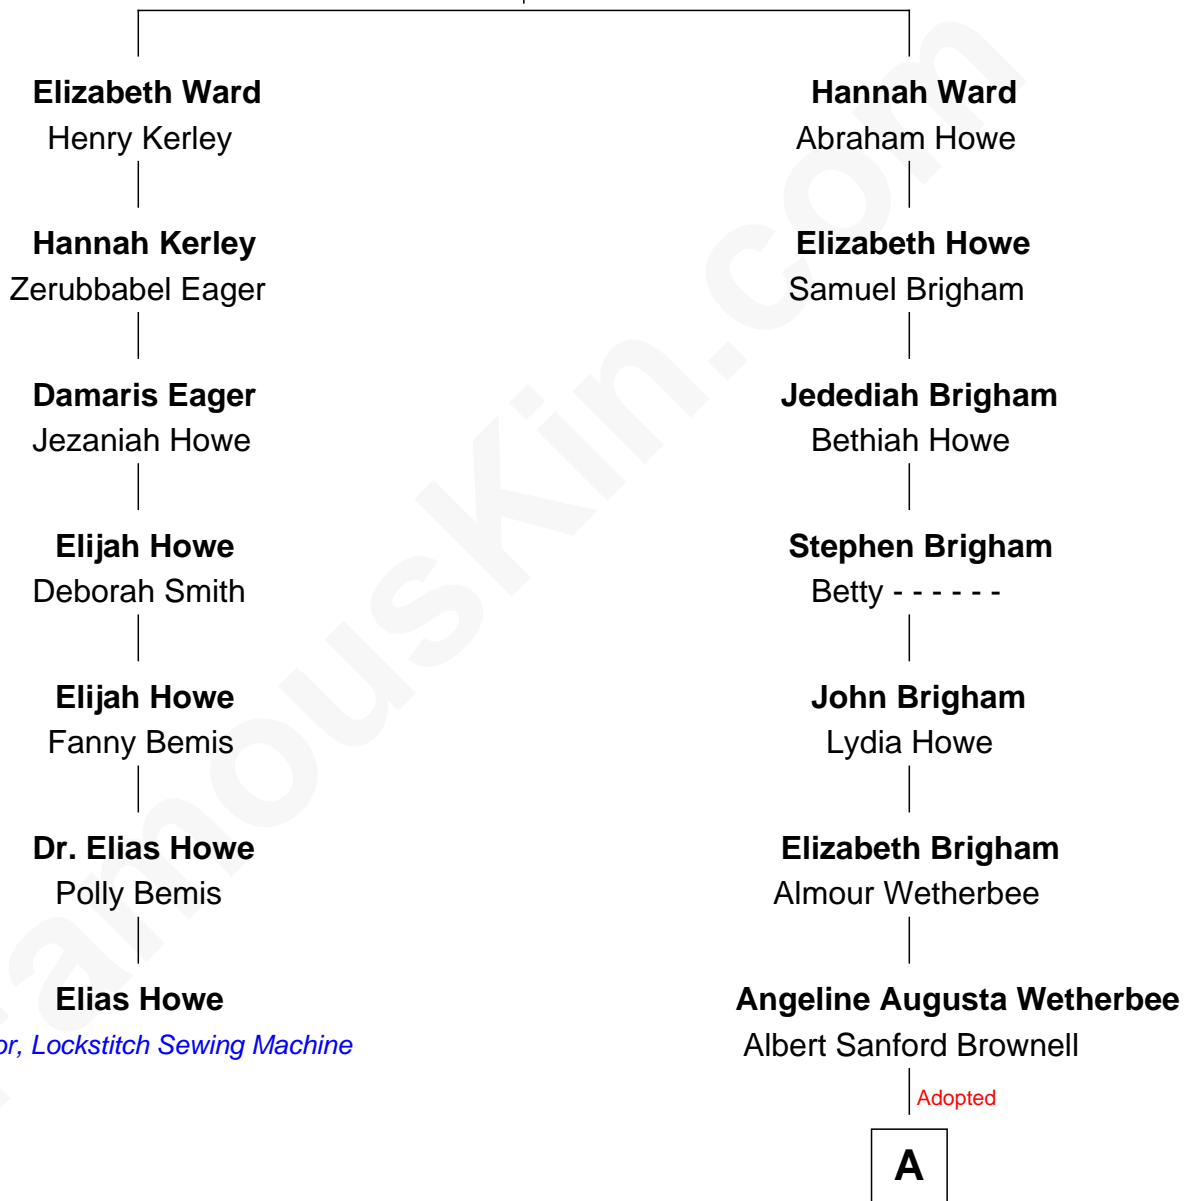

FamousKin.com Relationship Chart of

Elias Howe

Inventor, Lockstitch Sewing Machine

6th cousin 5 times removed of

Josh Brolin

TV and Movie Actor

William Ward
Elizabeth - - - - -

A

—
Helen Aline Brownell

Ozro Edward Mansur

—
Alan J. Mansur

Gertrude K. Stone

—
Helen Sue Mansur

Henry Hurst Bruderlin

—
Craig Kenneth Bruderlin

Jane Cameron Agee