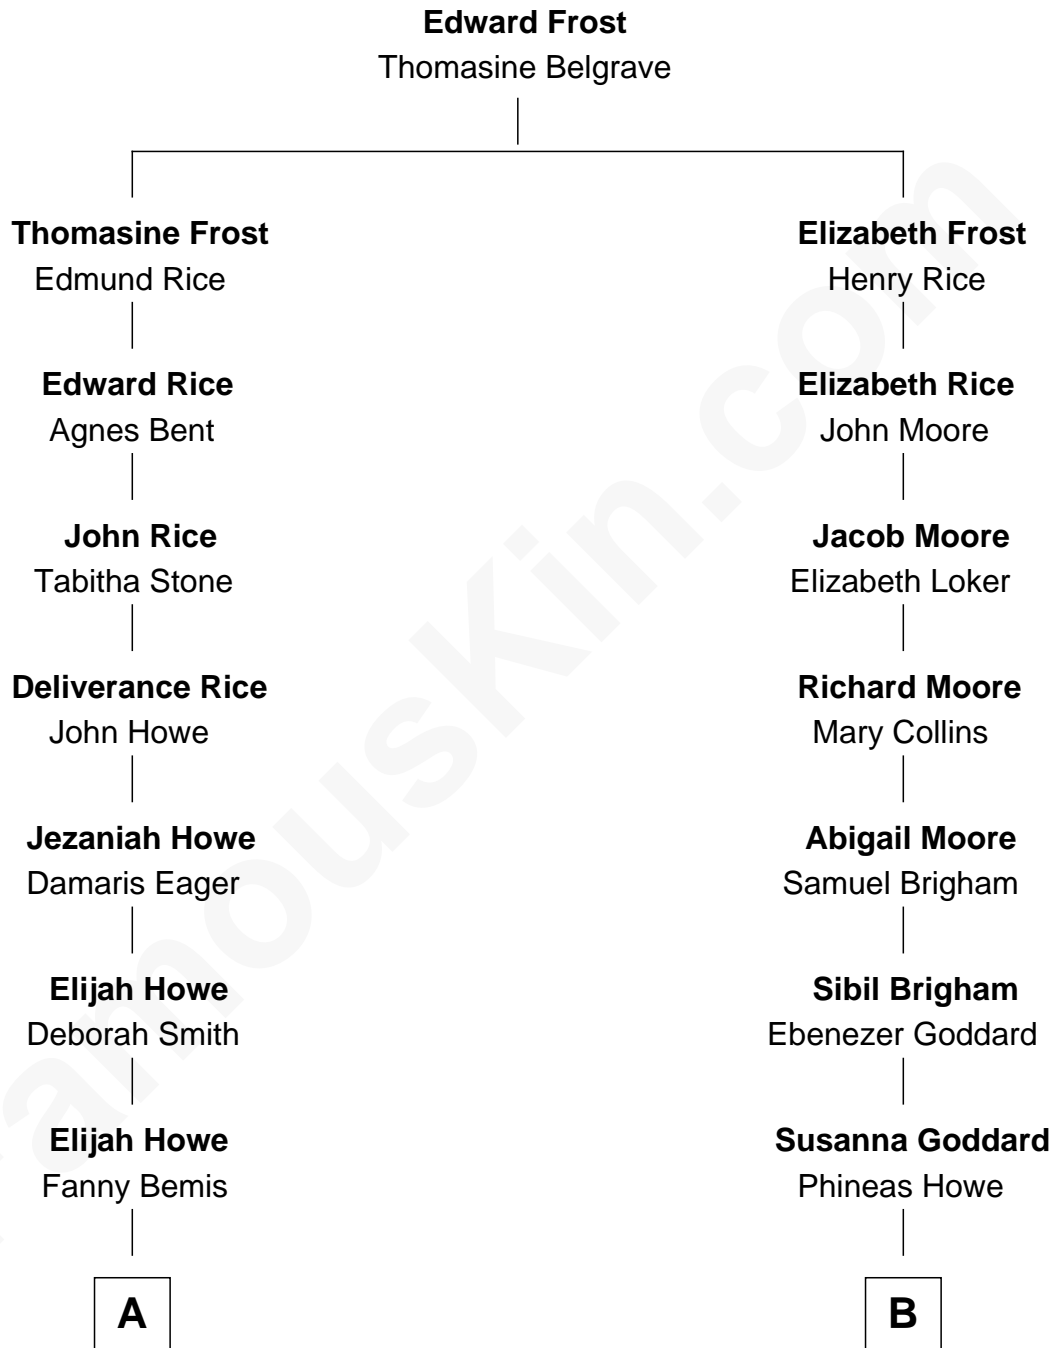

# FamousKin.com Relationship Chart of

**Elias Howe**

*Inventor, Lockstitch Sewing Machine*

8th cousin 5 times removed of

**Steve Young**

*NFL Hall of Fame Quarterback*

**A**

**Dr. Elias Howe**

Polly Bemis

**Elias Howe**

*Inventor, Lockstitch Sewing Machine*

**B**

**Abigail Howe**

John Young

**Joseph Young**

Jane Adeline Bicknell

**Seymour Bicknell Young**

Ann Elizabeth Riter

**Seymour Bicknell Young**

Carlie Louine Clawson

**Scott Richmond Young**

Louise Leonard

**LeGrande L. Young**

Sherry Ann Steed