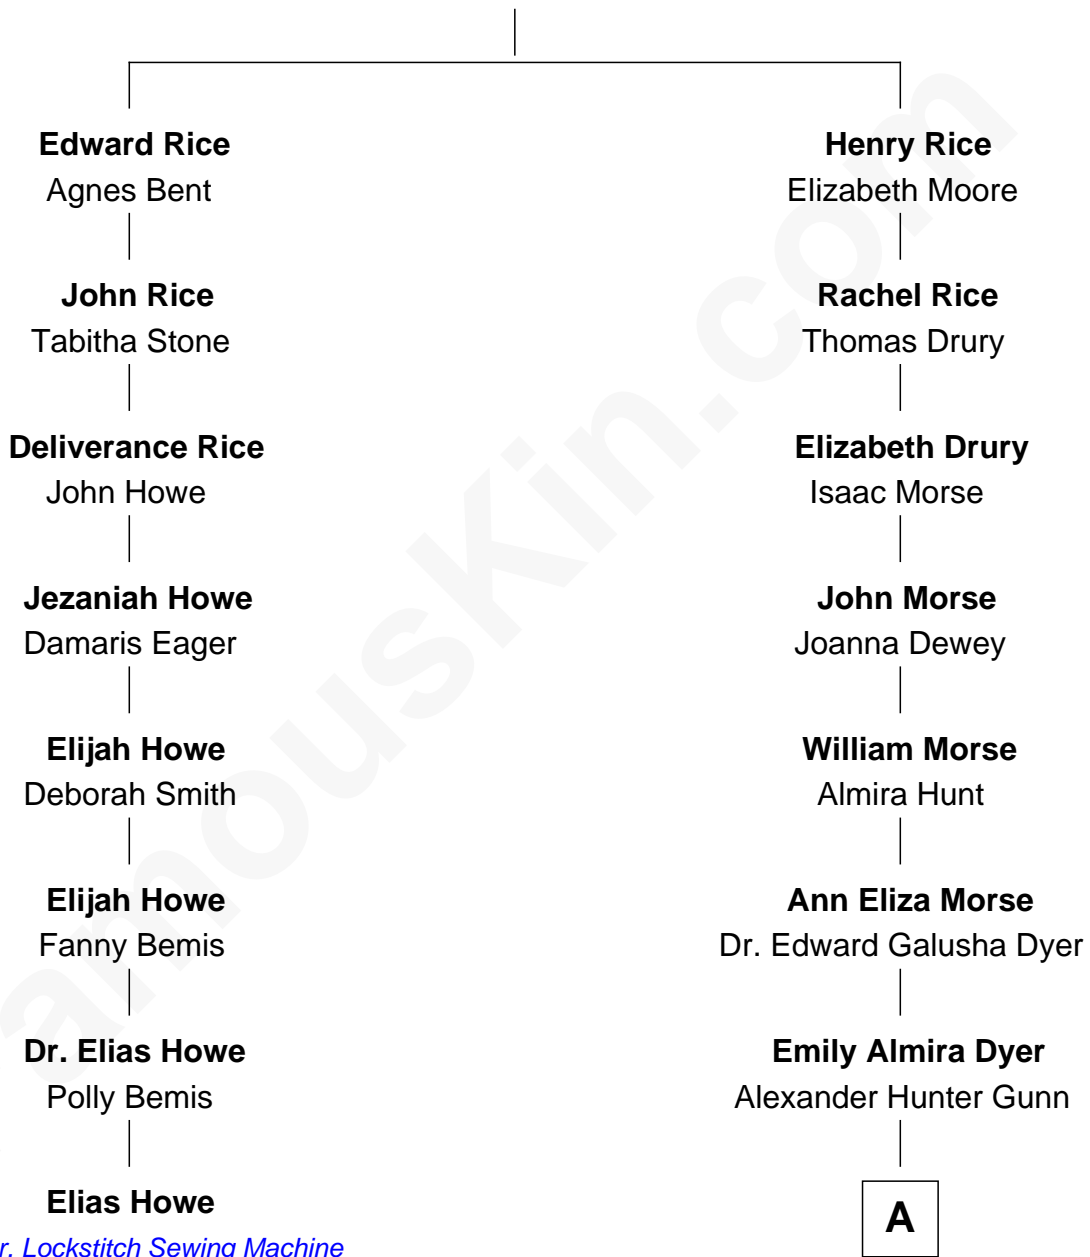

FamousKin.com Relationship Chart of

Elias Howe

Inventor, Lockstitch Sewing Machine

7th cousin 3 times removed of

Andrew Shue

TV Actor

Edmund Rice
Thomasine Frost

A

Alexander Hunter Gunn
Harriet Grace Brewster Willcox

Mary Brewster Gunn
Adoniram Judson Wells

Anne Brewster Wells
James William Shue

Andrew Shue
TV Actor

FamousKin.com