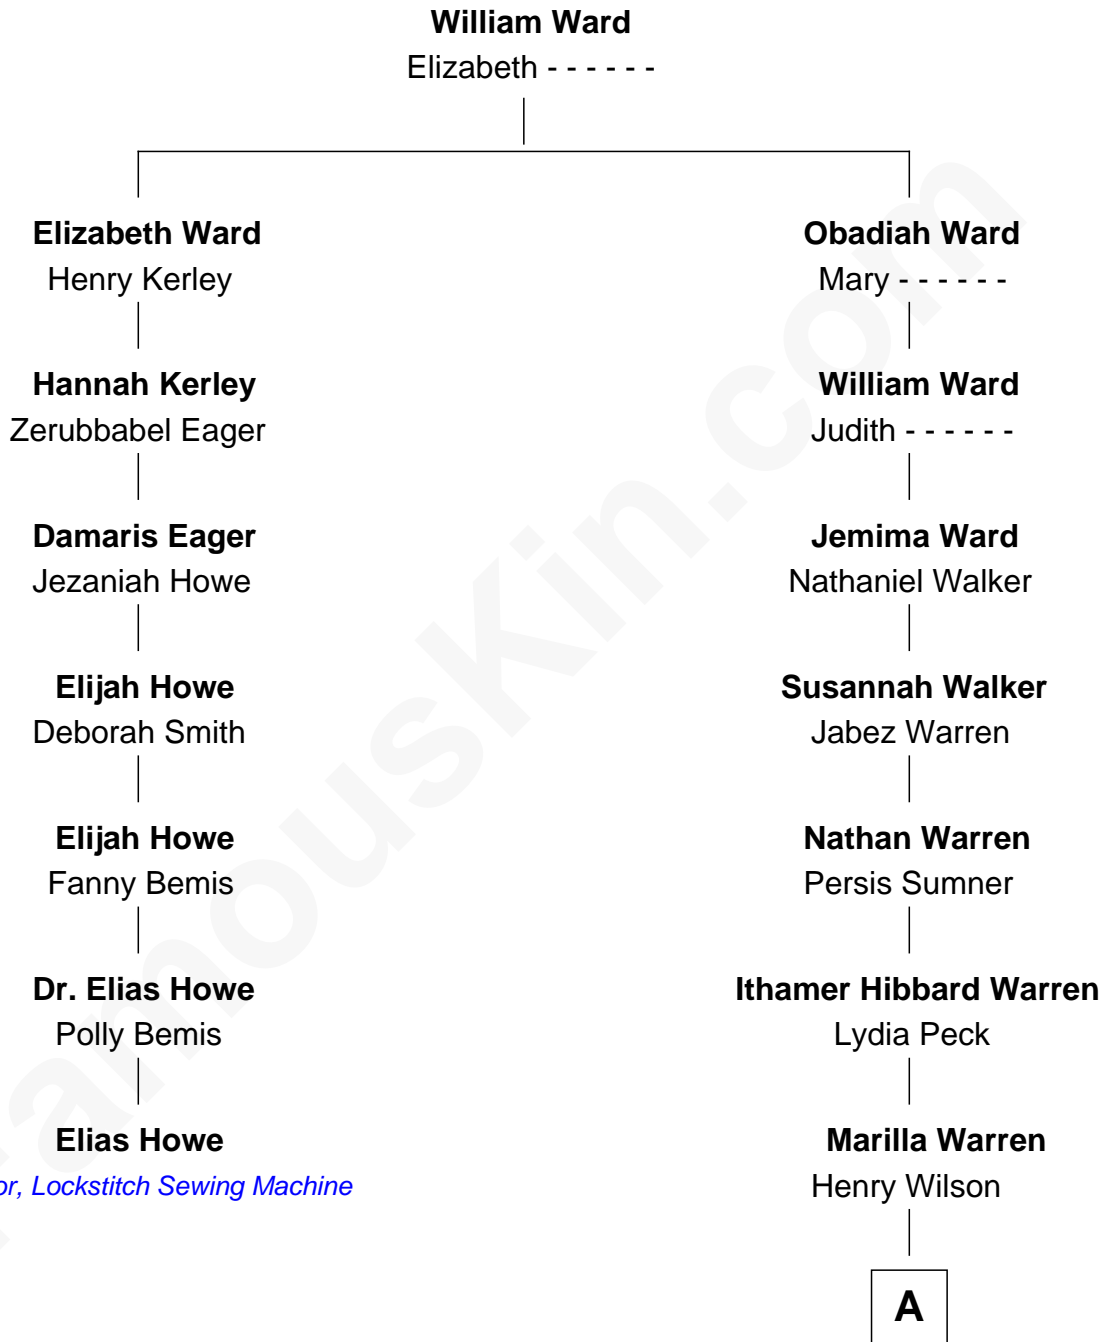

FamousKin.com

Relationship Chart of

Elias Howe

Inventor, Lockstitch Sewing Machine

6th cousin 5 times removed of

Mike Love

Co-Founder of The Beach Boys