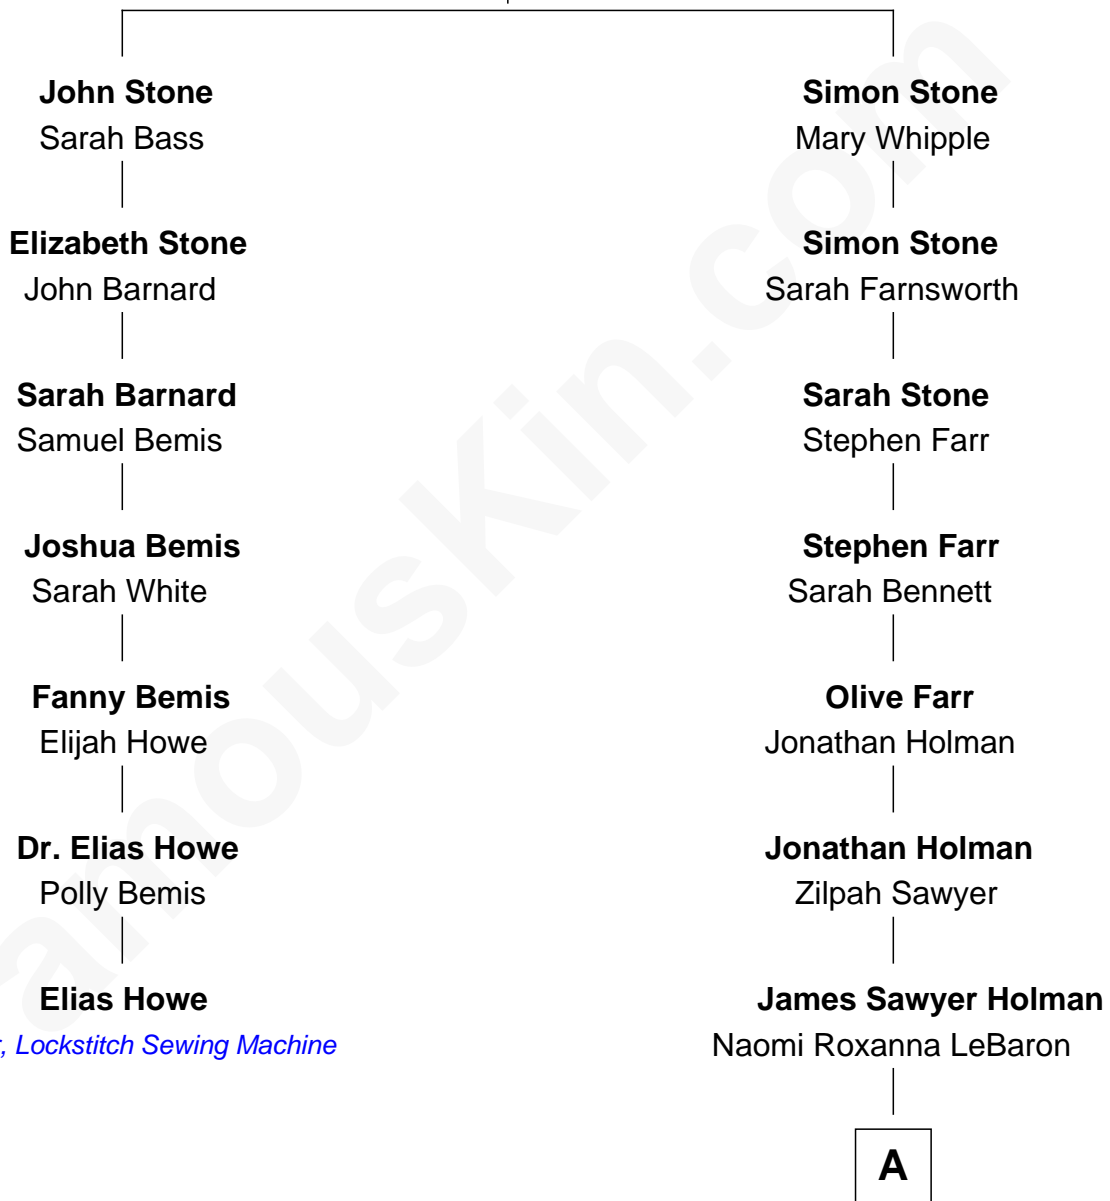

## Relationship Chart of

### Elias Howe

*Inventor, Lockstitch Sewing Machine*

6th cousin 6 times removed of

### Elizabeth Smart

*Founder of Elizabeth Smart Foundation*

**Simon Stone**  
Joane Clark

**A**

**Harriet Naomi Holman**  
Benjamin Franklin Johnson

**Seth Jedidiah Johnson**  
Polly Elizabeth Richmond

**Genevieve Johnson**  
Archibald Newel Pettit