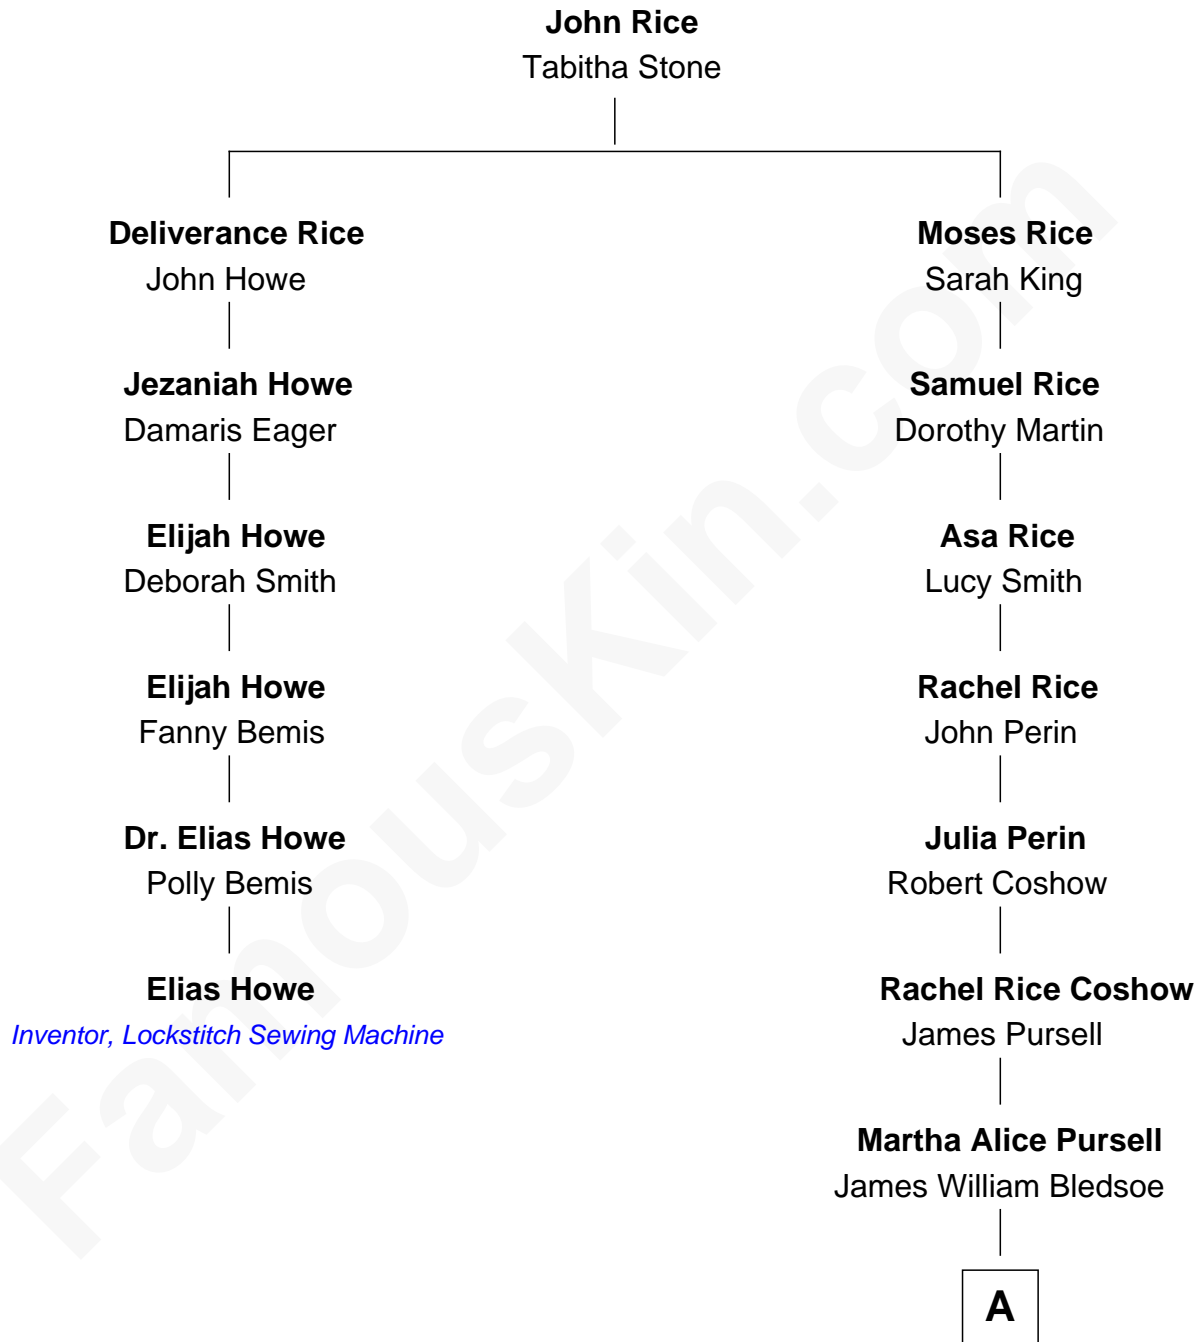

FamousKin.com Relationship Chart of

Elias Howe

Inventor, Lockstitch Sewing Machine

5th cousin 4 times removed of

Tim Robbins

TV and Movie Actor

A

Maynard Tevis Bledsoe
Thelma Cecilia Matthews

Mary Cecelia Bledsoe
Gilbert Lee Robbins

Tim Robbins
TV and Movie Actor

FamousKin.com