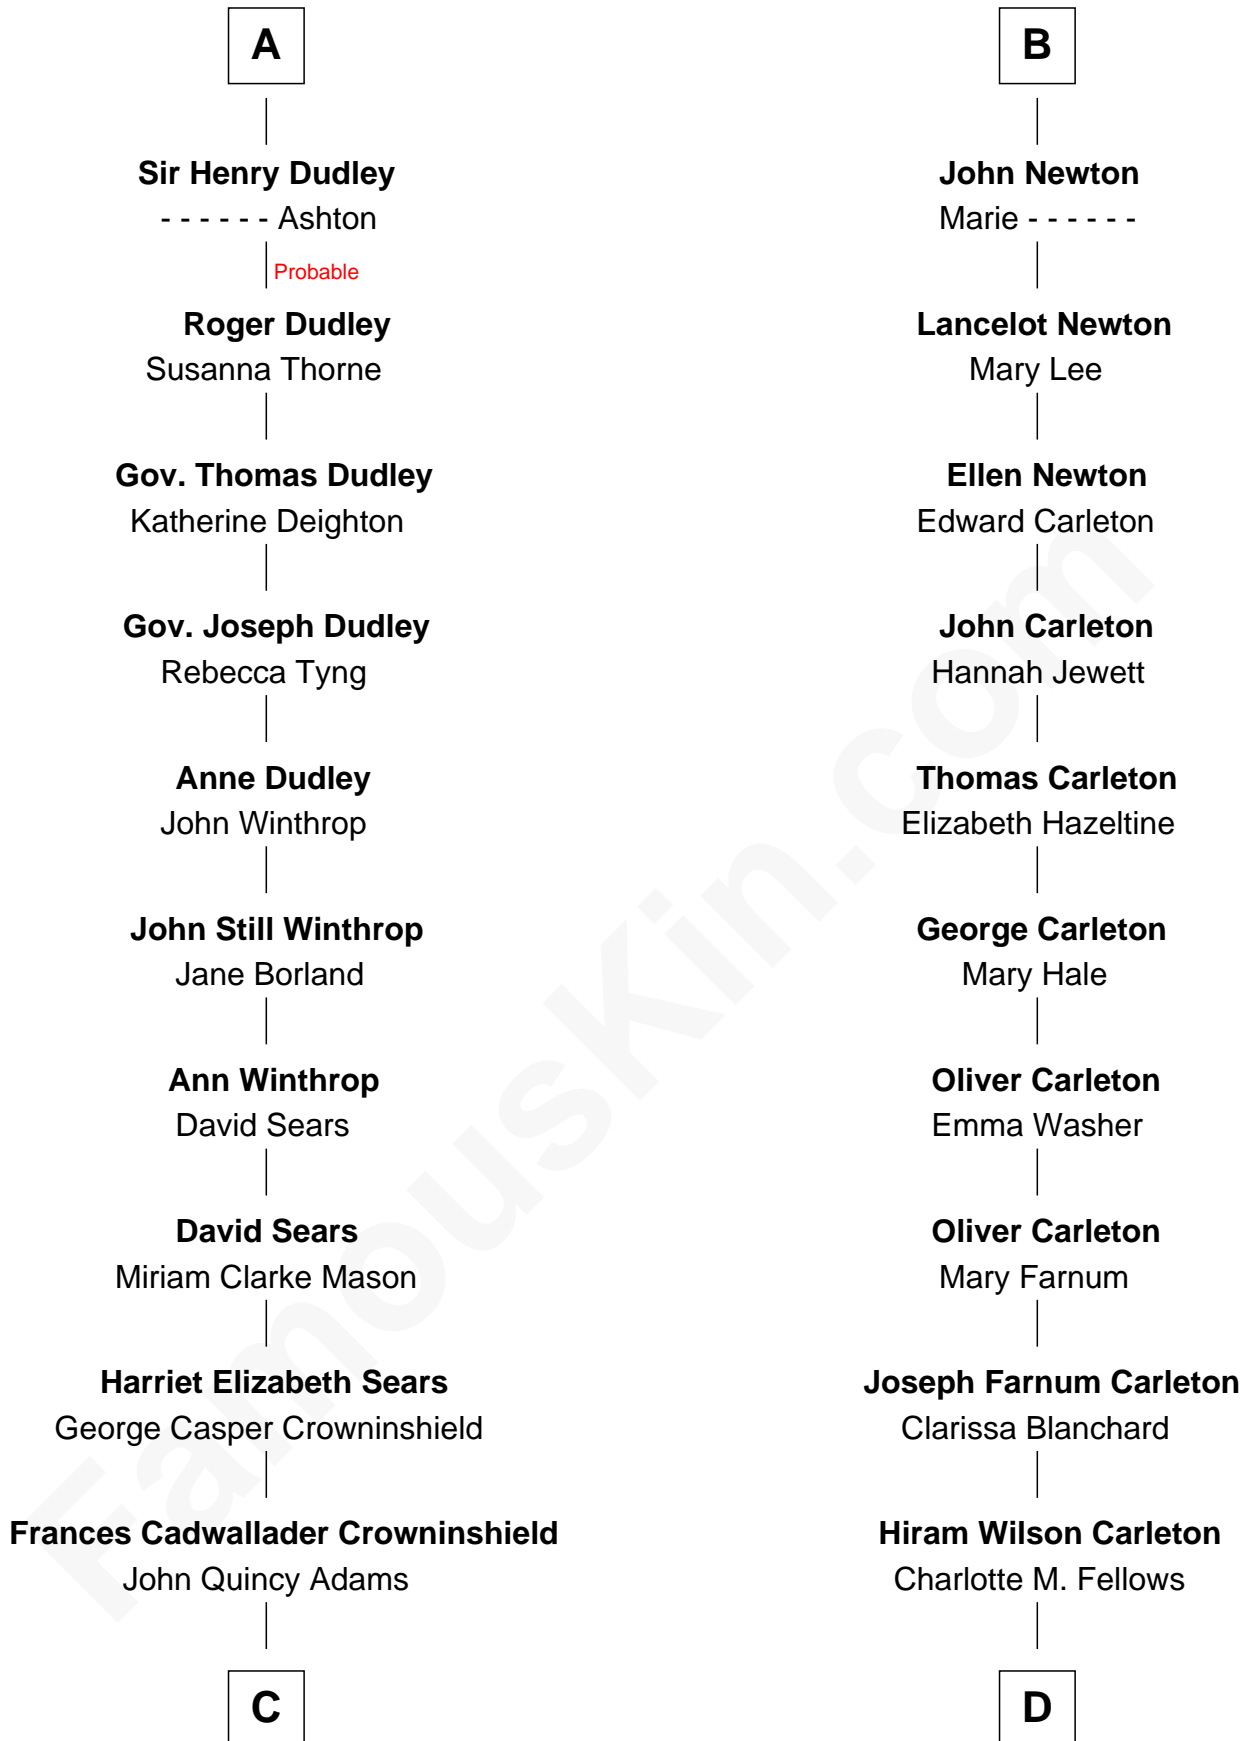

# FamousKin.com Relationship Chart of

**John Adams Morgan**  
1952 Olympic Sailing Gold Medalist

19th cousin 1 time removed of

**Mickey Rourke**  
Movie Actor

**C**

**Charles Francis Adams**

Frances Lovering

**Catherine Frances Lovering Adams**

Henry Sturgis Morgan

**John Adams Morgan**

*Olympic Gold Medalist*

**D**

**Joseph Clinton Carleton**

Maud Alice Fitts

**Hazel May Carleton**

Leonard Ernest Cameron

**Annette Elizabeth Cameron**

Philip Andrew Rourke

**Mickey Rourke**

*Movie Actor*