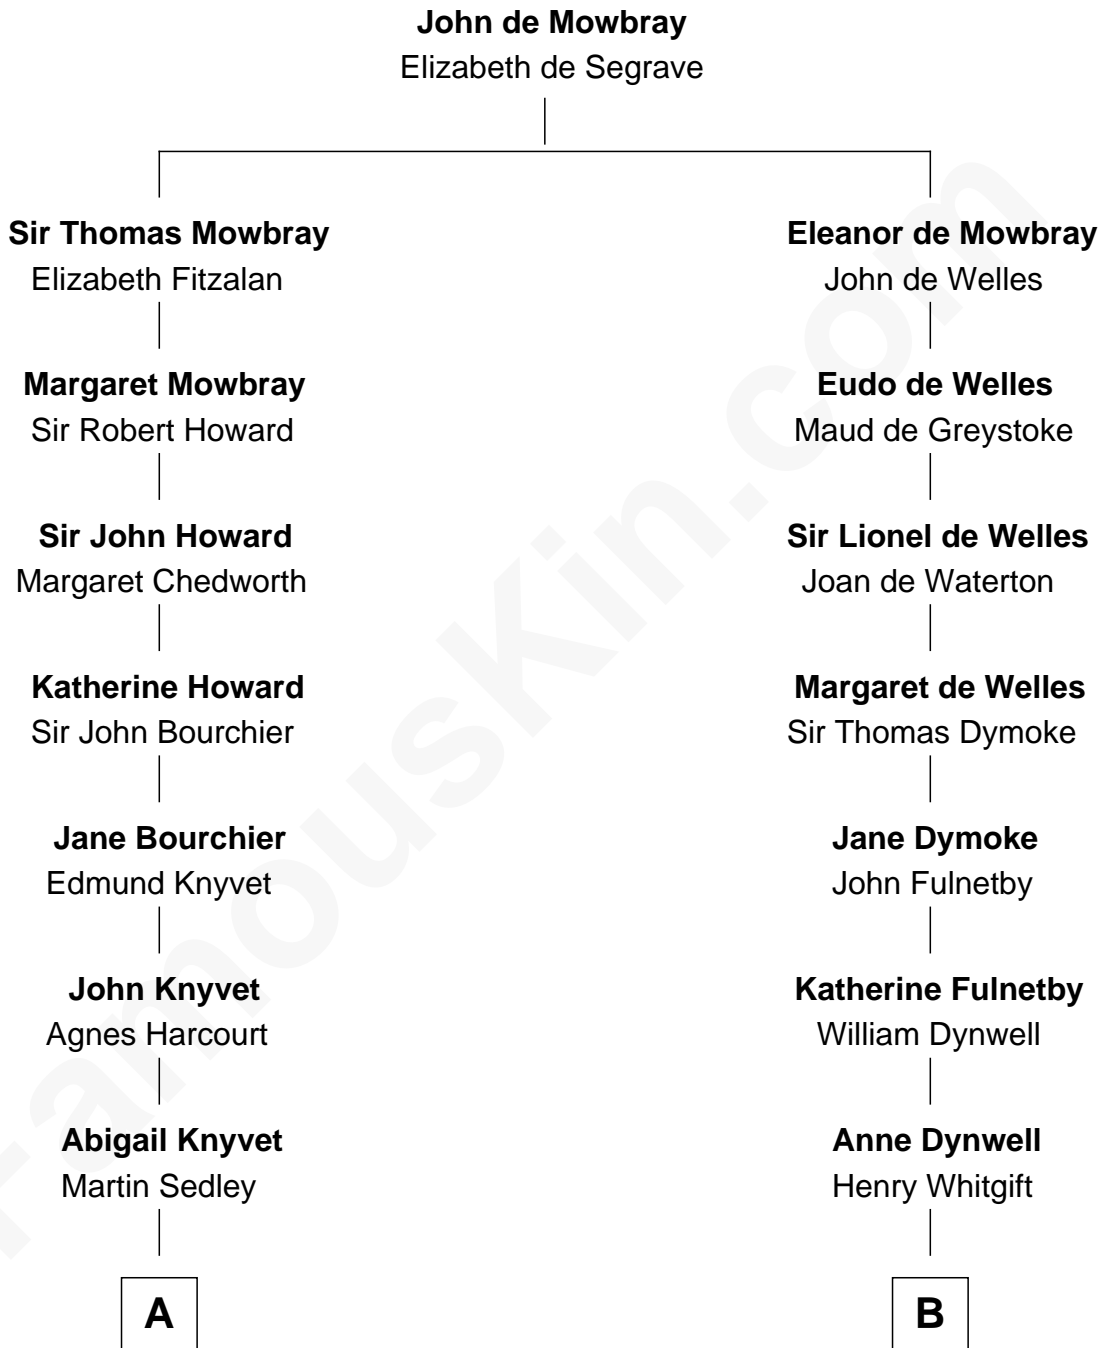

# FamousKin.com Relationship Chart of

**John Adams Morgan**  
1952 Olympic Sailing Gold Medalist

18th cousin 1 time removed of

**Owen Brewster**  
54th Governor of Maine

**C**

**Catherine Frances Lovering Adams**

Henry Sturgis Morgan

**John Adams Morgan**

*Olympic Gold Medalist*

**D**

**Owen W. Bridges**

Lydia A. -----

**Carrie S. Bridges**

William Edmund Brewster

**Owen Brewster**

*54th Governor of Maine*

FamousKin.com