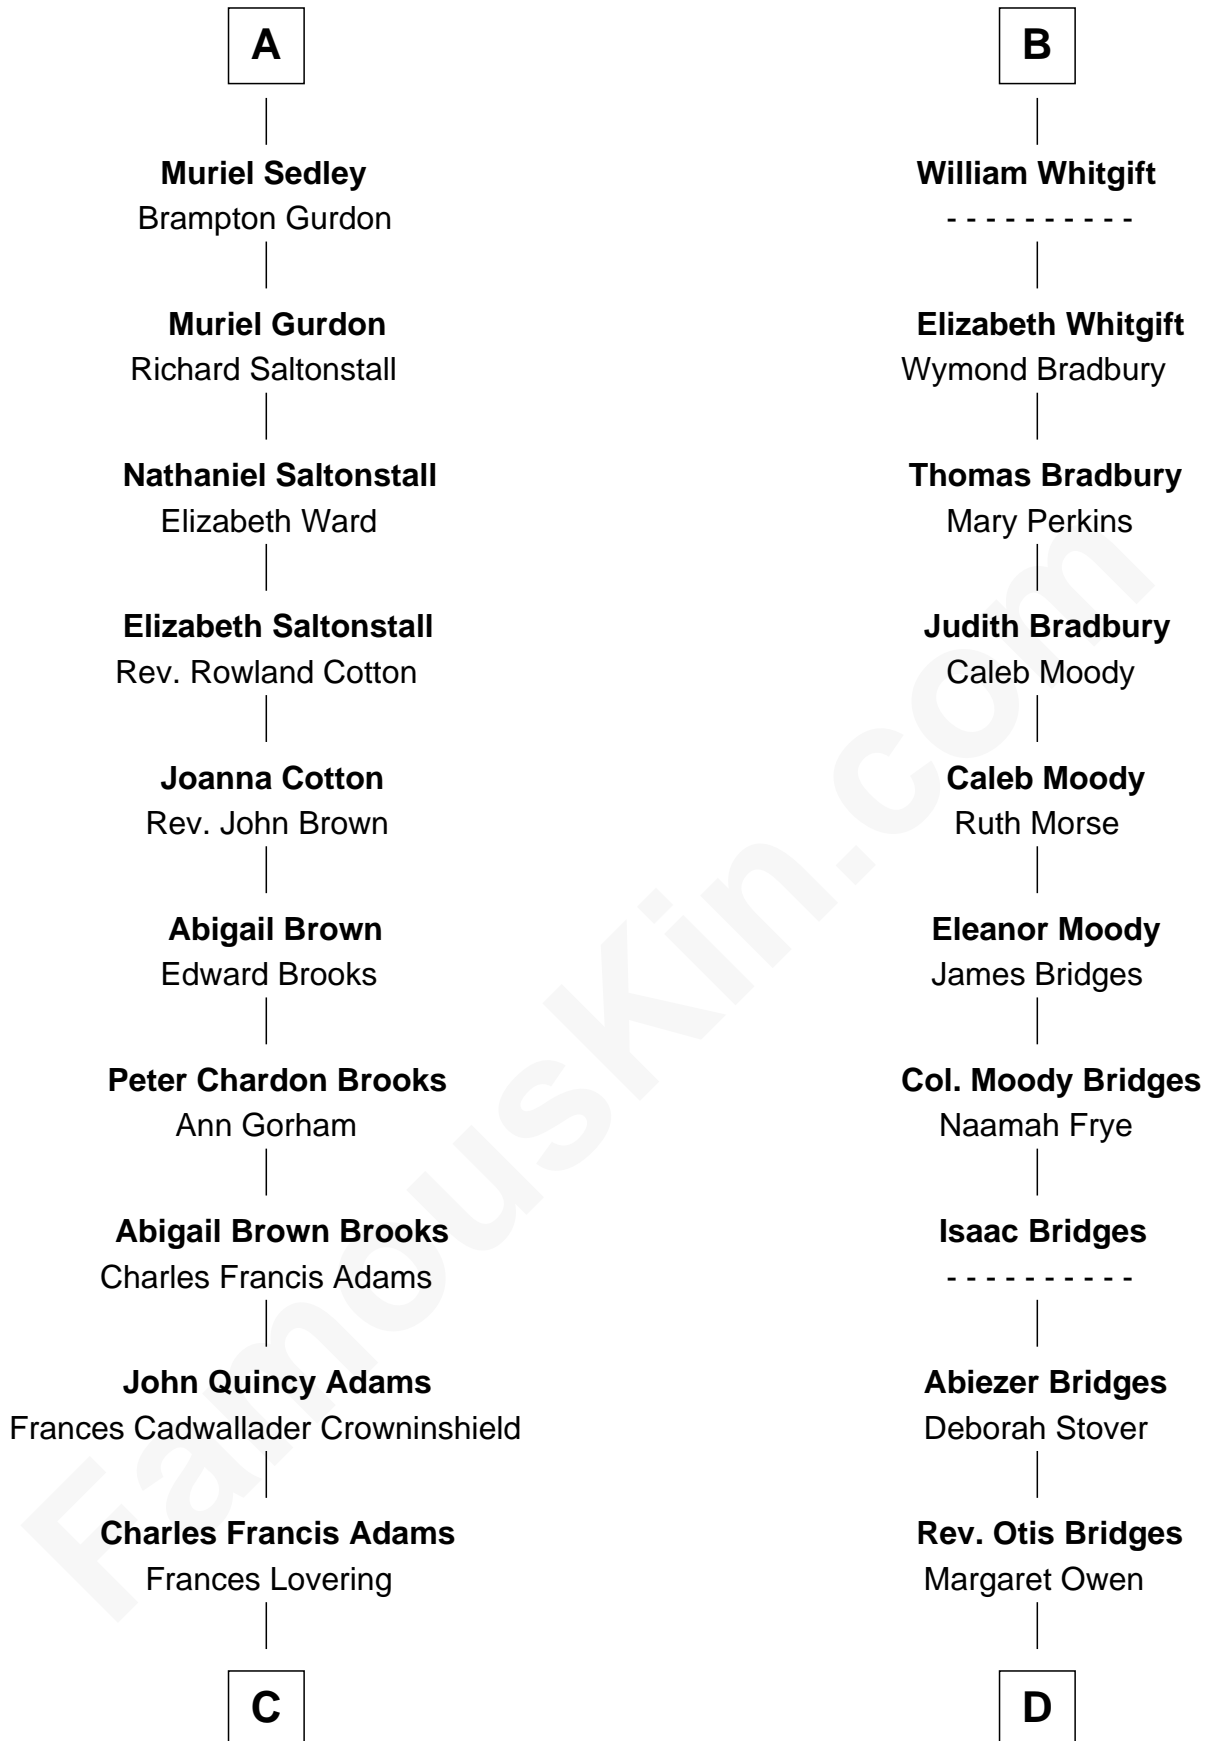

# FamousKin.com Relationship Chart of

**John Adams Morgan**  
1952 Olympic Sailing Gold Medalist

18th cousin 1 time removed of

**Owen Brewster**  
54th Governor of Maine

**C**

**Catherine Frances Lovering Adams**

**Owen Brewster**

*54th Governor of Maine*

FamousKin.com