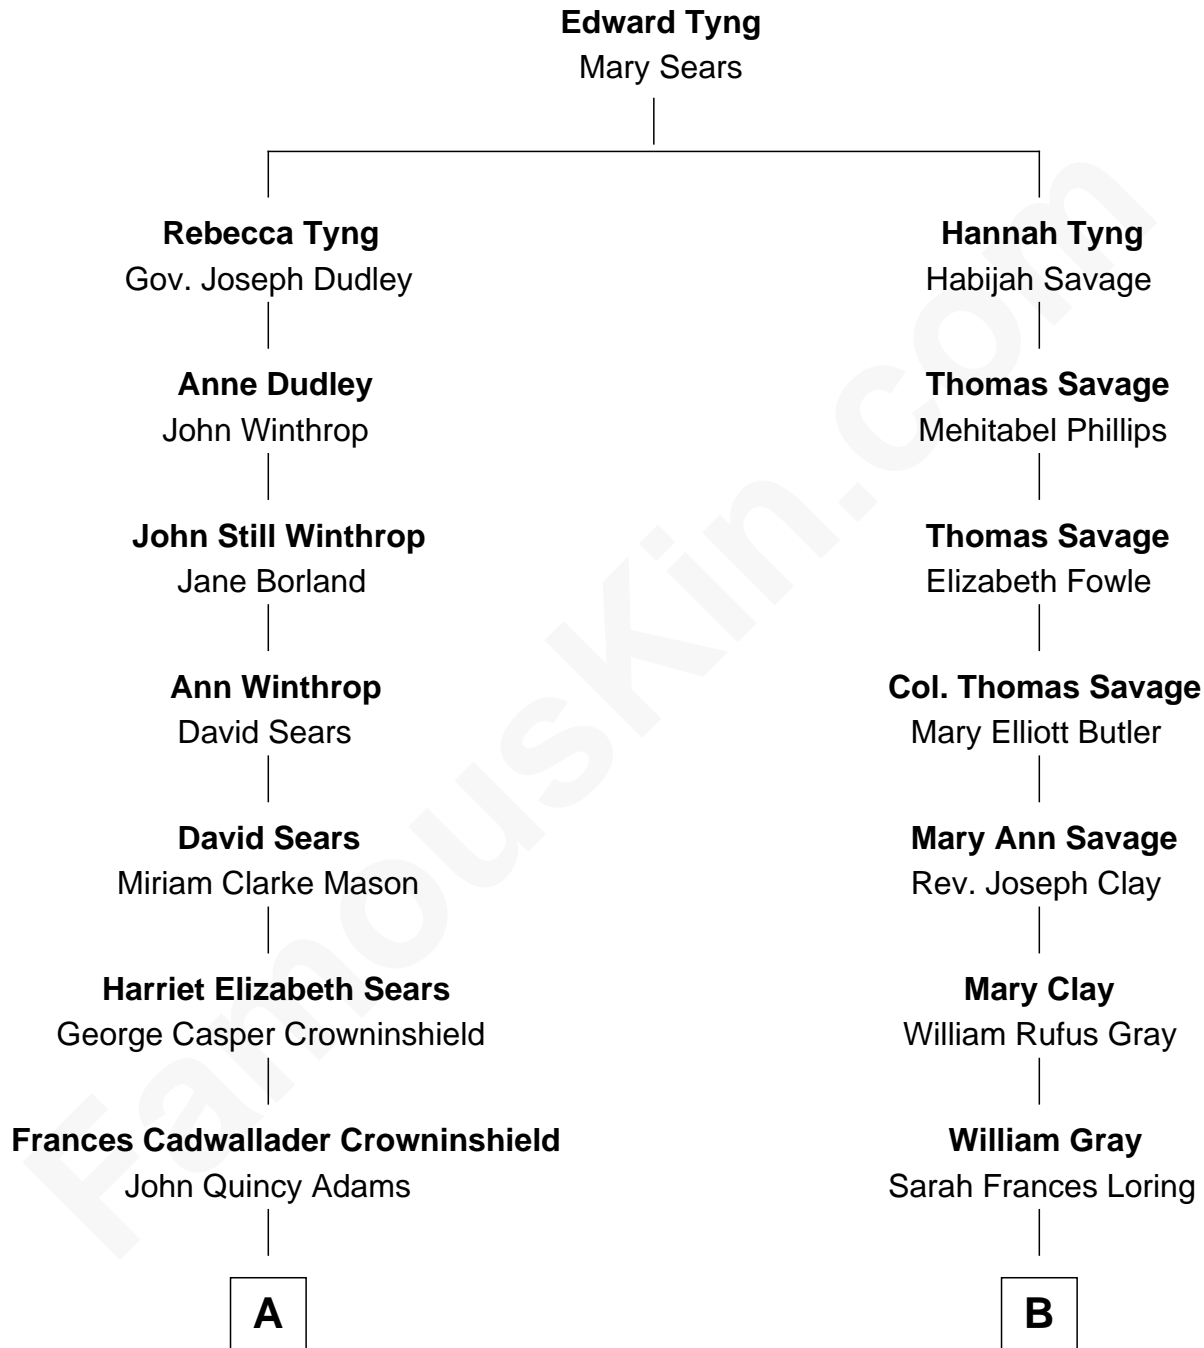

# FamousKin.com Relationship Chart of

**John Adams Morgan**  
1952 Olympic Sailing Gold Medalist

9th cousin 1 time removed of

**Story Musgrave**  
NASA Astronaut

**A**

**Charles Francis Adams**

Frances Lovering

**Catherine Frances Lovering Adams**

Henry Sturgis Morgan

**John Adams Morgan**

*Olympic Gold Medalist*

**B**

**Edward Gray**

Elizabeth Gray Story

**Marguerite Gray**

John Butler Swann

**Marguerite Swann**

Percy Musgrave

**Story Musgrave**

*NASA Astronaut*

FamousKin.com