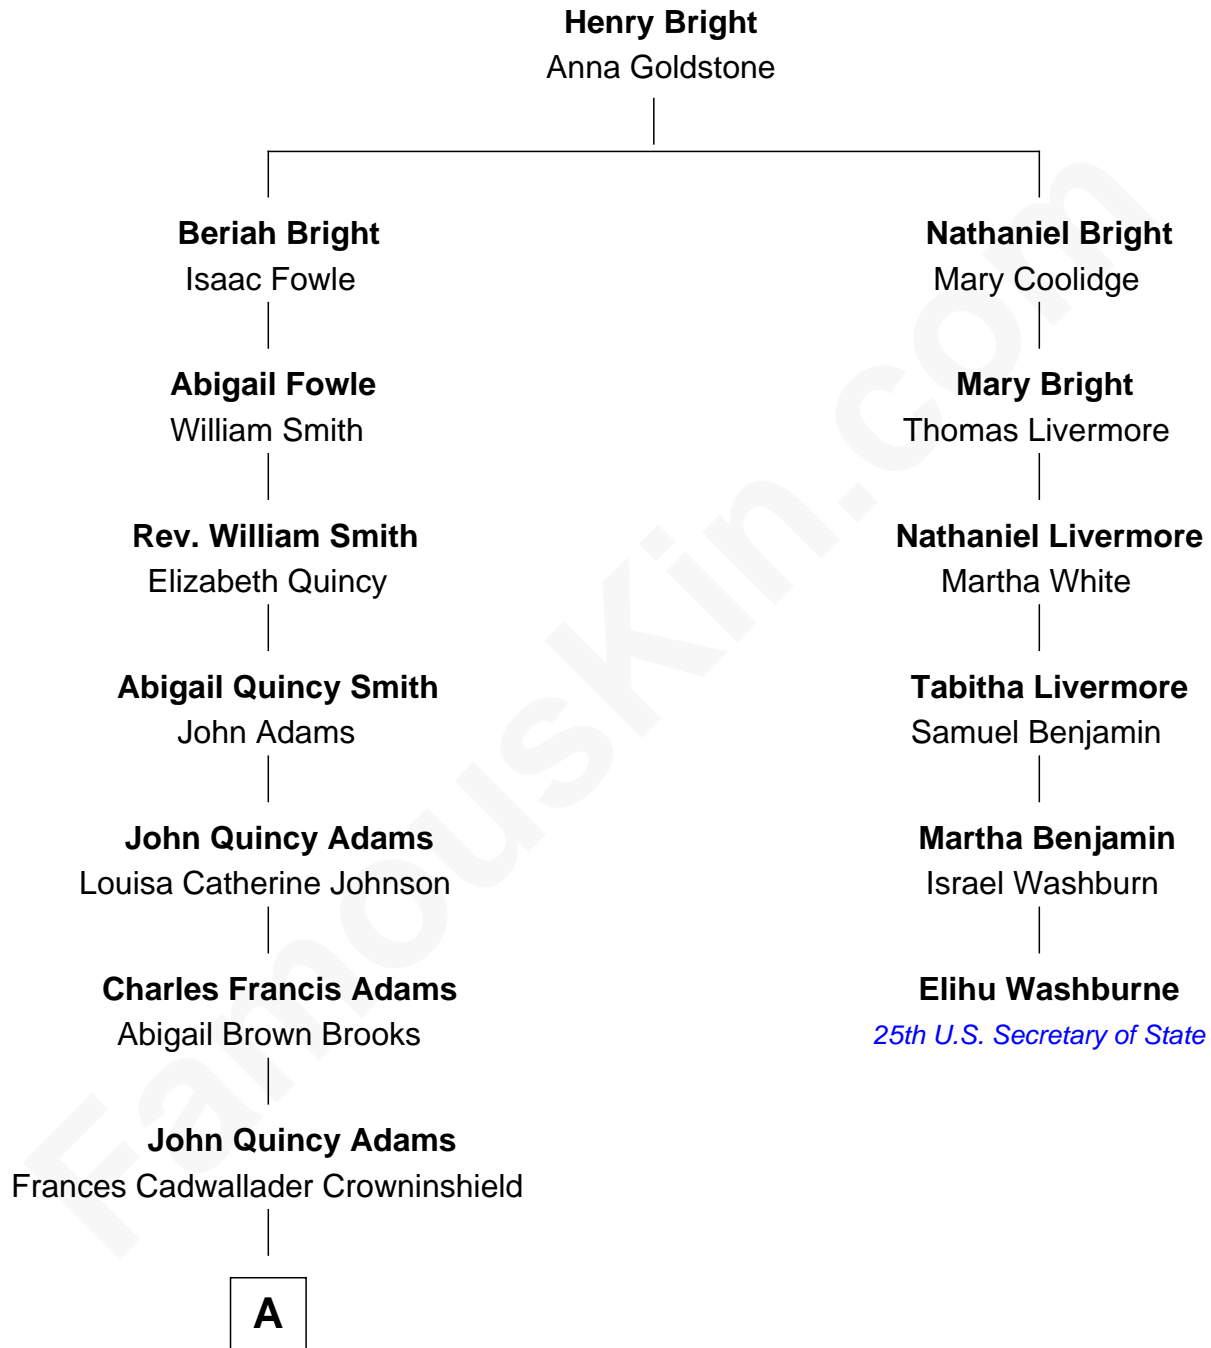

FamousKin.com Relationship Chart of

John Adams Morgan
1952 Olympic Sailing Gold Medalist

5th cousin 4 times removed of

Elihu Washburne
25th U.S. Secretary of State

A

—
Charles Francis Adams

Frances Lovering

—
Catherine Frances Lovering Adams

Henry Sturgis Morgan

—
John Adams Morgan

Olympic Gold Medalist

FamousKin.com