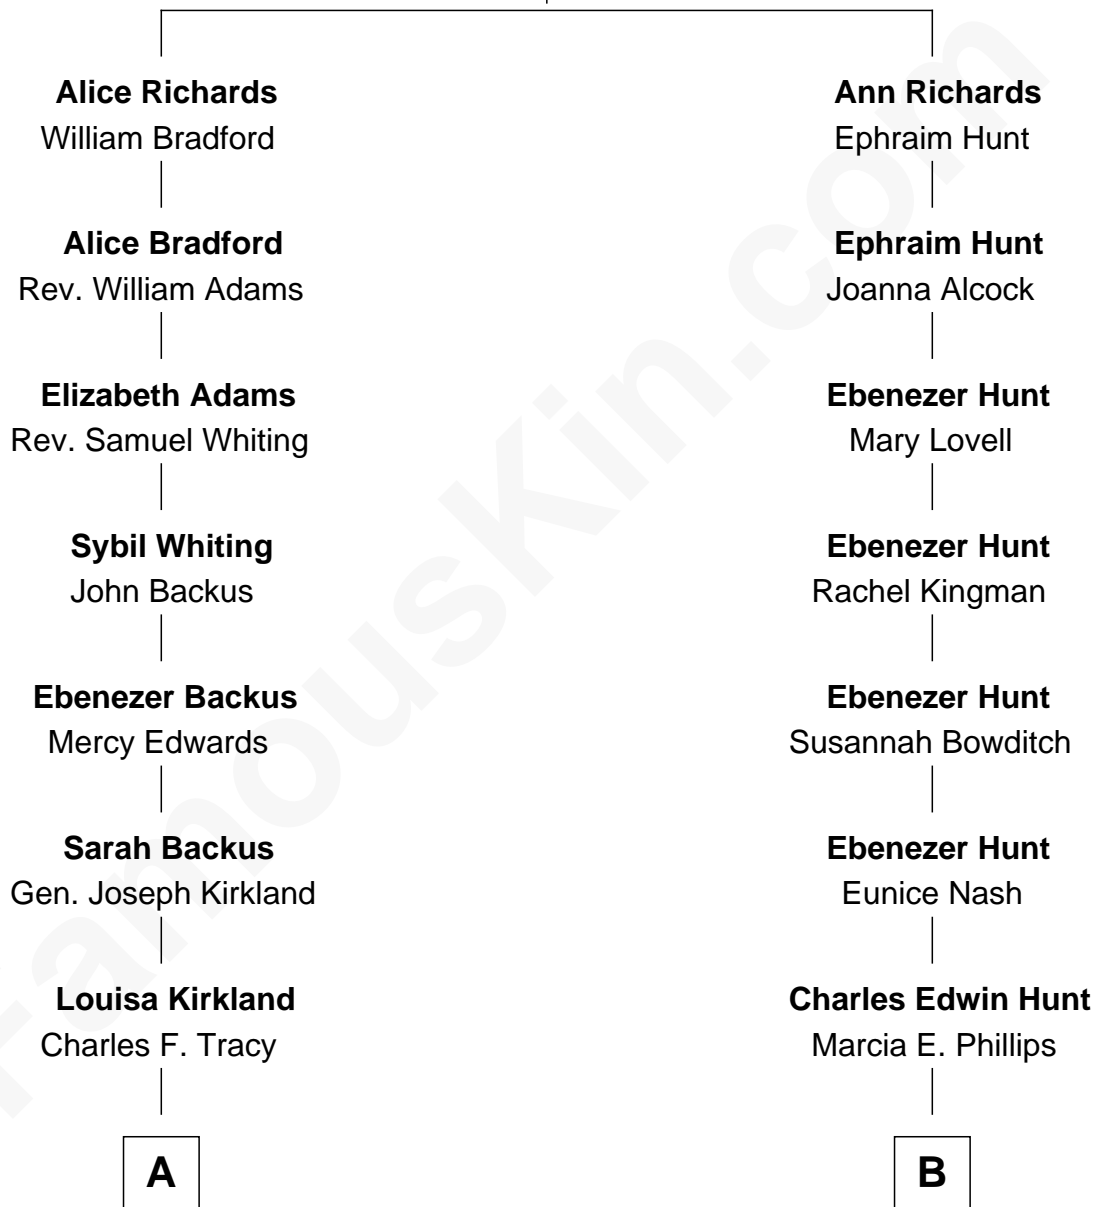

FamousKin.com

Relationship Chart of

John Adams Morgan

1952 Olympic Sailing Gold Medalist

10th cousin of

Linda Hunt
TV and Movie Actress

Thomas Richards
Welthian - - - - -

A

Frances Louisa Tracy

John Pierpont Morgan

John Pierpont Morgan

Jane Norton Grew

Henry Sturgis Morgan

Catherine Frances Lovering Adams

John Adams Morgan

Olympic Gold Medalist