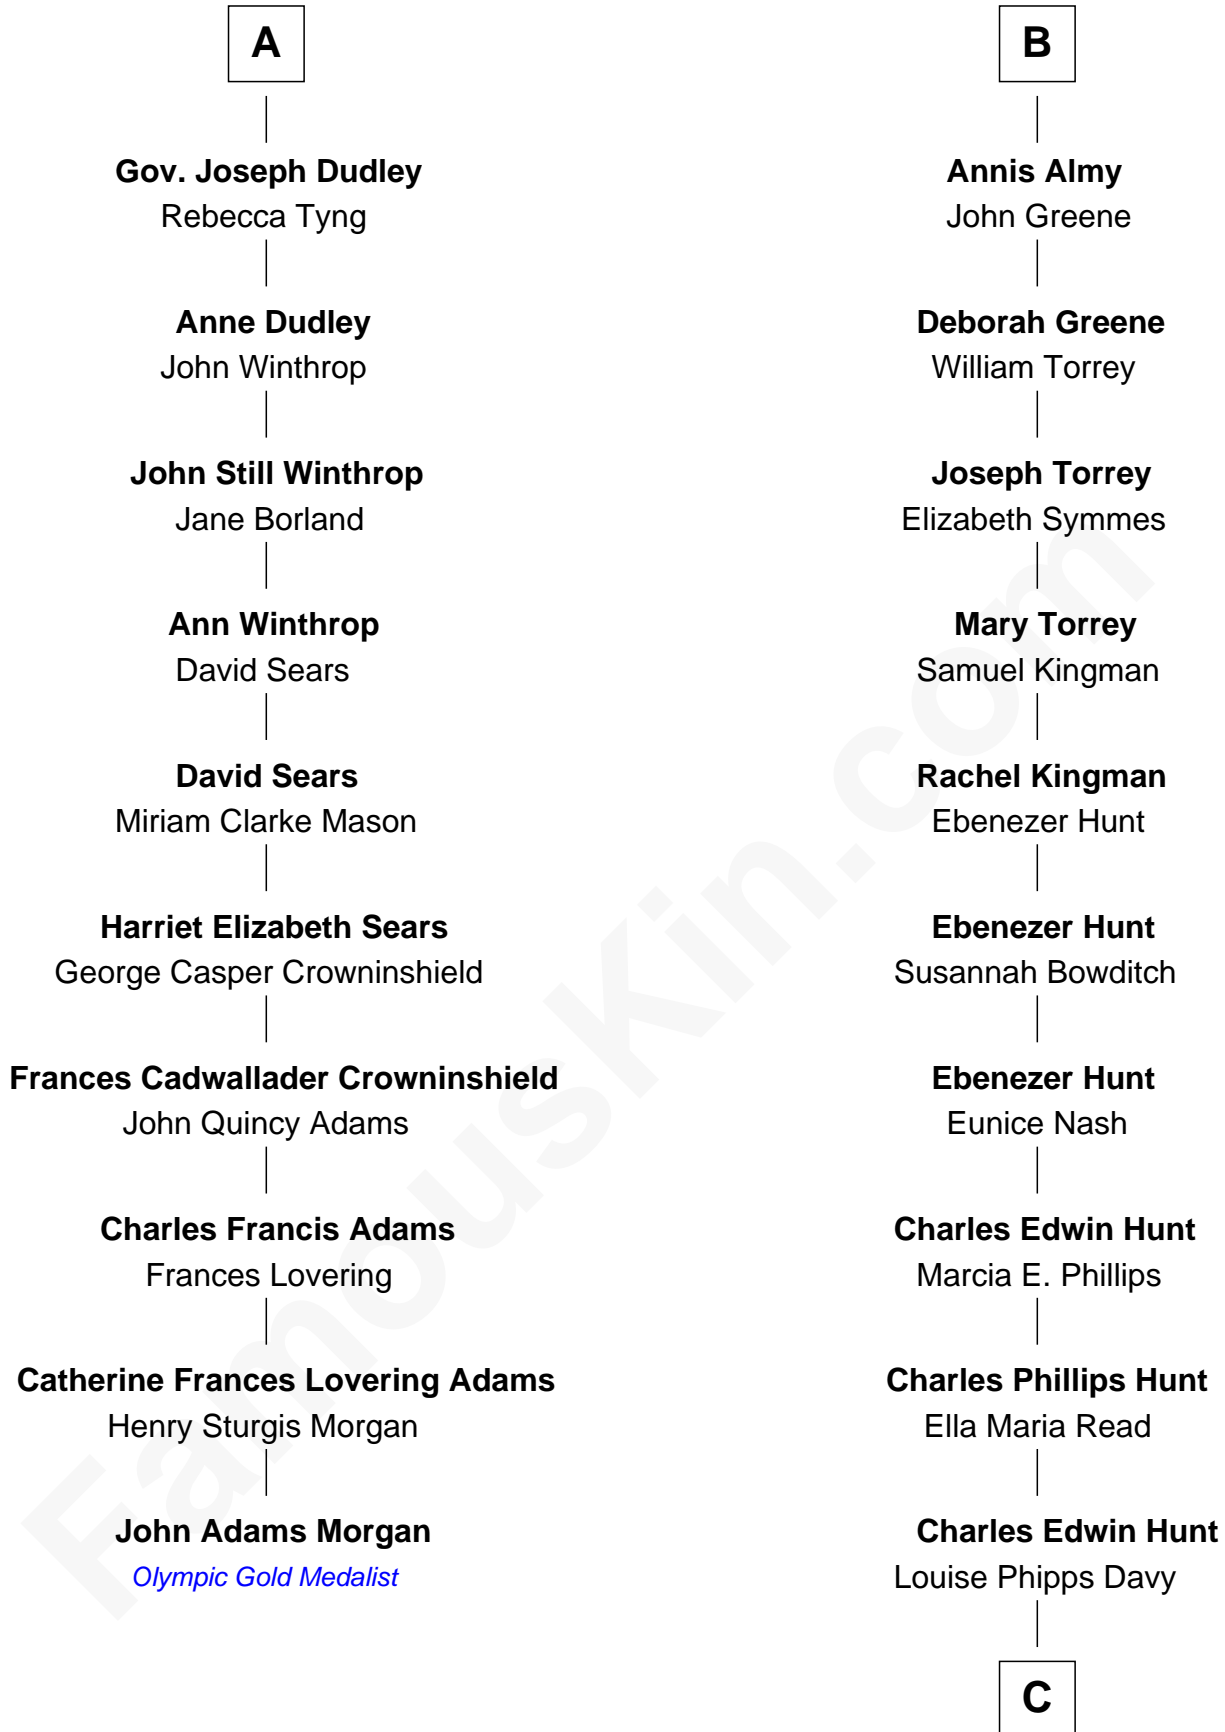

FamousKin.com
Relationship Chart of
John Adams Morgan
1952 Olympic Sailing Gold Medalist
16th cousin 2 times removed of

Linda Hunt
TV and Movie Actress

C

Raymond Davy Hunt

Elsie R. Doying

Linda Hunt

TV and Movie Actress

FamousKin.com