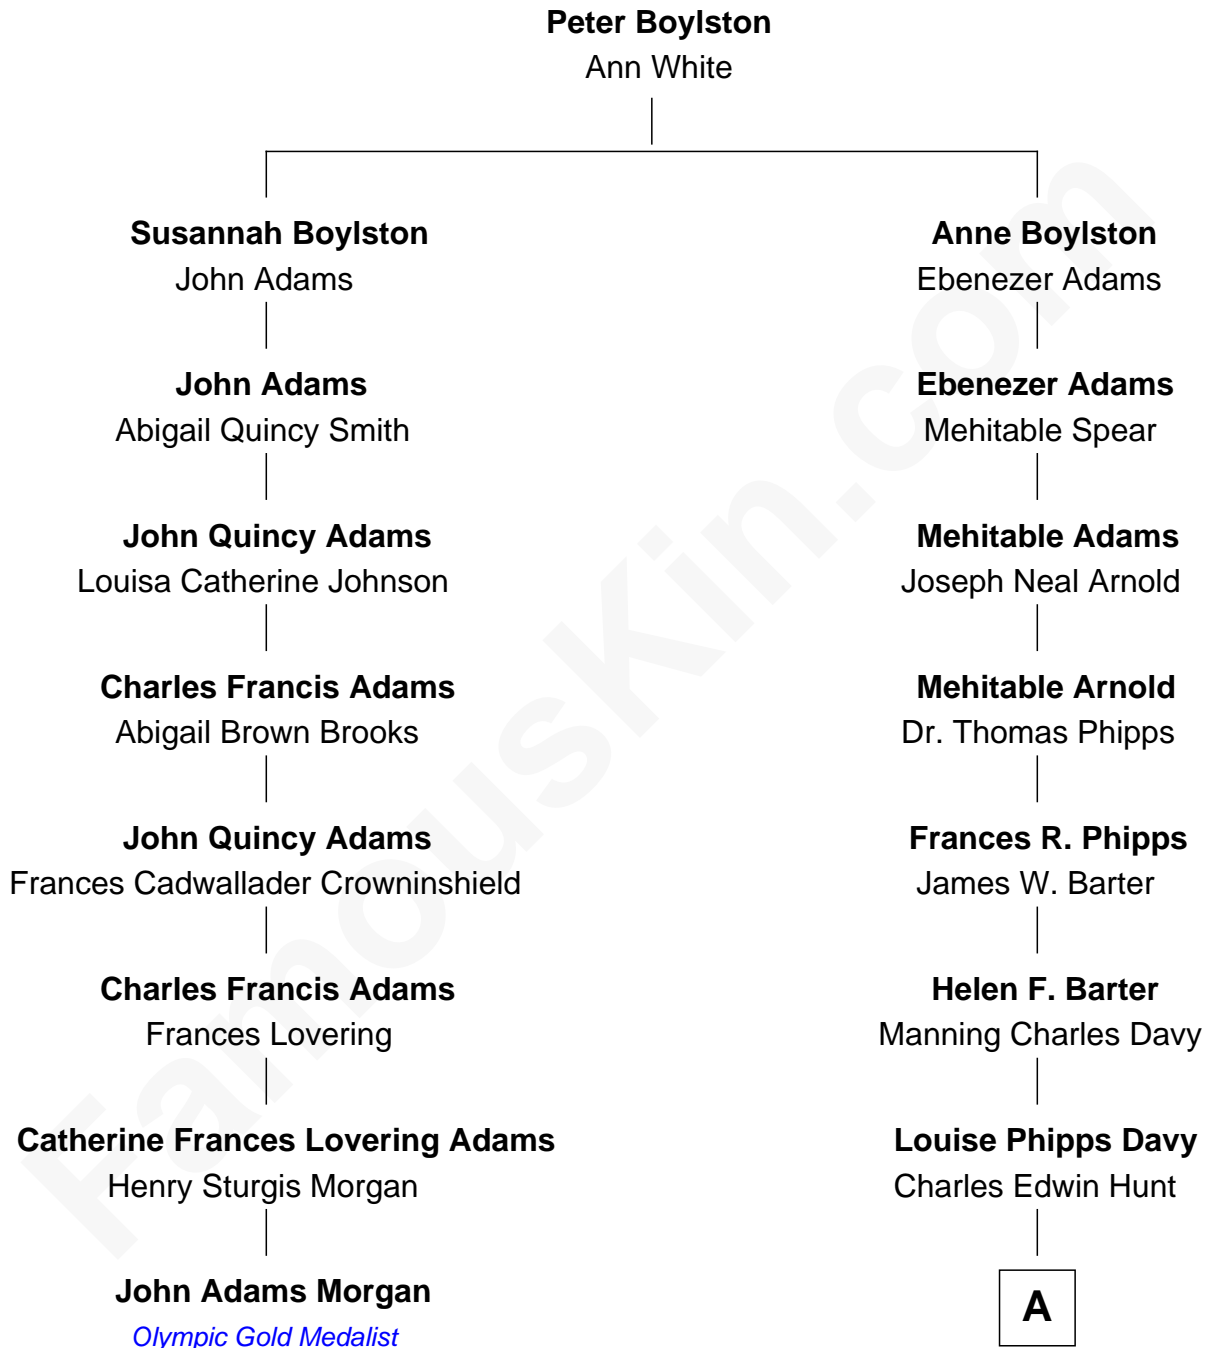

# FamousKin.com Relationship Chart of

**John Adams Morgan**  
1952 Olympic Sailing Gold Medalist

7th cousin 1 time removed of

**Linda Hunt**  
TV and Movie Actress

A

Raymond Davy Hunt

Elsie R. Doying

Linda Hunt

*TV and Movie Actress*

FamousKin.com