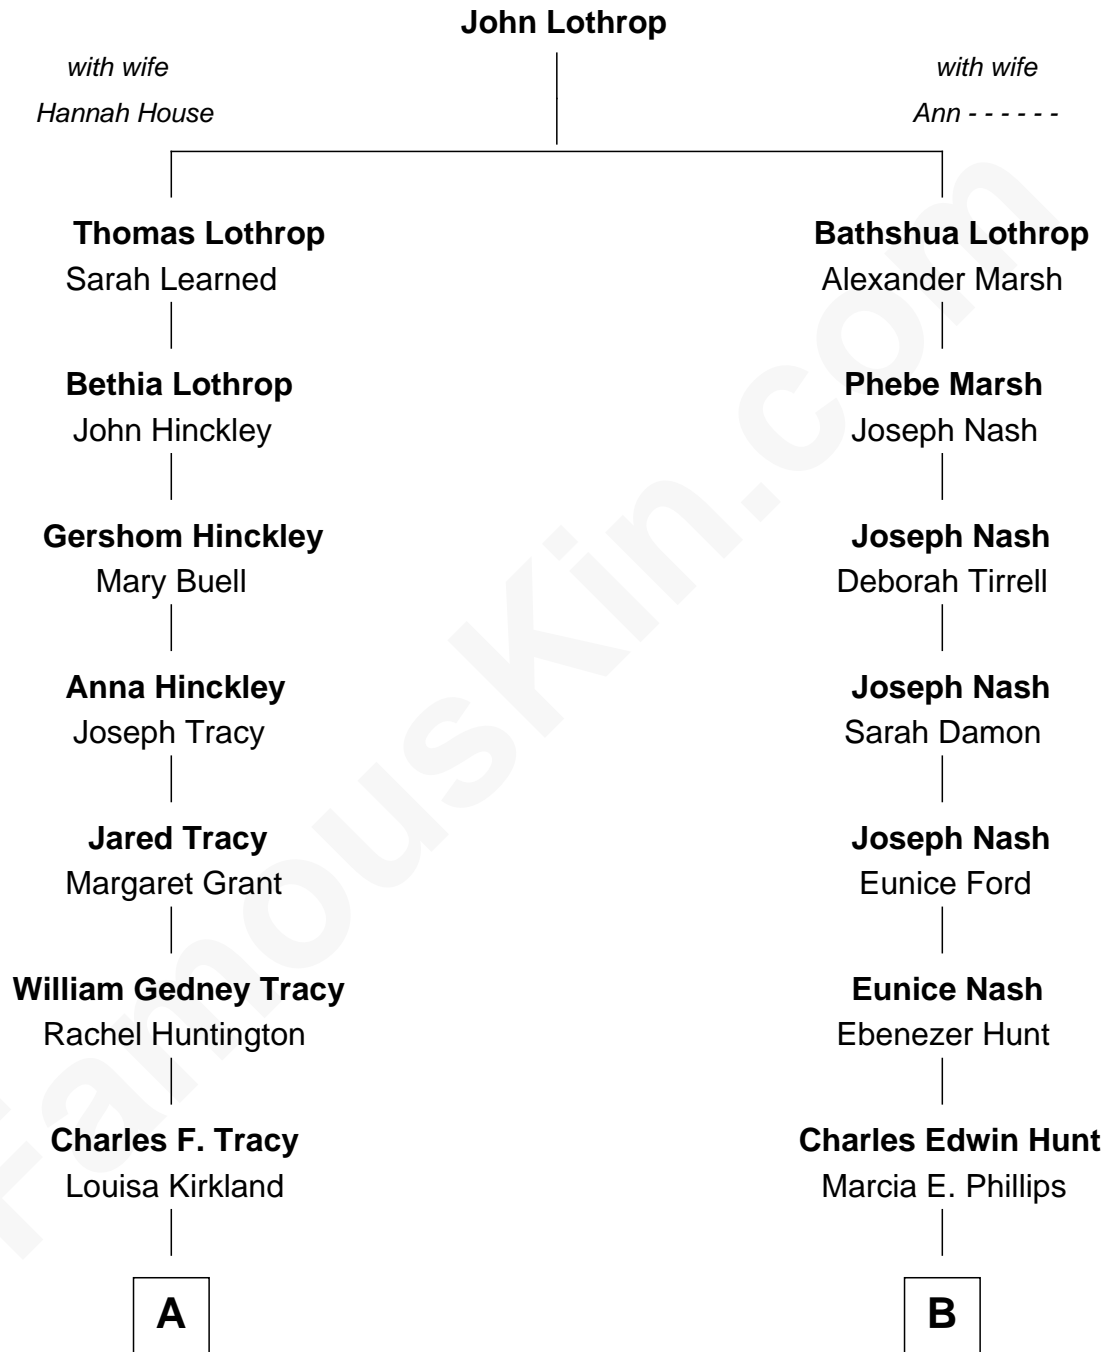

FamousKin.com

Relationship Chart of

John Adams Morgan

1952 Olympic Sailing Gold Medalist

10th cousin of

Linda Hunt
TV and Movie Actress

A

Frances Louisa Tracy