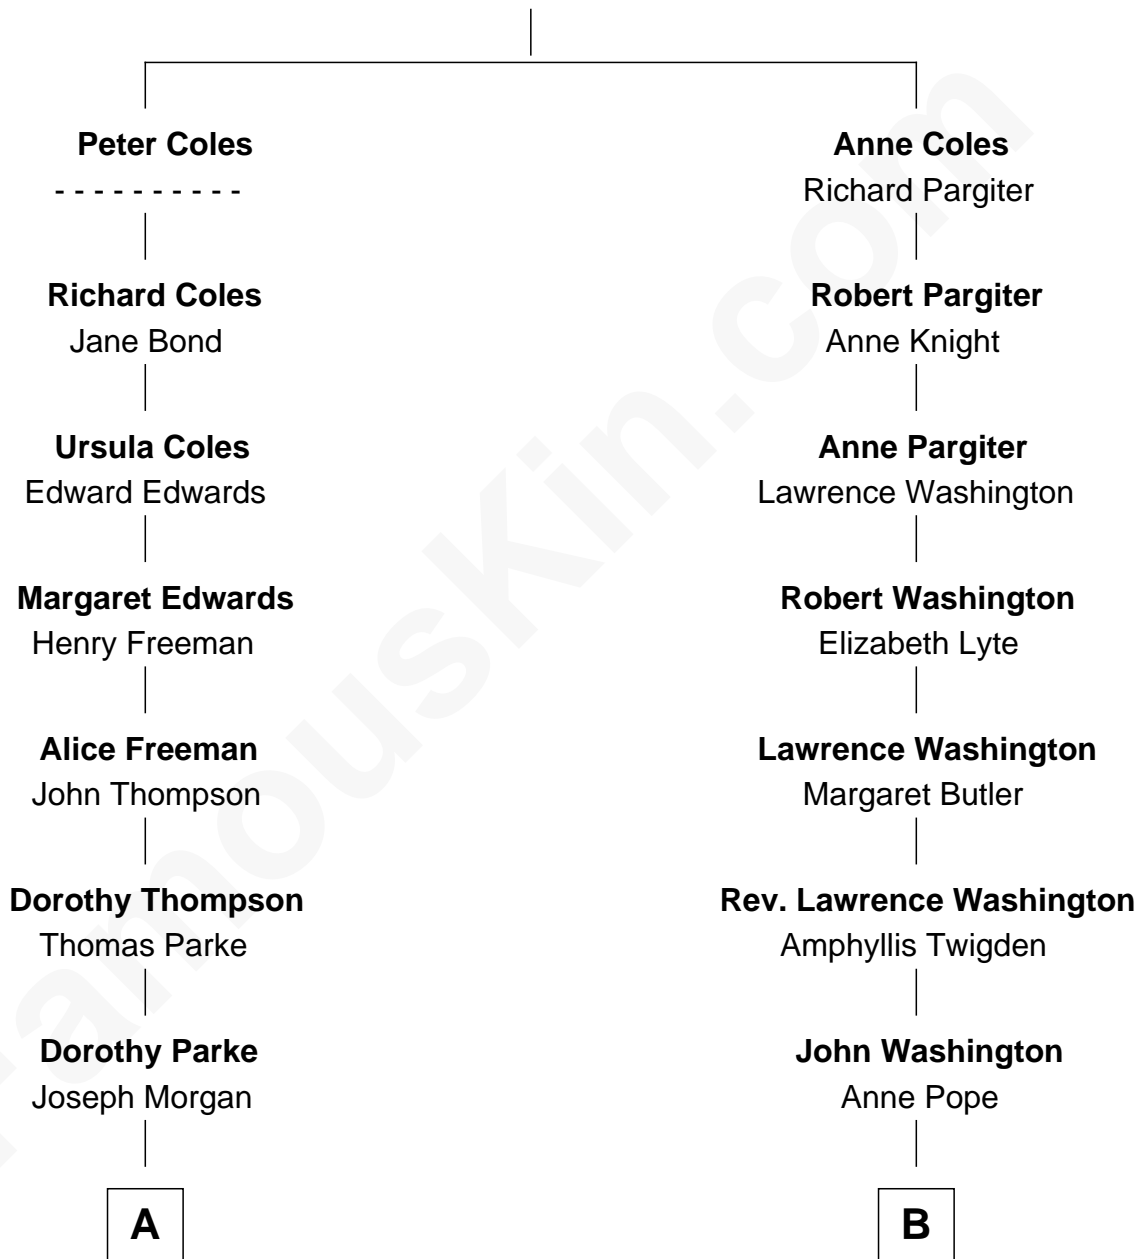

15th cousin of

General George S. Patton

U.S. Army - World War II

Richard Coles