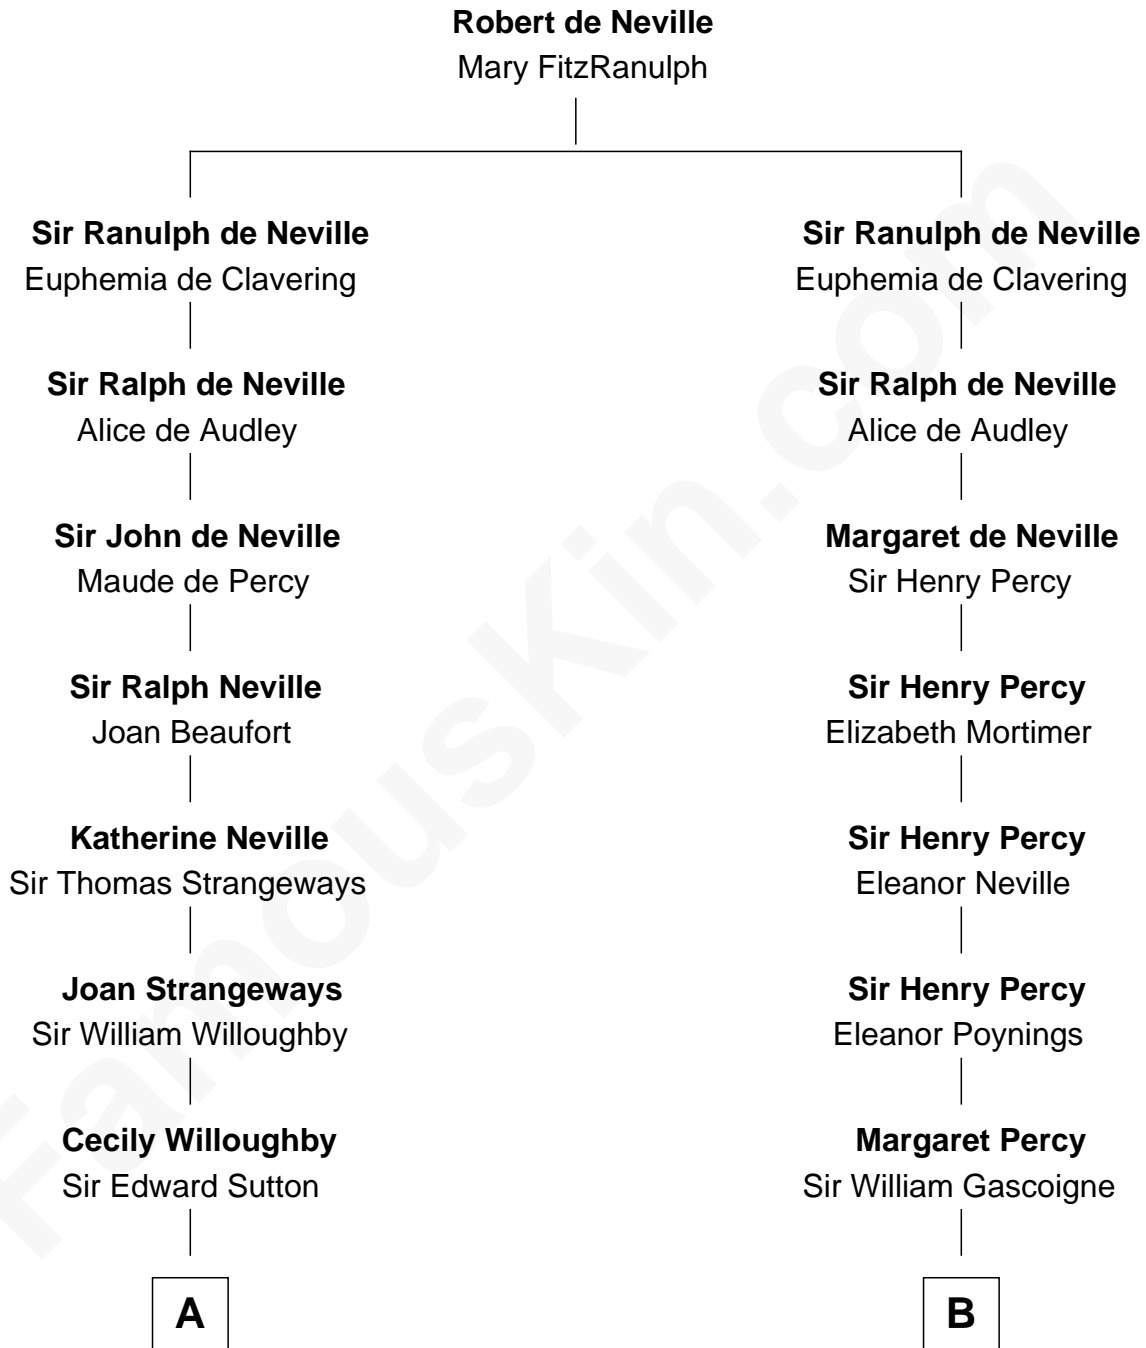

FamousKin.com Relationship Chart of

John Adams Morgan
1952 Olympic Sailing Gold Medalist

20th cousin of

General George S. Patton
U.S. Army - World War II

C

Frances Cadwallader Crowninshield

John Quincy Adams

Charles Francis Adams

Frances Lovering

Catherine Frances Lovering Adams

Henry Sturgis Morgan

John Adams Morgan

Olympic Gold Medalist

D

Susanna Thompson Thorton