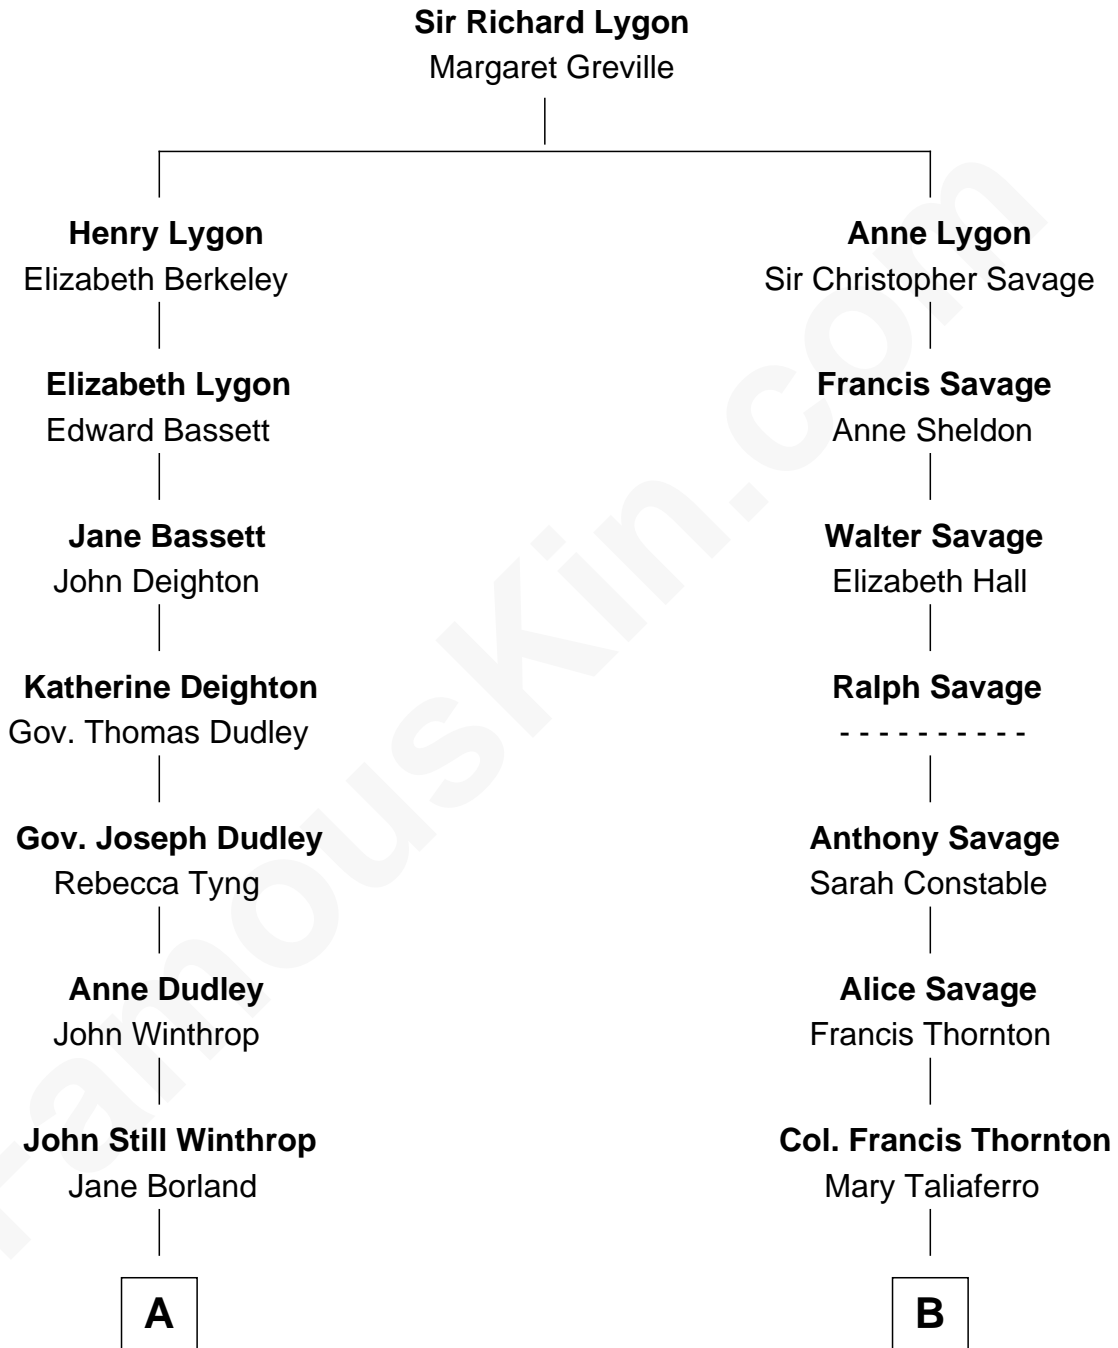

FamousKin.com

Relationship Chart of

John Adams Morgan

1952 Olympic Sailing Gold Medalist

13th cousin of

General George S. Patton

U.S. Army - World War II

A

Ann Winthrop

David Sears

David Sears

Miriam Clarke Mason

Harriet Elizabeth Sears

George Casper Crowninshield

Frances Cadwallader Crowninshield

John Quincy Adams