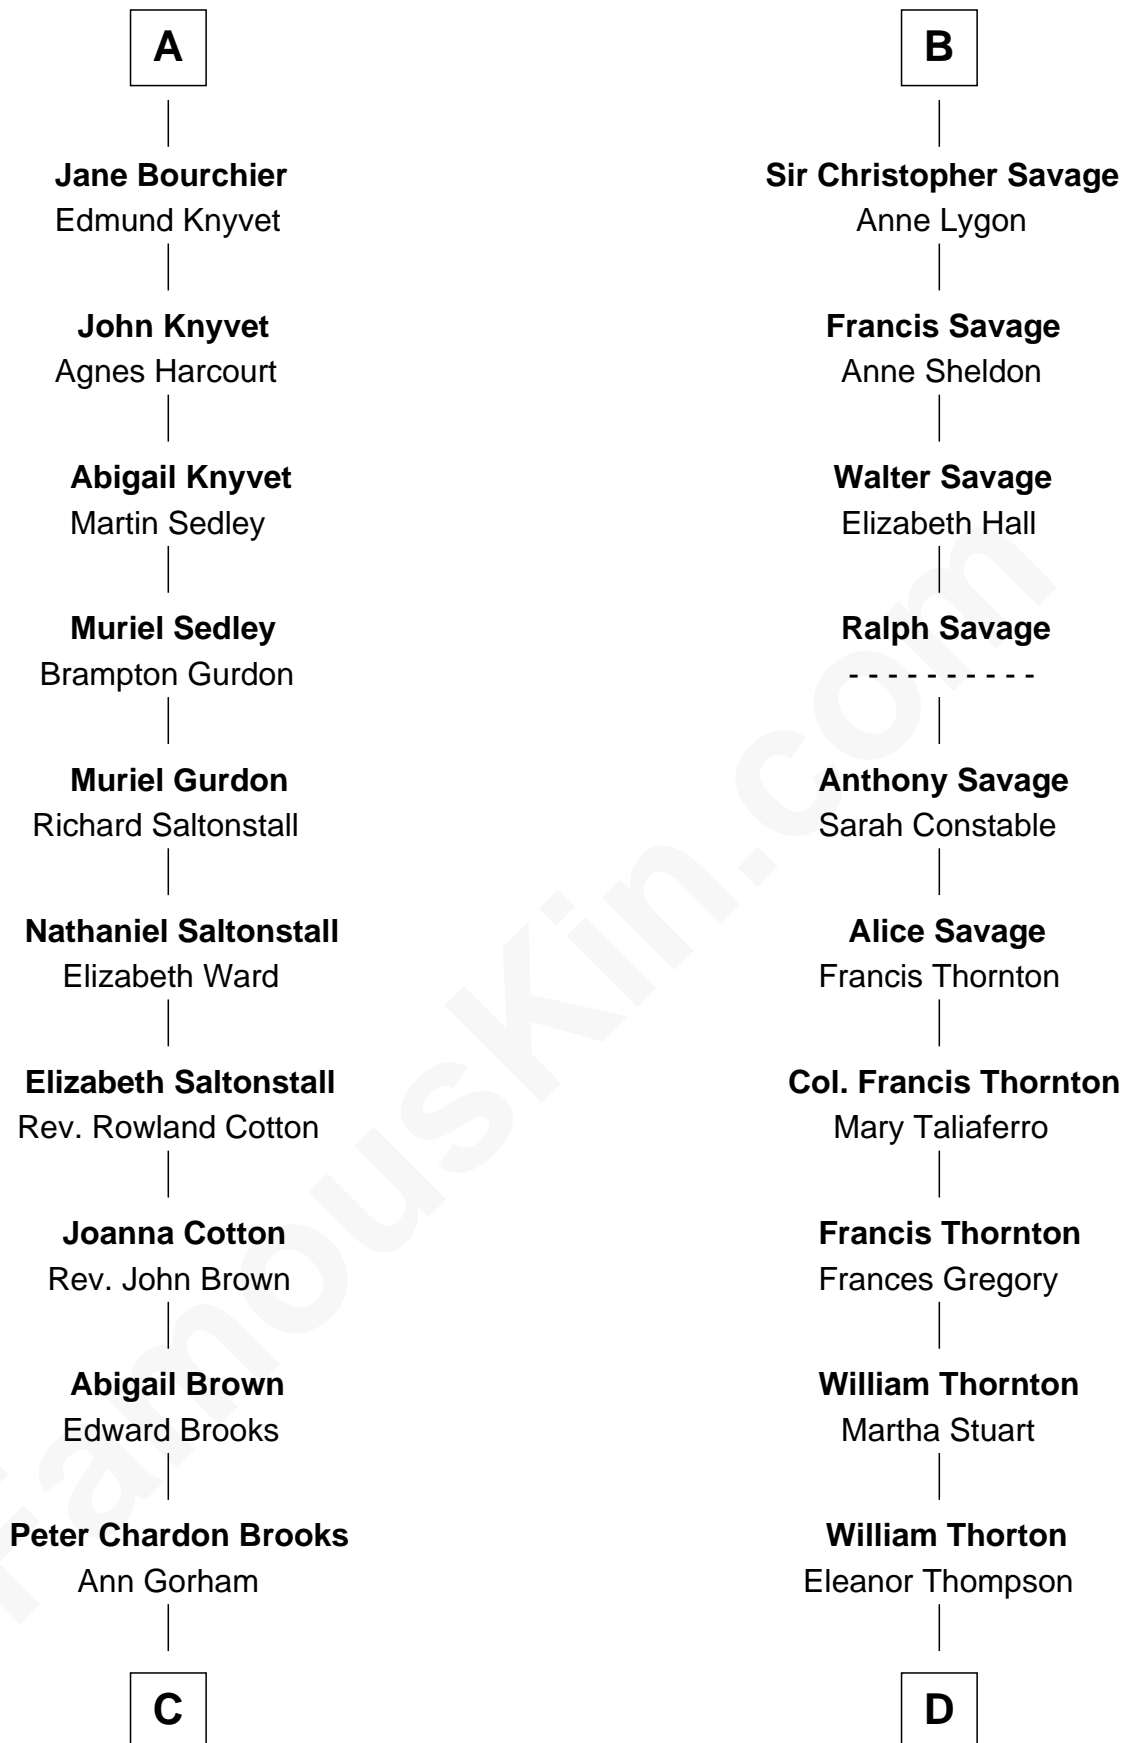

FamousKin.com Relationship Chart of

John Adams Morgan
1952 Olympic Sailing Gold Medalist

20th cousin 1 time removed of

General George S. Patton
U.S. Army - World War II

Humphrey de Bohun
Maud de Fiennes

C

Abigail Brown Brooks
Charles Francis Adams

John Quincy Adams
Frances Cadwallader Crowninshield

Charles Francis Adams
Frances Lovering

Catherine Frances Lovering Adams
Henry Sturgis Morgan

John Adams Morgan
Olympic Gold Medalist

D

Susanna Thompson Thorton
Andrew Glassell