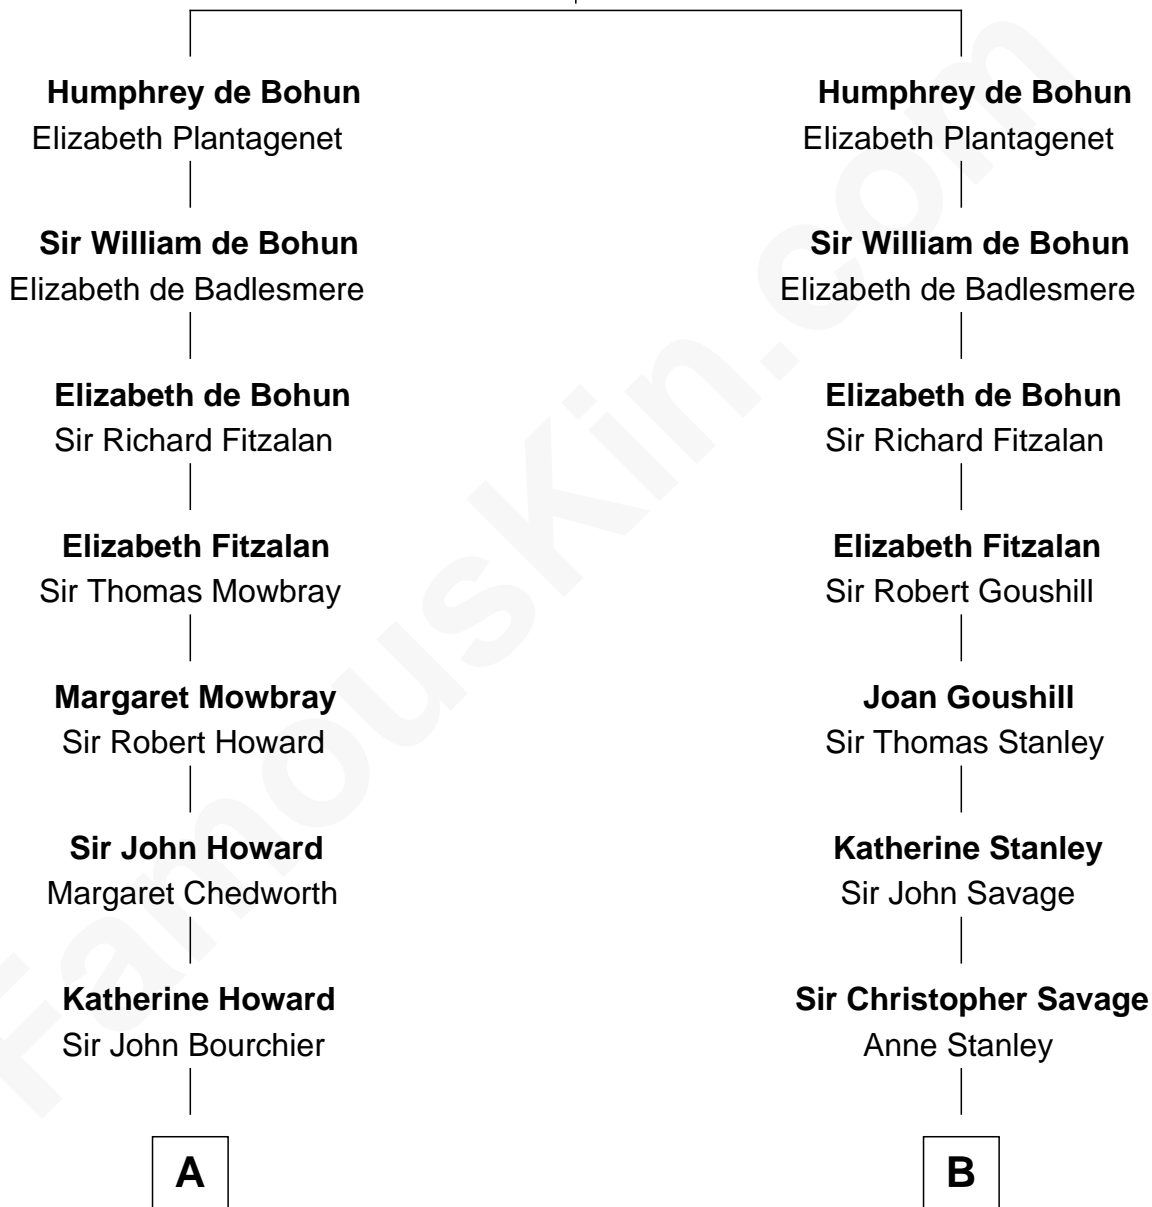

FamousKin.com Relationship Chart of

John Adams Morgan
1952 Olympic Sailing Gold Medalist

20th cousin 1 time removed of

General George S. Patton
U.S. Army - World War II

Humphrey de Bohun
Maud de Fiennes

C

Abigail Brown Brooks
Charles Francis Adams

John Quincy Adams
Frances Cadwallader Crowninshield

Charles Francis Adams
Frances Lovering

Catherine Frances Lovering Adams
Henry Sturgis Morgan

John Adams Morgan
Olympic Gold Medalist

D

Susanna Thompson Thorton
Andrew Glassell