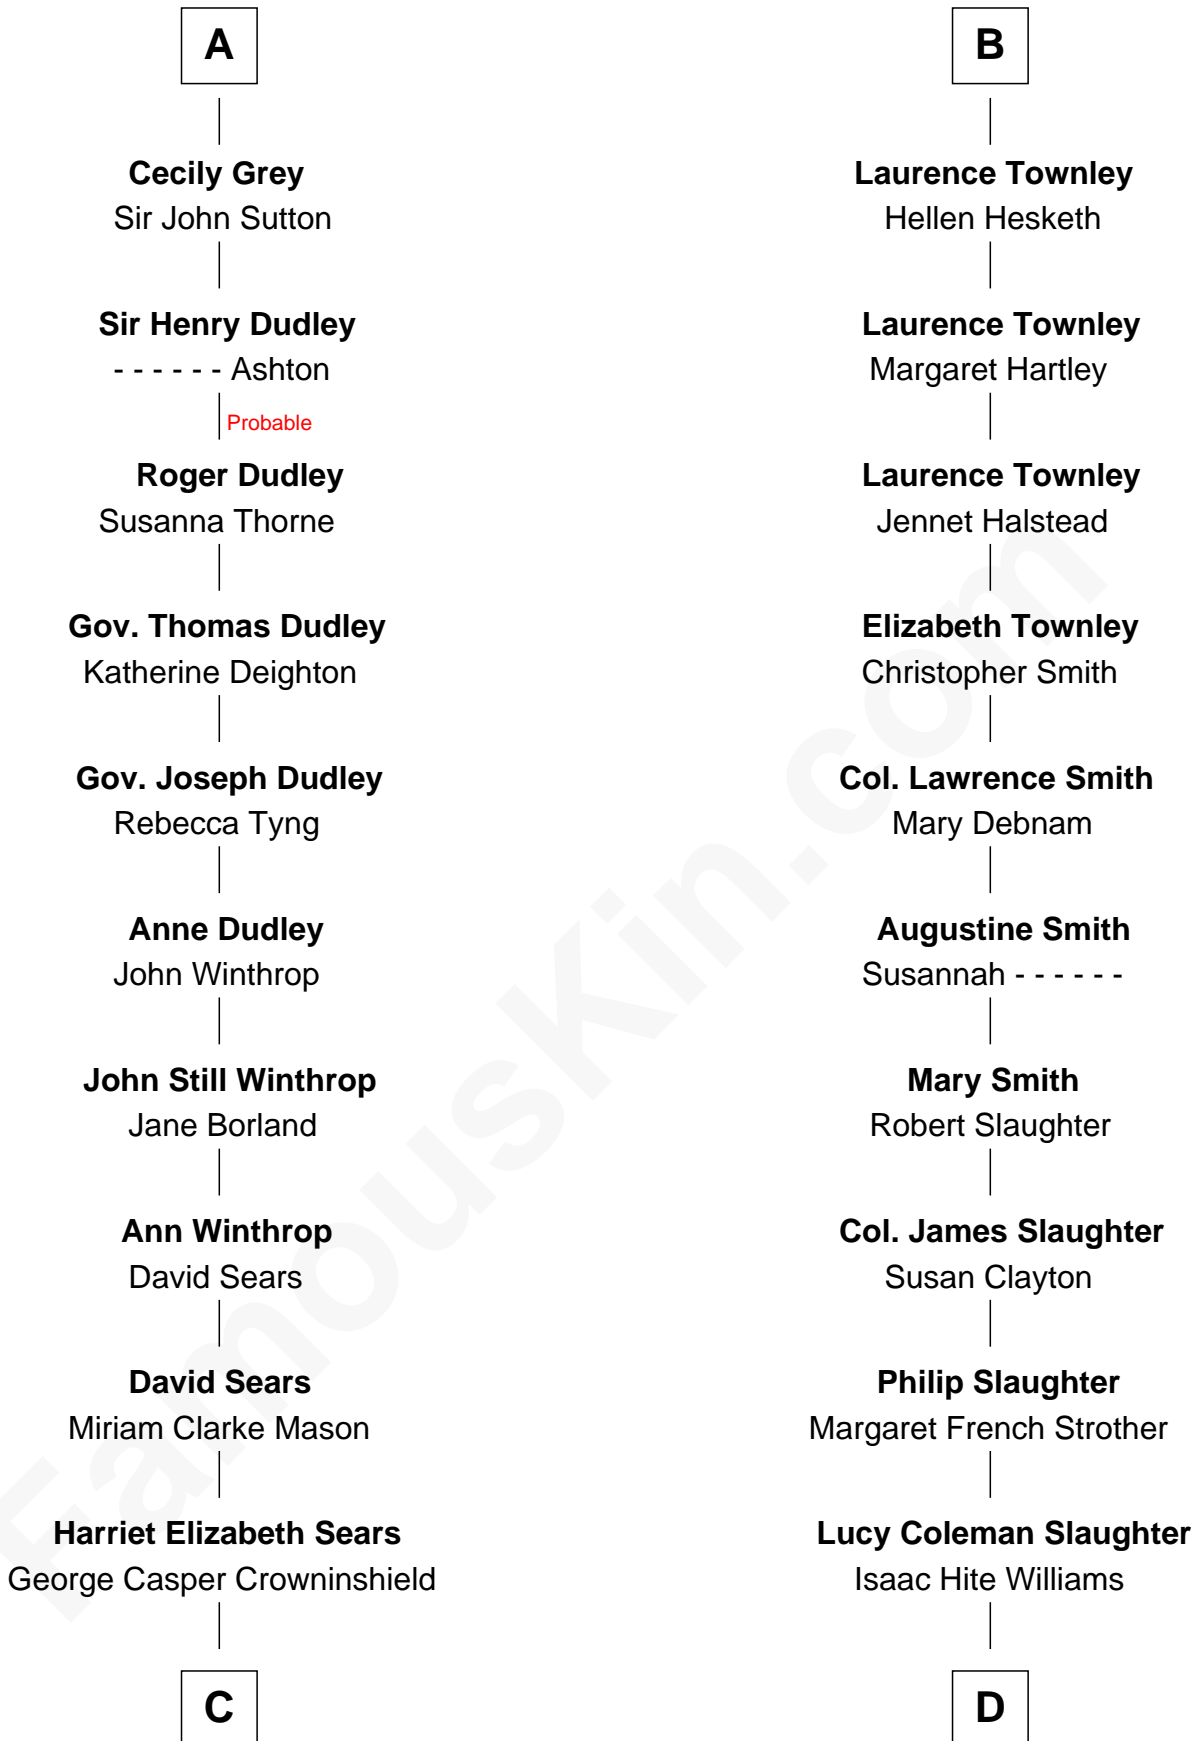

FamousKin.com Relationship Chart of

John Adams Morgan
1952 Olympic Sailing Gold Medalist

20th cousin of

General George S. Patton
U.S. Army - World War II

C

Frances Cadwallader Crowninshield

John Quincy Adams