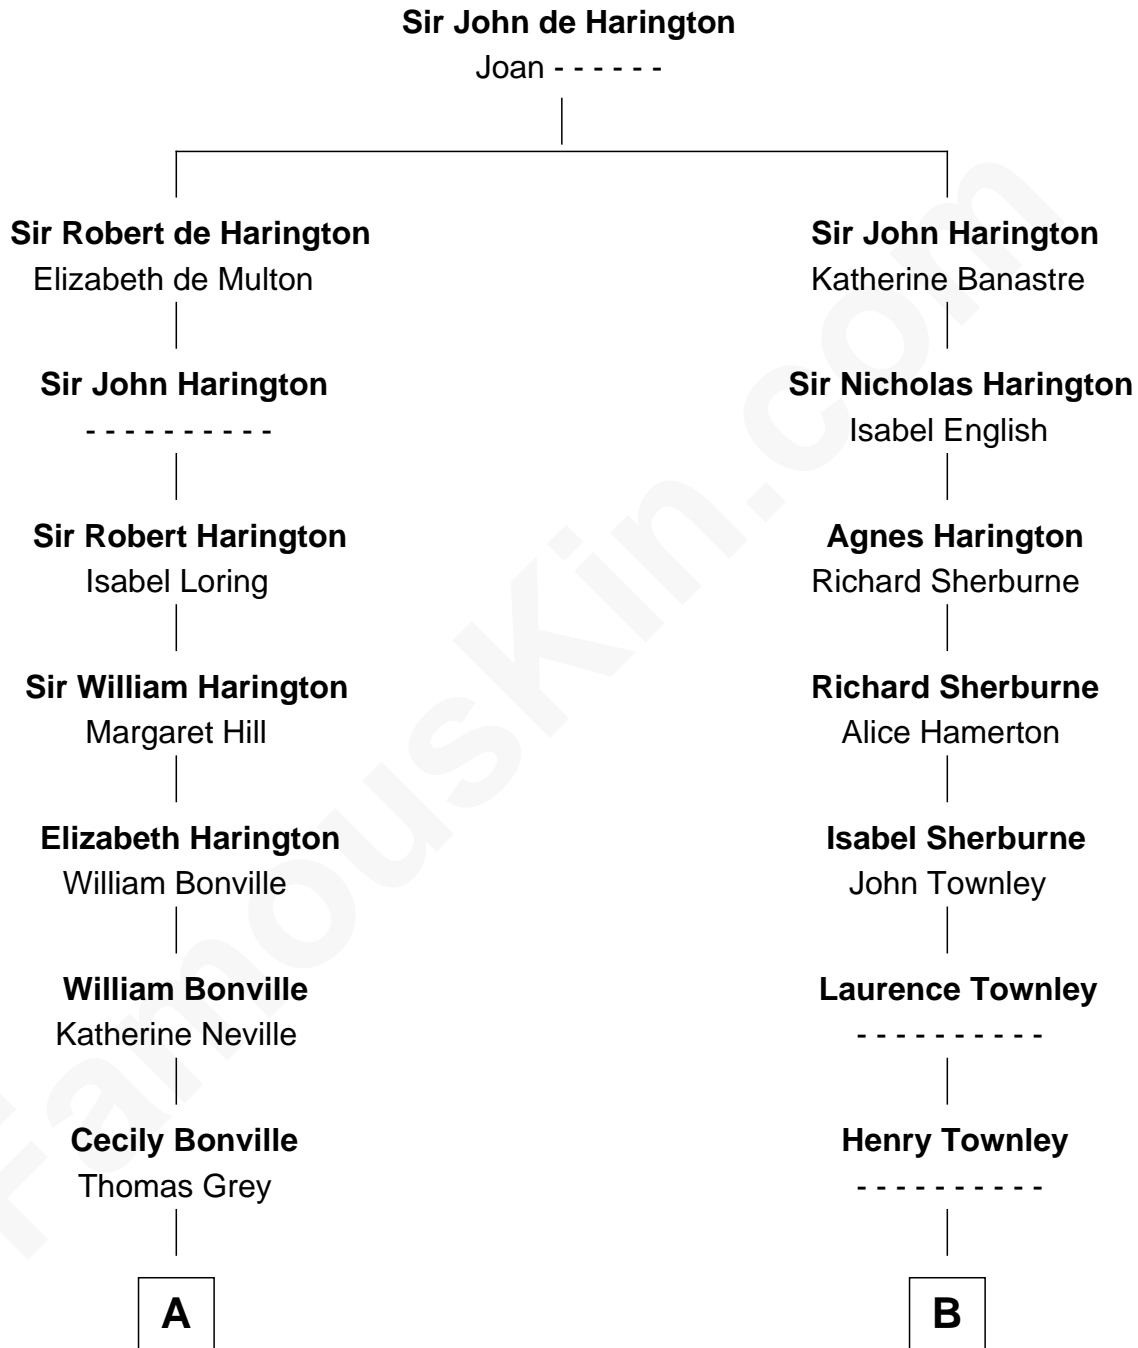

FamousKin.com Relationship Chart of

John Adams Morgan
1952 Olympic Sailing Gold Medalist

20th cousin of

General George S. Patton
U.S. Army - World War II

C

Frances Cadwallader Crowninshield

John Quincy Adams

Charles Francis Adams

Frances Lovering

Catherine Frances Lovering Adams

Henry Sturgis Morgan

John Adams Morgan

Olympic Gold Medalist

D

Margaret French Williams