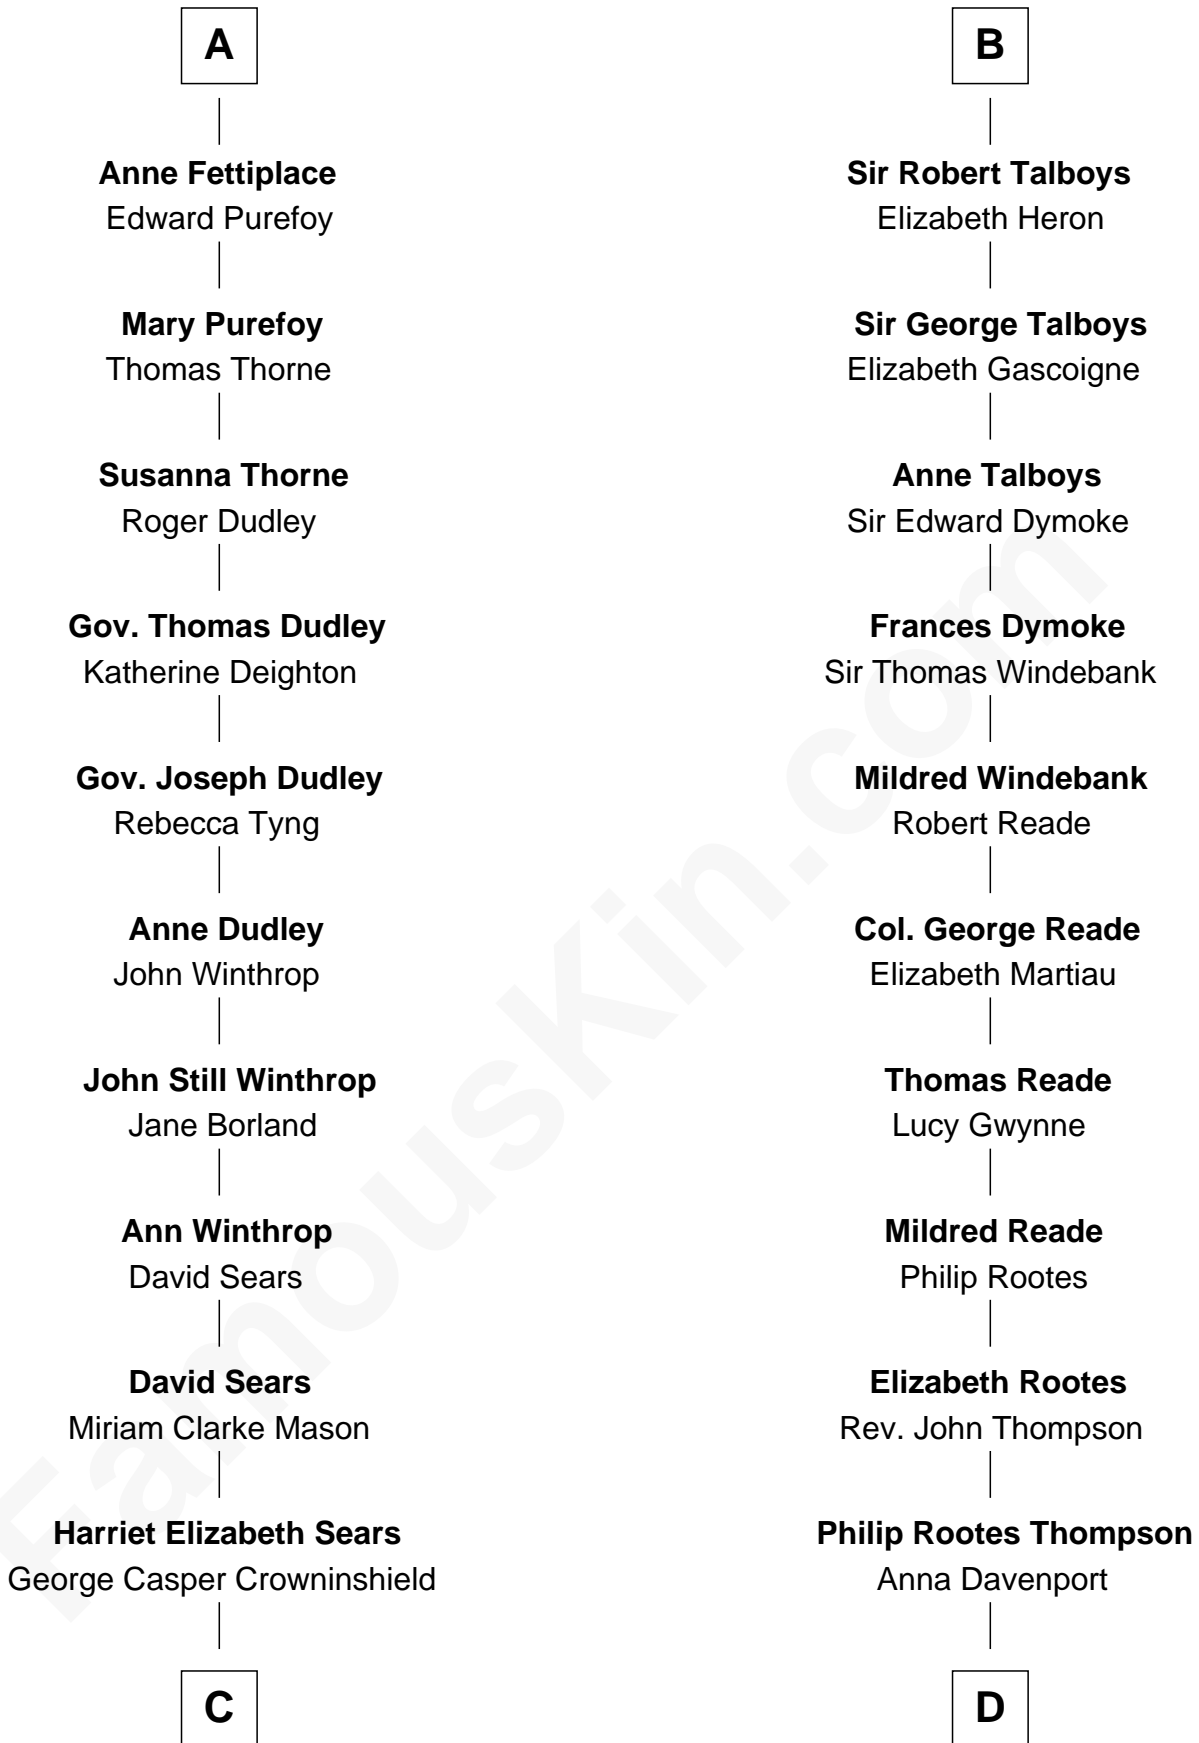

FamousKin.com Relationship Chart of

John Adams Morgan
1952 Olympic Sailing Gold Medalist

20th cousin 1 time removed of

General George S. Patton
U.S. Army - World War II

C

Frances Cadwallader Crowninshield

John Quincy Adams

William Thornton

Susanna Thompson Thornton

Andrew Glassell

Susan Thornton Glassell

George Smith Patton

George Smith Patton

Ruth Wilson

General George S. Patton