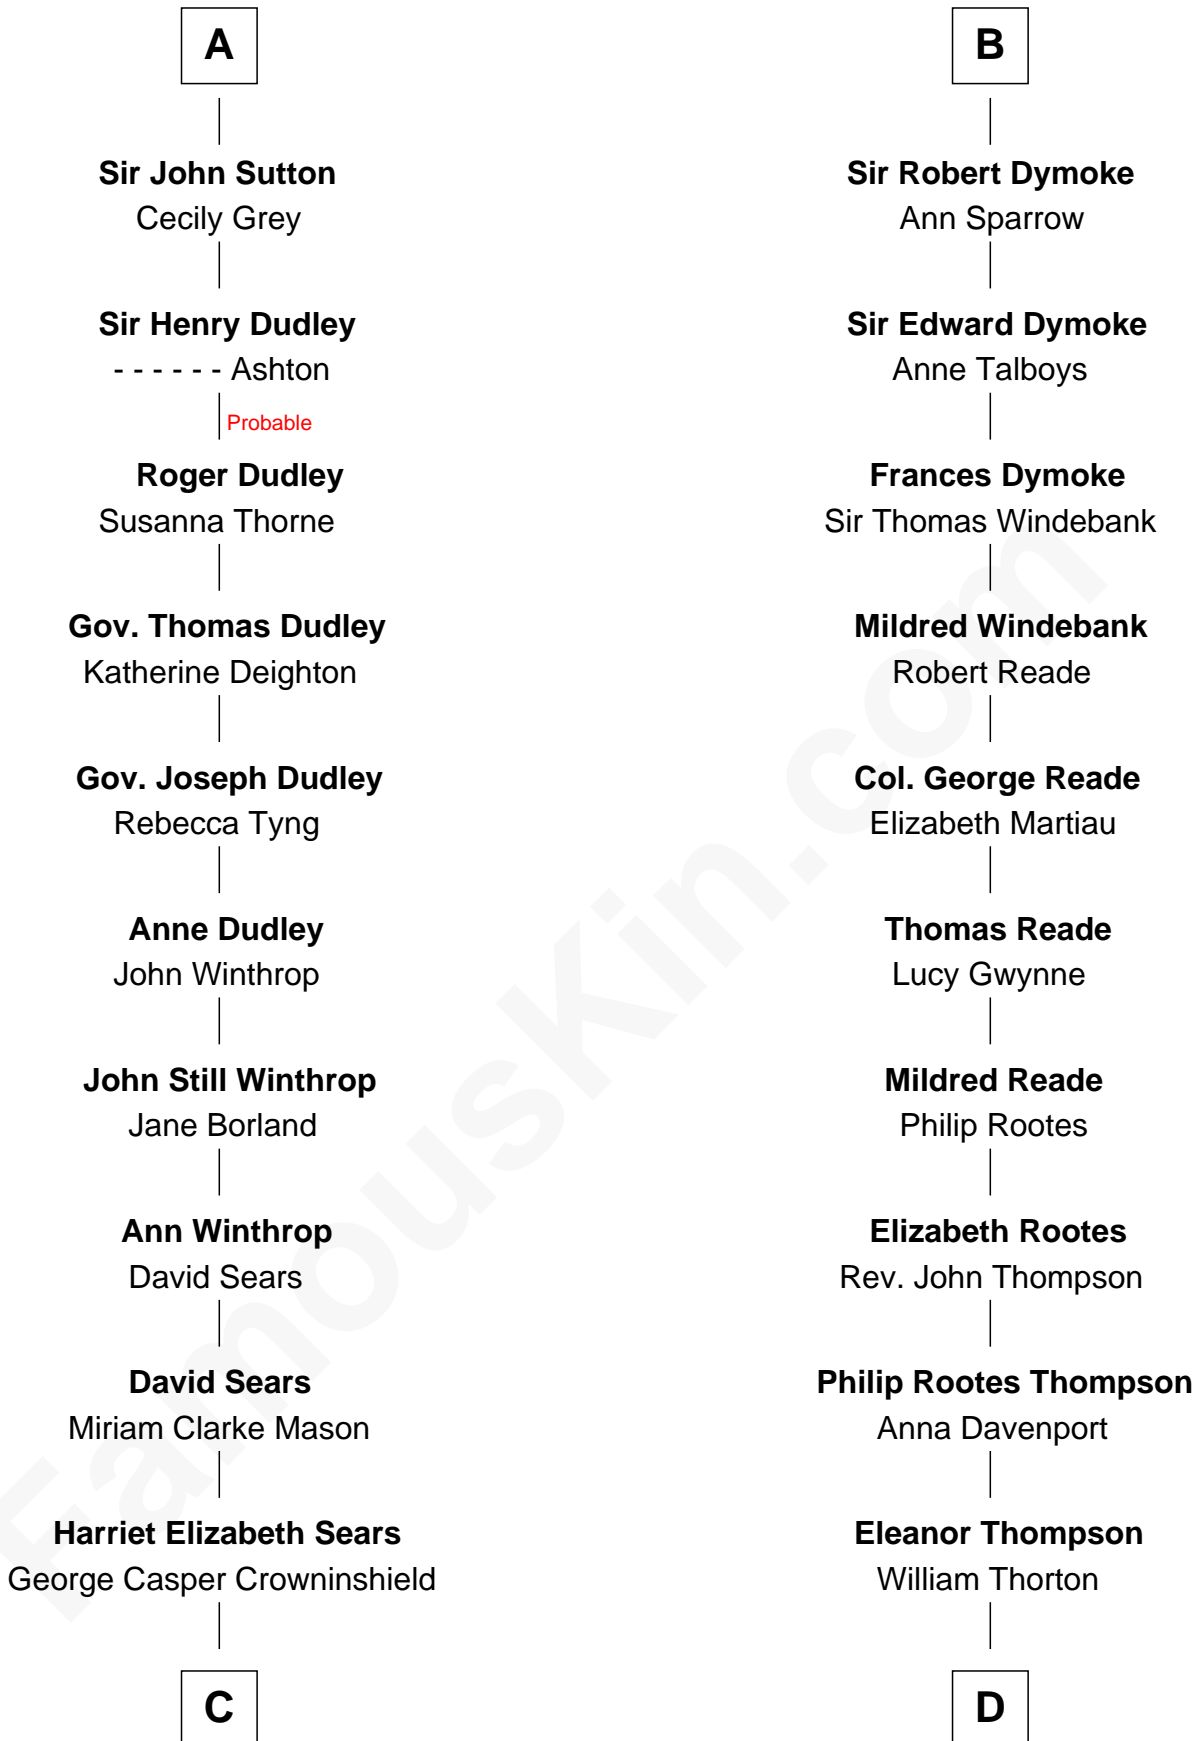

FamousKin.com

Relationship Chart of

John Adams Morgan

1952 Olympic Sailing Gold Medalist

20th cousin of

General George S. Patton

U.S. Army - World War II

C

Frances Cadwallader Crowninshield

John Quincy Adams

Charles Francis Adams

Frances Lovering

Catherine Frances Lovering Adams

Henry Sturgis Morgan

John Adams Morgan

Olympic Gold Medalist