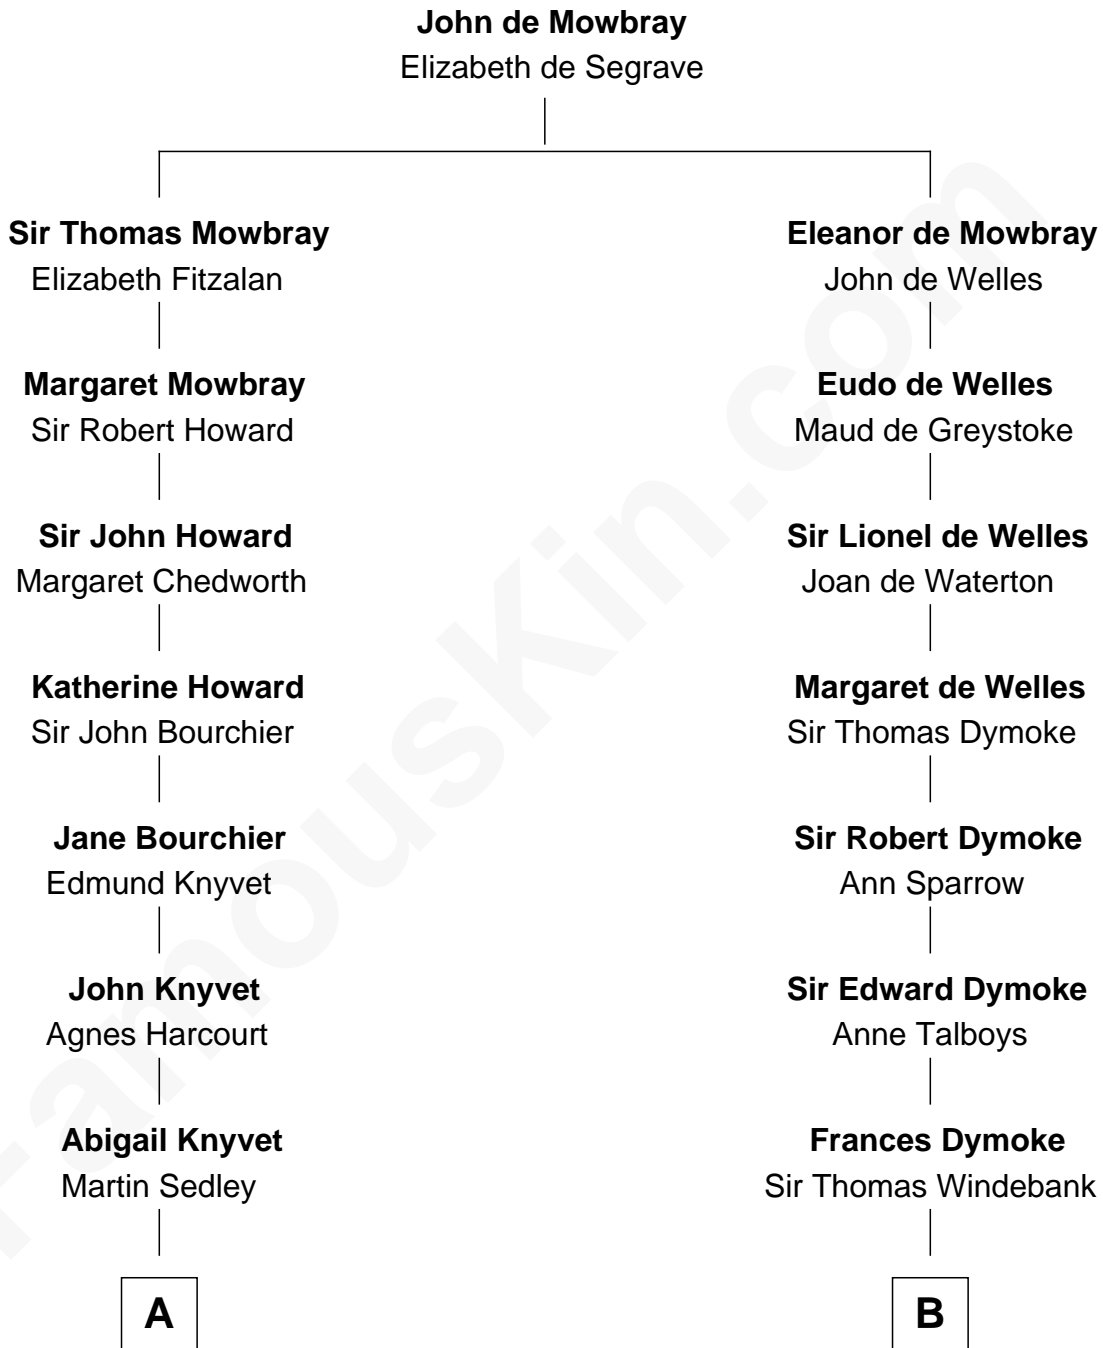

# FamousKin.com Relationship Chart of

**John Adams Morgan**  
1952 Olympic Sailing Gold Medalist

17th cousin 1 time removed of

**General George S. Patton**  
U.S. Army - World War II

**A**

**Muriel Sedley**  
Brampton Gurdon

**Muriel Gurdon**  
Richard Saltonstall

**Nathaniel Saltonstall**  
Elizabeth Ward

**Elizabeth Saltonstall**  
Rev. Rowland Cotton

**Joanna Cotton**  
Rev. John Brown

**Abigail Brown**  
Edward Brooks

**Peter Chardon Brooks**  
Ann Gorham

**Abigail Brown Brooks**  
Charles Francis Adams

**John Quincy Adams**  
Frances Cadwallader Crowninshield

**Charles Francis Adams**  
Frances Lovering

**C**

**B**

**Mildred Windebank**  
Robert Reade

**Col. George Reade**  
Elizabeth Martiau