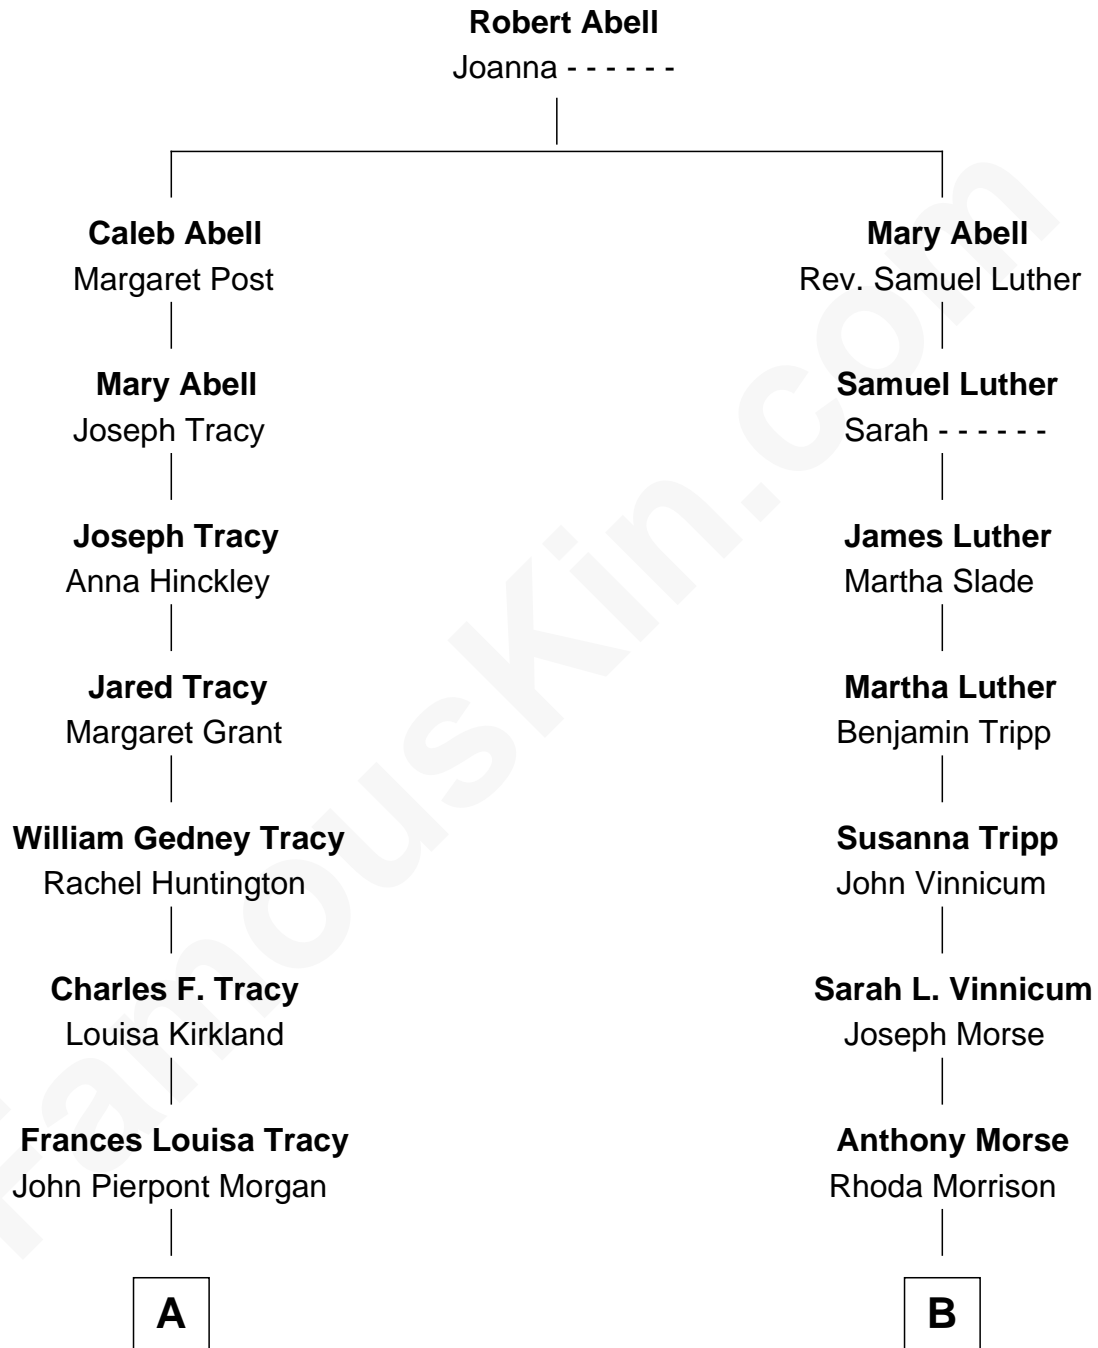

# FamousKin.com Relationship Chart of

**John Adams Morgan**  
*1952 Olympic Sailing Gold Medalist*

8th cousin 1 time removed of

**Lizzie Borden**  
*Accused Murderess*

FamousKin.com